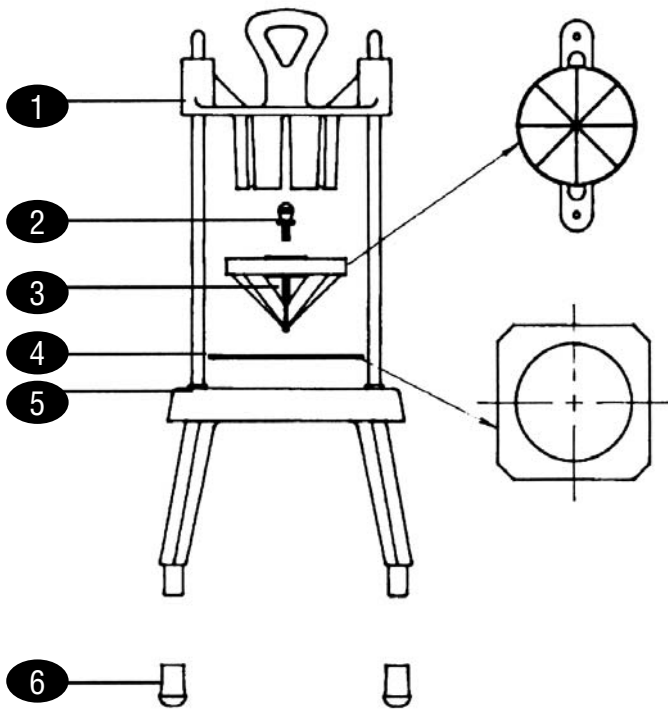

PRINCE CASTLE INC. WORLDWIDE

Lincoln REDCO
Foodservice Products, Inc.

| KEY | PART # | DESCRIPTION | KEY | PART # | DESCRIPTION |
|-----|-----------|----------------------------------|-----|--------|----------------------------------|
| | | PRINCE CASTLE WEDGE WITCH | | | LINCOLN REDCO WEDGEMASTER |
| 1 | PR908-75S | Pusher Head 4 & 8 Section | A | RE0304 | Red Knob Handle |
| | PR908-76S | Pusher Head 10 Section | B | RE301 | Base Housing & Rod Assembly |
| | PR908-77S | Pusher Head 6 & 12 | C | RE302 | Blade Screw |
| 2 | PR76-582S | Thumbscrew, Pkg of 2 | D | RE303 | Rubber Feet |
| 3 | PR908-69 | Blade Assembly 4 Section | E | RE305 | O-Ring |
| | PR908-70 | Blade Assembly 6 Section | F | RE316 | Head Assembly – 6 Section |
| | PR908-71 | Blade Assembly 8 Section | | RE318 | Head Assembly – 8 Section |
| | PR908-72 | Blade Assembly 10 Section | | RE315 | Head Assembly – 10 Section |
| | PR908-73 | Blade Assembly 12 Section | | RE324 | Head Assembly – 12 Section |
| 4 | PR908-79 | Mounting Plate | G | RE2321 | Aluminum Nipple for Knob |
| 5 | PR910-8 | Guide Rod Cushions, Pkg of 2 | H | RE304 | Blade Assembly – 4 Section |
| 6 | PR89-959S | Rubber Feet, Pkg of 4 | | RE306 | Blade Assembly – 6 Section |
| | | | | RE308 | Blade Assembly – 8 Section |
| | | | | RE310 | Blade Assembly – 10 Section |
| | | | | RE312 | Blade Assembly – 12 Section |