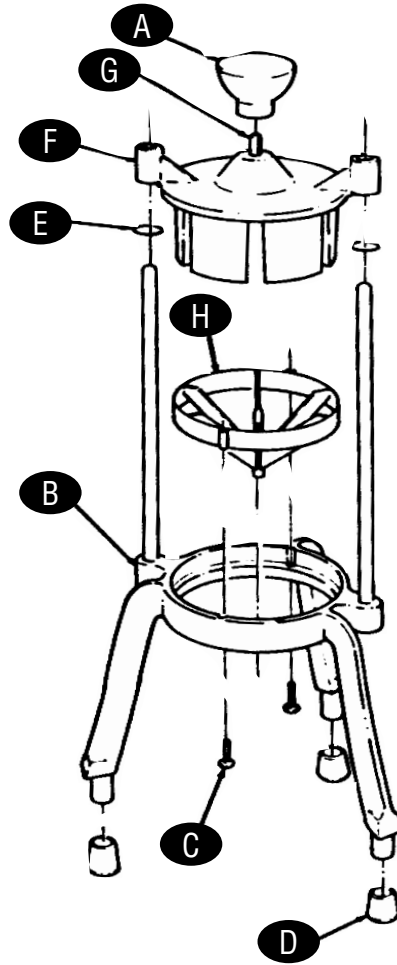

PRINCE CASTLE INC. WORLDWIDE

Lincoln REDCO
Foodservice Products, Inc.

| KEY | PART # | DESCRIPTION | KEY | PART # | DESCRIPTION |
|-----|-----------|----------------------------------|-----|--------|----------------------------------|
| | | PRINCE CASTLE WEDGE WITCH | | | LINCOLN REDCO WEDGEMASTER |
| 1 | PR908-75S | Pusher Head 4 & 8 Section | A | RE0304 | Red Knob Handle |
| | PR908-76S | Pusher Head 10 Section | B | RE301 | Base Housing & Rod Assembly |
| | PR908-77S | Pusher Head 6 & 12 | C | RE302 | Blade Screw |
| 2 | PR76-582S | Thumbscrew, Pkg of 2 | D | RE303 | Rubber Feet |
| 3 | PR908-69 | Blade Assembly 4 Section | E | RE305 | O-Ring |
| | PR908-70 | Blade Assembly 6 Section | F | RE316 | Head Assembly – 6 Section |
| | PR908-71 | Blade Assembly 8 Section | | RE318 | Head Assembly – 8 Section |
| | PR908-72 | Blade Assembly 10 Section | | RE315 | Head Assembly – 10 Section |
| | PR908-73 | Blade Assembly 12 Section | | RE324 | Head Assembly – 12 Section |
| 4 | PR908-79 | Mounting Plate | G | RE2321 | Aluminum Nipple for Knob |
| 5 | PR910-8 | Guide Rod Cushions, Pkg of 2 | H | RE304 | Blade Assembly – 4 Section |
| 6 | PR89-959S | Rubber Feet, Pkg of 4 | | RE306 | Blade Assembly – 6 Section |
| | | | | RE308 | Blade Assembly – 8 Section |
| | | | | RE310 | Blade Assembly – 10 Section |
| | | | | RE312 | Blade Assembly – 12 Section |