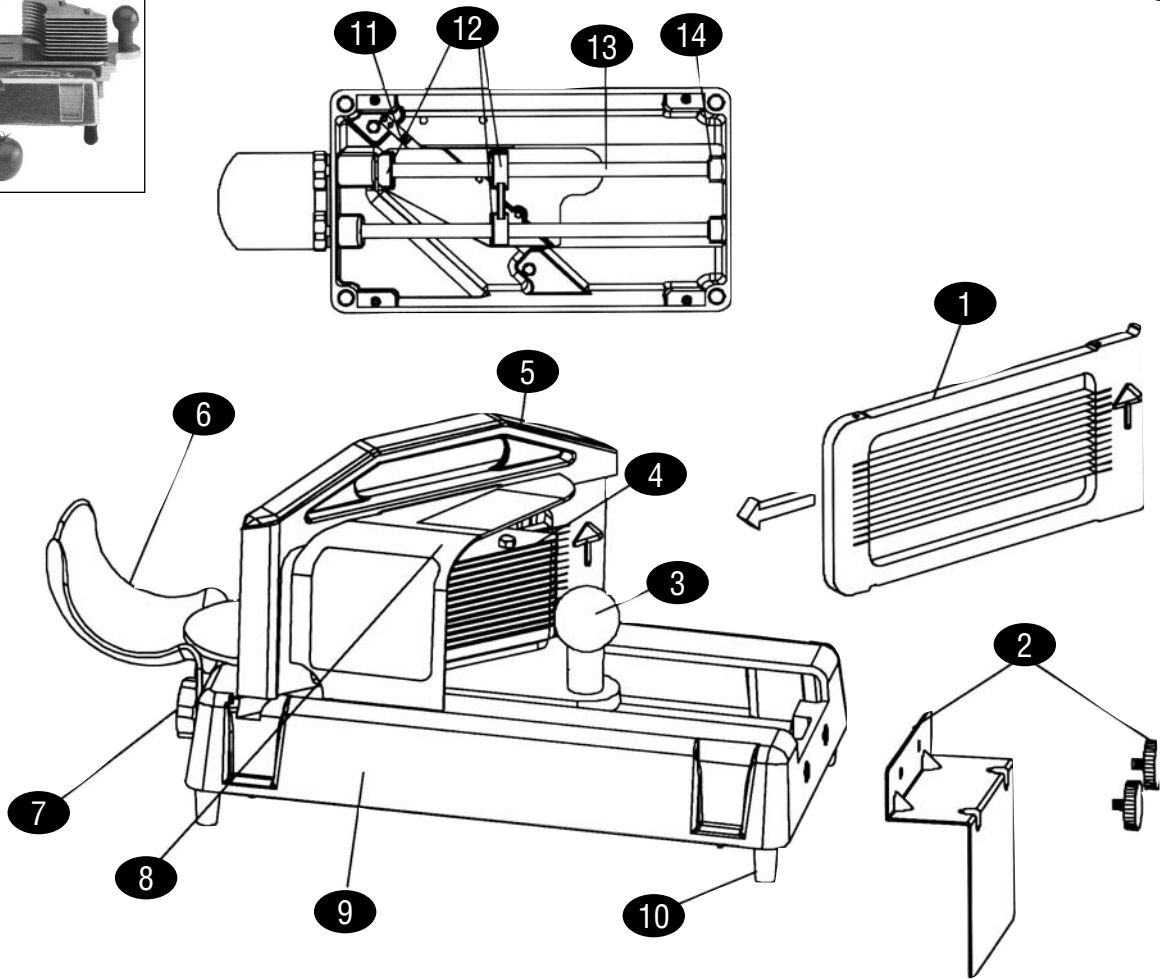

PRINCE CASTLE INC. WORLDWIDE

KEY	PART #	DESCRIPTION	KEY	PART #	DESCRIPTION
1	PR943-038A	Blade Assembly, 3/16" (0.48cm), 12 Blades			
	PR943-039A	Blade Assembly, 1/4" (0.64cm)			
	PR943-040A	Blade Assembly, 3/8" (0.95cm)			
	PR943-041A	Blade Assembly, 7/32" (0.55cm)			
2	PR943-047S	Table Stop w/Knobs			
3	PR943-049S	Pusher Handle w/Mounting Screw			
4	PR943-050	Pusher Assembly, 3/16" (0.48cm) & 3/8" (0.95cm)			
	PR943-051	Tomato Pusher Assembly, 1/4" (0.64cm)			
	PR943-052	Tomato Pusher Assembly, 7/32" (0.55cm)			
5	PR943-004S	Bridge w/Mounting Screws			
6	PR943-018S	Tomato Catcher			
7	PR943-033S	Guide Rod Knobs, Pkg of 2			
8	PR943-012	Blade Guard			
9	PR943-002	Base			
10	PR89-959S	Rubber Foot, Pkg of 4			
11	PR943-034S	Blade Latch Kit			
12	PR943-015	Bearing			
13	PR943-017S	Guide Rods w/Cushions, Set of 2			
14	PR919-17S	Guide Rod Cushions, Pkg of 4			