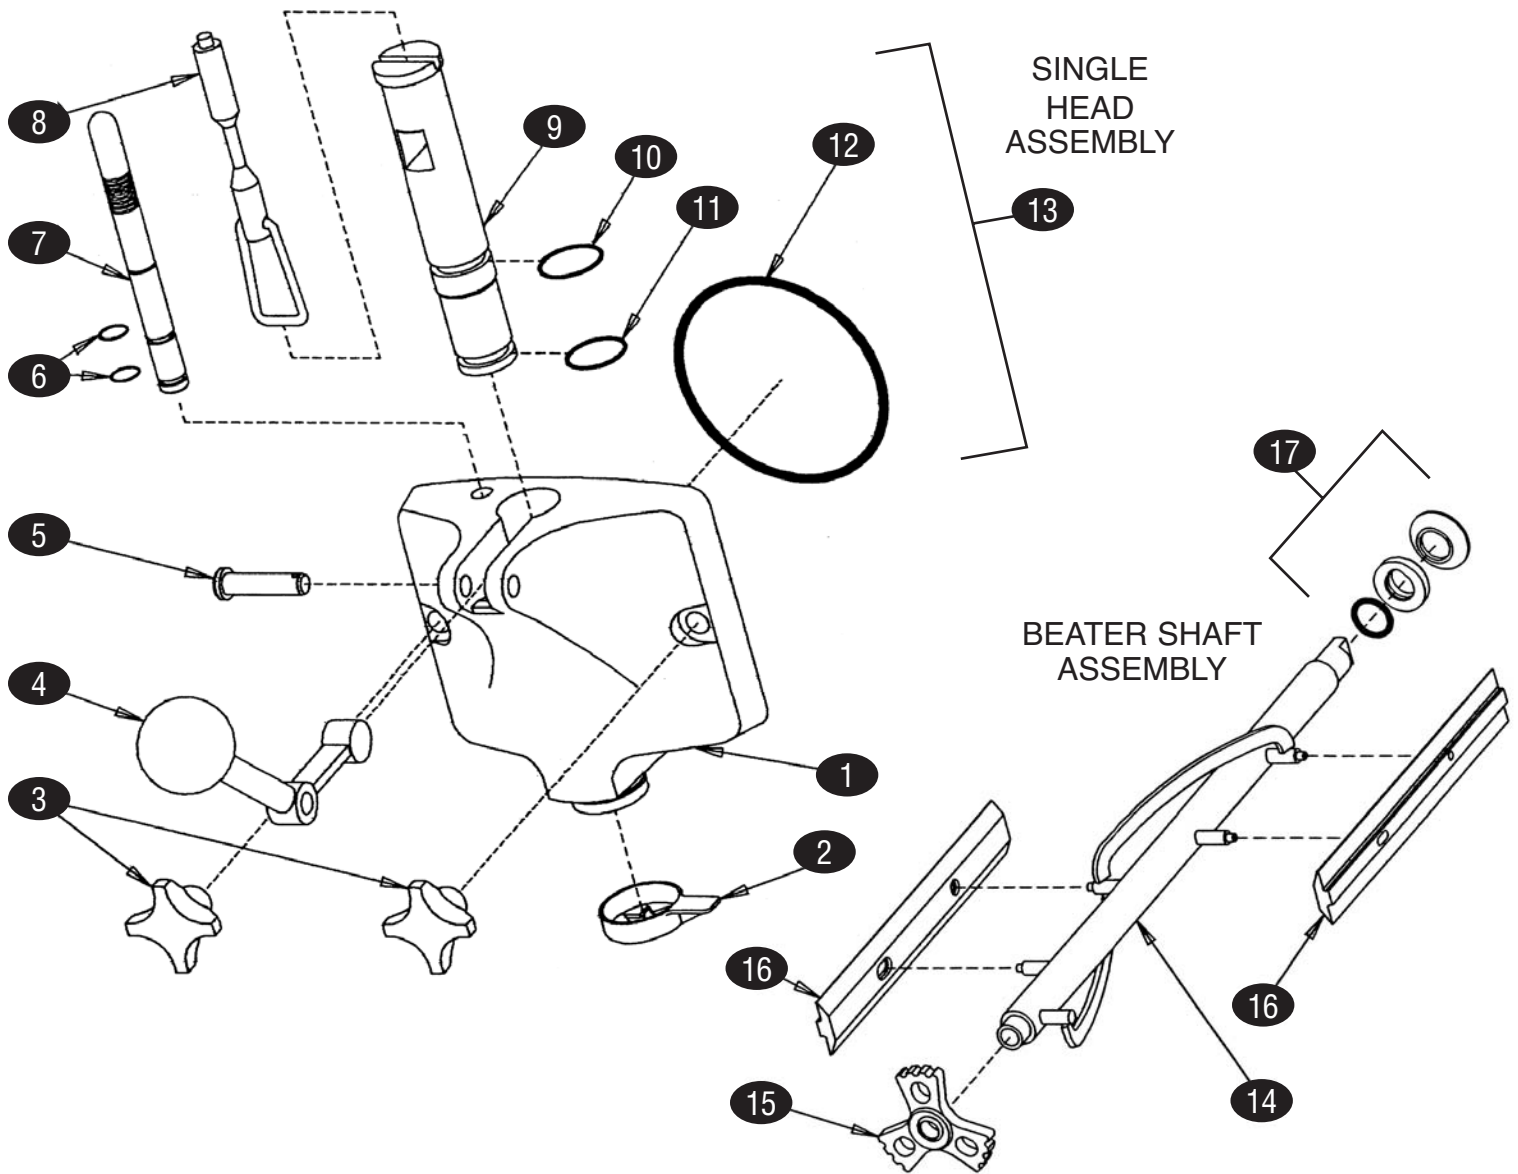

refrigeration

ICE CREAM MACHINE

SOFT SERVE #15-77CMT

HAGAR

ELECTRO FREEZE

KEY	PART #	DESCRIPTION	KEY	PART #	DESCRIPTION
1	EF117208	Head Dispense w/Actuator	15	EF196085	Cylinder Bushing
2	EF196185	Nozzle, Serrated	16	EF137334	Scraper Blade
3	EF136798	Knob, Hand	17	EF111875	Shaft Seal Assembly
4	EF110007	Handle Assembly Dispense w/Knob	n/s	EF115530	O-Ring Kit
	EF162629	Knob Ball, 3/8"-16, THD Black	n/s	EF117208	Head, 2-O-Ring Plunger
5	EF160268	Pin Handle	n/s	EF116087	Head, 3-O-Ring Plunger
6	EF160610	Plug for O-Ring, pkg of 10			
7	EF138149	Plug, Air Bleed			
8	EF113426	Plunger Switch, Push Rod Assembly			
9	EF139000	Plunger, Dispense			
10	EF160501	O-Ring Plunger, Upper, pkg of 5			
11	EF160582	O-Ring Plunger, Lower, pkg of 10			
12	EF159309-01	O-Ring Head			
13	EF118902	Head Assembly, Complete, Single (incl. all parts above except #3 & #8)			
14	EF113438	Beater Shaft			

Having your **serial #** ready before ordering ElectroFreeze parts, when calling our sales staff, will ensure speed & accuracy.