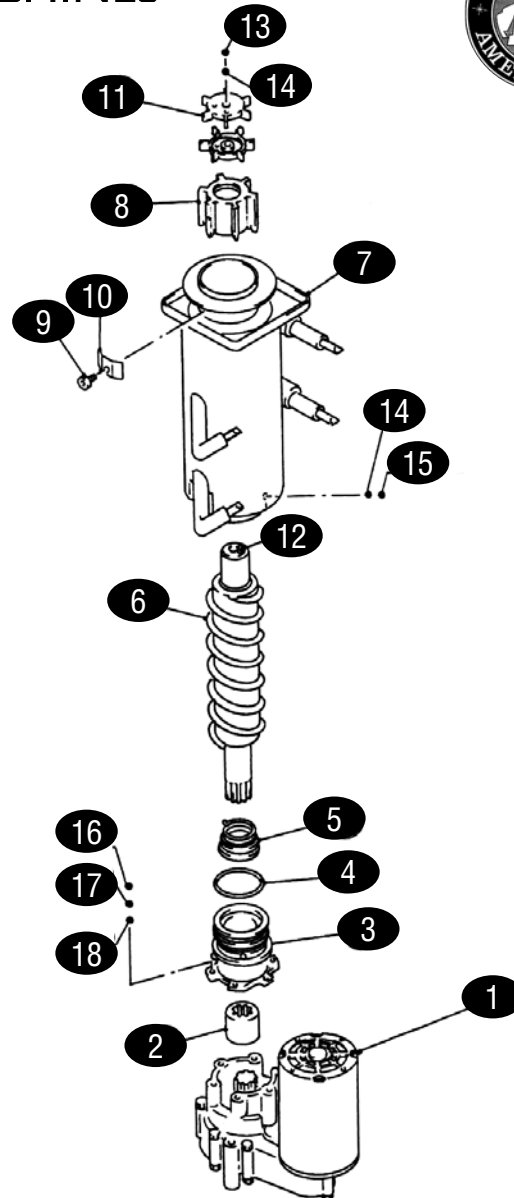

# HAGAR

KEY	PART #	DESCRIPTION	KEY	PART #	DESCRIPTION
1	HOS2U0129-01	Gear Motor	14	HOS7L22-1000	Washer, Split Lock
2	HOS420372-01	Coupling, Spline	15	HOS7S12-1020	Socket Head Cap
3	HOS206509G02	Housing	16	HOS7B02-0825	Hex Head Bolt
4	HOS7616-G090	O-Ring	17	HOS7L22-0800	Washer, Split Lock
5	HOS432493-01	Mechanical Seal	18	HOS7W22-0800	Washer, Plain
6	HOS233811G02	Auger			
7	HOS228196G01	Evaporator			
8	HOS216407G01	Extruding Head, 95F			
	HOS2A1594G01	Extruding Head, 95N			
9	HOS429121-02	Cap Screw, Socket Head			
10	HOS425277-01	Washer			
11	HOS327026-01	Cutter, 3 Style			
	HOS328292-02	Cutter, 3-C Style			
12	HOS713S-0526	Dowel Pin			
13	HOS7B02-1035	Bolt, Hex Head			

KEY	PART #	DESCRIPTION	KEY	PART #	DESCRIPTION
1	HOS4A0891G01	Water Supply Pipe	16	HOS7730-1721	Hose, Silicone
2	HOS453961-01	Bracket for Water Valve	17	HOS7725-1923	Hose, Vinyl
3	HOS4A0865-01	Water Valve	18	HOS7716-2025	Hose, Vinyl
4	HOS4A0867-01	Washer	19	HOS4A2017-09	Clamp
5	HOS4A0869-01	Inlet Reservoir	n/s	HOS4A2017-08	Clamp, Hose
6	HOS208125-01	Reservoir	20	HOS435934-06	Clamp
7	HOS208126-01	Reservoir Cover	n/s	HOSHS-0112	Clamp, Hose
8	HOS435490-01	Float Switch	21	HOS8911-0100	Cable Tie
9	HOS423538-02	Reservoir Separator	22	HOSHS-0112	Hose Clamp
10	HOS4A0776G01	Fitting	23	HOSHS-0112	Hose Clamp
11	HOS340315-01	Water Valve Bracket, B	24	HOS423416-03	Collar
12	HOS4A2772-01	Water Valve	25	HOS415949G04	Screw, Thumb
	HOS4A2772-01	Water Valve	26	HOS7C31-0408	Screw, Truss Head
13	HOS7725-0912	Hose, Vinyl	27	HOS7F31-0408	Screw, FT
14	HOS773013812	Hose, Vinyl	28	HOS7P31-0408	Screw, T2
n/s	HOS773013896	Hose, Silicone			
15	HOS7730-1519	Hose, Silicone			