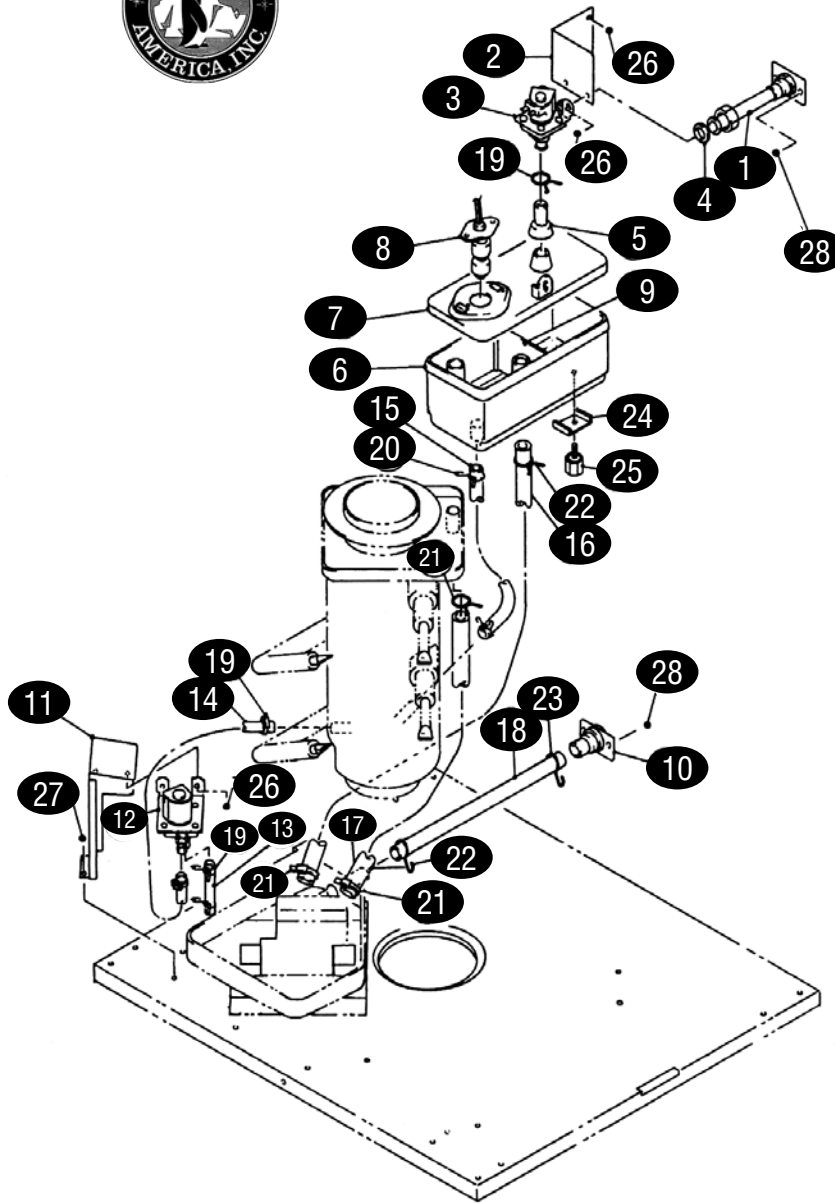

## MODEL #F-2000

# HAGAR

KEY	PART #	DESCRIPTION	KEY	PART #	DESCRIPTION
1	HOS2U0129-01	Gear Motor	14	HOS7L22-1000	Washer, Split Lock
2	HOS420372-01	Coupling, Spline	15	HOS7S12-1020	Socket Head Cap
3	HOS206509G02	Housing	16	HOS7B02-0825	Hex Head Bolt
4	HOS7616-G090	O-Ring	17	HOS7L22-0800	Washer, Split Lock
5	HOS432493-01	Mechanical Seal	18	HOS7W22-0800	Washer, Plain
6	HOS233811G02	Auger			
7	HOS228196G01	Evaporator			
8	HOS216407G01	Extruding Head, 95F			
	HOS2A1594G01	Extruding Head, 95N			
9	HOS429121-02	Cap Screw, Socket Head			
10	HOS425277-01	Washer			
11	HOS327026-01	Cutter, 3 Style			
	HOS328292-02	Cutter, 3-C Style			
12	HOS713S-0526	Dowel Pin			
13	HOS7B02-1035	Bolt, Hex Head			

KEY	PART #	DESCRIPTION	KEY	PART #	DESCRIPTION
1	HOS4A0891G01	Water Supply Pipe	16	HOS7730-1721	Hose, Silicone
2	HOS453961-01	Bracket for Water Valve	17	HOS7725-1923	Hose, Vinyl
3	HOS4A0865-01	Water Valve	18	HOS7716-2025	Hose, Vinyl
4	HOS4A0867-01	Washer	19	HOS4A2017-09	Clamp
5	HOS4A0869-01	Inlet Reservoir	n/s	HOS4A2017-08	Clamp, Hose
6	HOS208125-01	Reservoir	20	HOS435934-06	Clamp
7	HOS208126-01	Reservoir Cover	n/s	HOSHS-0112	Clamp, Hose
8	HOS435490-01	Float Switch	21	HOS8911-0100	Cable Tie
9	HOS423538-02	Reservoir Separator	22	HOSHS-0112	Hose Clamp
10	HOS4A0776G01	Fitting	23	HOSHS-0112	Hose Clamp
11	HOS340315-01	Water Valve Bracket, B	24	HOS423416-03	Collar
12	HOS4A2772-01	Water Valve	25	HOS415949G04	Screw, Thumb
	HOS4A2772-01	Water Valve	26	HOS7C31-0408	Screw, Truss Head
13	HOS7725-0912	Hose, Vinyl	27	HOS7F31-0408	Screw, FT
14	HOS773013812	Hose, Vinyl	28	HOS7P31-0408	Screw, T2
n/s	HOS773013896	Hose, Silicone			
15	HOS7730-1519	Hose, Silicone			