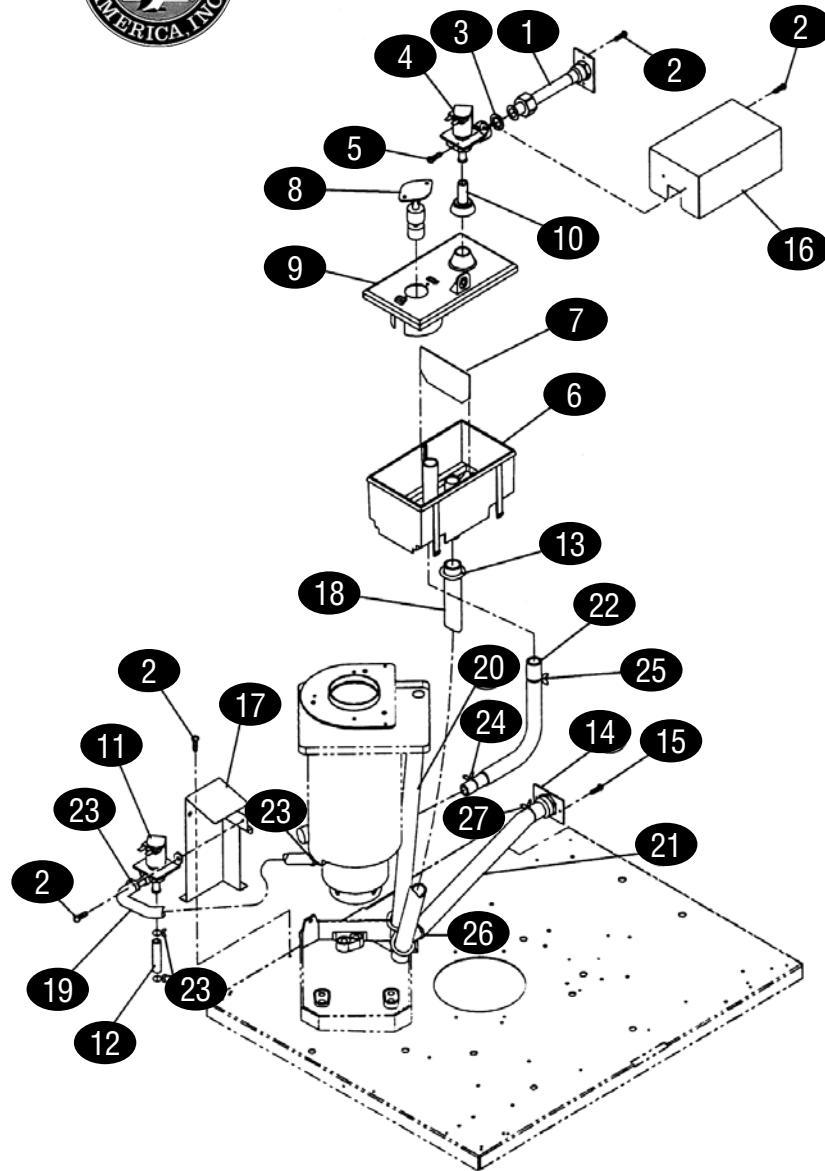

# refrigeration

MODEL #F-1001

**HAGAR**

MODULAR FLAKER ICE MACHINES

KEY	PART #	DESCRIPTION	KEY	PART #	DESCRIPTION
1	HOSH52029	Gear Motor	16	HOS7B02-1030	Bolt, Hex Head
2	HOS3A1762-01	Barrier for Gear Motor	17	HOS7L22-1000	Washer, Split Lock
3	HOS7C32-0408	Screw, Truss Head	18	HOS713S-0416	Dowel Pin
4	HOS414137-01	Coupling, Spline	19	HOS7B02-0830	Hex Bolt
5	HOS2A1977G01	Housing	20	HOS7W22-0800	Washer, Plain
6	HOS7919-G065	O-Ring	21	HOS7L22-0800	Washer, Split Lock
7	HOS432492-01	Mechanical Seal			
8	HOS2A2151G03	Auger			
9	HOS2A1227G01	Evaporator			
10	HOS7S12-0812	Cap Screw, Socket Head			
11	HOS7L22-0800	Washer			
12	HOS3A2176G01	Cutter			
13	HOS429121-01	Bolt, Hex Head			
14	HOS427184-01	Washer, Plain			
15	HOS327145-01	Cutter			

KEY	PART #	DESCRIPTION	KEY	PART #	DESCRIPTION
1	HOS4A0891G01	Water Supply Pipe	n/s	HOS4A2017-09	Clamp
2	HOS7P31-0408	Screw, T2	14	HOS4A0776G01	Fitting
3	HOS4A0867-01	Washer	15	HOS7P31-0406	Screw, T2
4	HOS4A0865-01	Water Valve	16	HOS3A0553-01	Water Valve Bracket
5	HOS7P32-0408	Screw, T2	17	HOS3A0554-01	Water Valve Bracket, D
6	HOS2A0753-01	Reservoir	18	HOS7730-1822	Hose, Silicone
7	HOS4A1255-01	Reservoir Separator	19	HOS7730I3896	Hose, Silicone
8	HOS435490-01	Float Switch	20	HOS7725-1923	Hose, Vinyl
9	HOS2144810-01	Reservoir Cover	21	HOSHS-0112	Hose, Vinyl
10	HOS4A0869-01	Inlet Reservoir	22	HOS4A1165-06	Reservoir Hose
11	HOS4A2772-01	Water Valve	23	HOS4A2017-08	Hose Clamp
12	HOS7730I3812	Hose, Vinyl	24	HOSHS-0112	Hose Clamp
n/s	HOS435934-06	Clamp	25	HOSHS-0112	Hose Clamp
n/s	HOS4A2017-09	Clamp	26	HOSHS-0112	Hose Clamp
13	HOS8911-0100	Cable Tie	27	HOSHS-0112	Hose Clamp