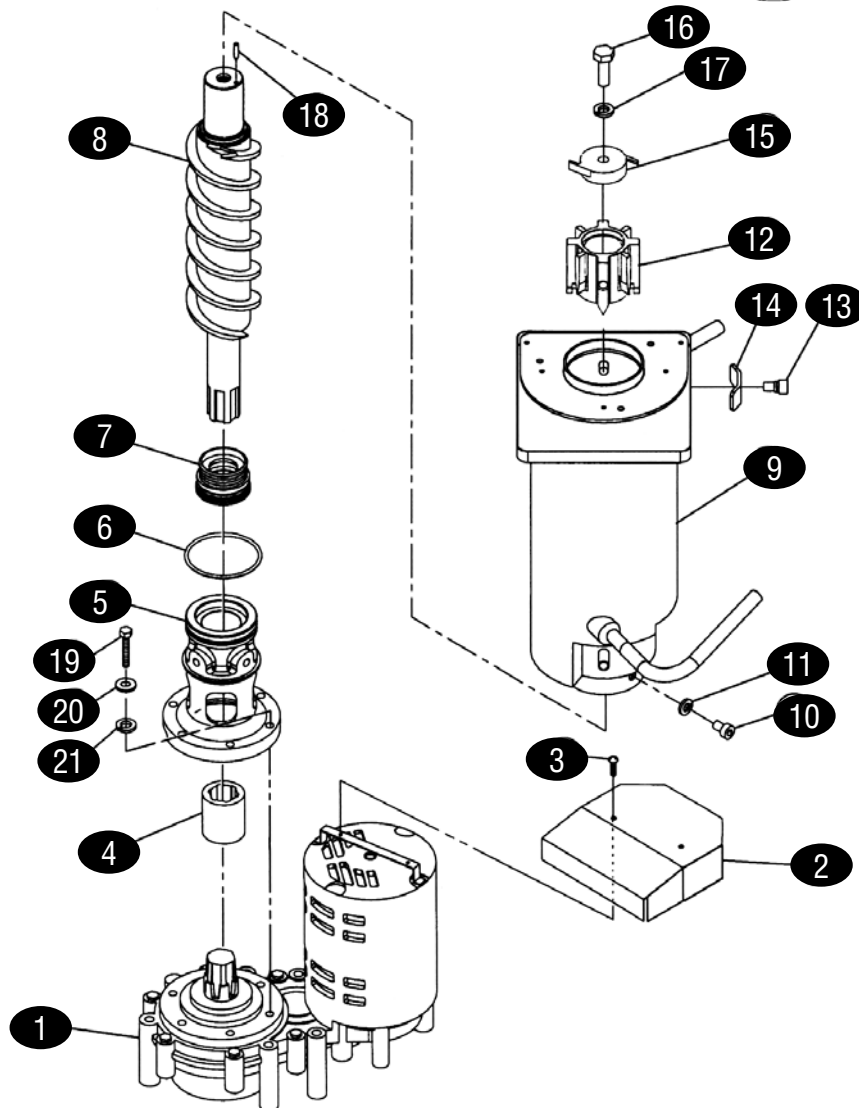

# refrigeration

MODEL #F-1001

**HAGAR**

MODULAR FLAKER ICE MACHINES

KEY	PART #	DESCRIPTION	KEY	PART #	DESCRIPTION
1	HOSH52029	Gear Motor	16	HOS7B02-1030	Bolt, Hex Head
2	HOS3A1762-01	Barrier for Gear Motor	17	HOS7L22-1000	Washer, Split Lock
3	HOS7C32-0408	Screw, Truss Head	18	HOS713S-0416	Dowel Pin
4	HOS414137-01	Coupling, Spline	19	HOS7B02-0830	Hex Bolt
5	HOS2A1977G01	Housing	20	HOS7W22-0800	Washer, Plain
6	HOS7919-G065	O-Ring	21	HOS7L22-0800	Washer, Split Lock
7	HOS432492-01	Mechanical Seal			
8	HOS2A2151G03	Auger			
9	HOS2A1227G01	Evaporator			
10	HOS7S12-0812	Cap Screw, Socket Head			
11	HOS7L22-0800	Washer			
12	HOS3A2176G01	Cutter			
13	HOS429121-01	Bolt, Hex Head			
14	HOS427184-01	Washer, Plain			
15	HOS327145-01	Cutter			

KEY	PART #	DESCRIPTION	KEY	PART #	DESCRIPTION
1	HOS4A0891G01	Water Supply Pipe	n/s	HOS4A2017-09	Clamp
2	HOS7P31-0408	Screw, T2	14	HOS4A0776G01	Fitting
3	HOS4A0867-01	Washer	15	HOS7P31-0406	Screw, T2
4	HOS4A0865-01	Water Valve	16	HOS3A0553-01	Water Valve Bracket
5	HOS7P32-0408	Screw, T2	17	HOS3A0554-01	Water Valve Bracket, D
6	HOS2A0753-01	Reservoir	18	HOS7730-1822	Hose, Silicone
7	HOS4A1255-01	Reservoir Separator	19	HOS7730I3896	Hose, Silicone
8	HOS435490-01	Float Switch	20	HOS7725-1923	Hose, Vinyl
9	HOS2144810-01	Reservoir Cover	21	HOSHS-0112	Hose, Vinyl
10	HOS4A0869-01	Inlet Reservoir	22	HOS4A1165-06	Reservoir Hose
11	HOS4A2772-01	Water Valve	23	HOS4A2017-08	Hose Clamp
12	HOS7730I3812	Hose, Vinyl	24	HOSHS-0112	Hose Clamp
n/s	HOS435934-06	Clamp	25	HOSHS-0112	Hose Clamp
n/s	HOS4A2017-09	Clamp	26	HOSHS-0112	Hose Clamp
13	HOS8911-0100	Cable Tie	27	HOSHS-0112	Hose Clamp