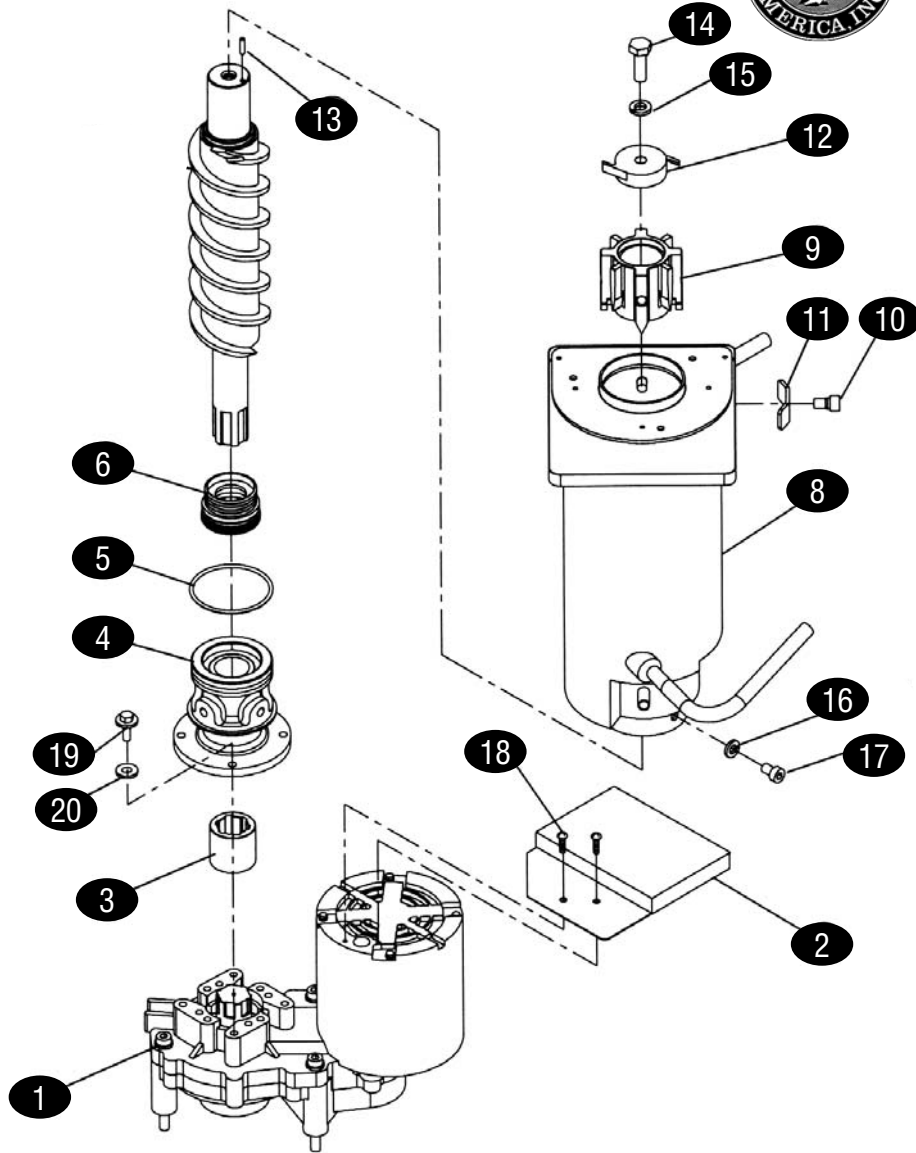

refrigeration

MODEL #F-1000

HAGAR

MODULAR FLAKER ICE MACHINES

KEY	PART #	DESCRIPTION	KEY	PART #	DESCRIPTION
1	HOSH52029	Gear Motor			
2	HOSSA2031	Barrier for Gear Motor			
3	HOS4A1297-01	Coupling, Spline			
4	HOS2A0947G01	Housing			
5	HOS7616-G065	O-Ring			
6	HOS432492-01	Mechanical Seal			
8	HOS2A1227G01	Evaporator			
9	HOS3A2176G01	Extruding Head, 70N			
10	HOS429121-01	Cap Screw, Socket Head			
11	HOS427184-01	Washer			
12	HOS327145-01	Cutter			
13	HOS713S-0416	Dowel Pin			
14	HOS7B02-1030	Bolt			

KEY	PART #	DESCRIPTION	KEY	PART #	DESCRIPTION
1	HOS4A0891G01	Water Supply Pipe	15	HOS4A0776G01	Fitting
2	HOS4A0867-01	Washer	16	HOS3A0553-01	Water Valve Bracket
3	HOS4A0865-01	Water Valve	17	HOS3A0554-01	Water Valve Bracket, D
4	HOS2A0753-01	Reservoir	18	HOS7730-1822	Hose, Silicone
5	HOS4A1255-01	Reservoir Separator	19	HOS7730-0912	Hose, Silicone
6	HOS435490-01	Float Switch		HOS773013896	Hose, Silicone
7	HOS214810-01	Reservoir Cover	20	HOS7725-1923	Hose, Vinyl
8	HOS4A0869-01	Inlet Reservoir	21	HOS7716-2025	Hose, Vinyl
9	HOS4A2772-01	Water Valve	22	HOS4A1165-01	Reservoir Hose
10	HOS773013812	Hose, Vinyl	23	HOSHS-0112	Hose Clamp
	HOS7716-0913	Hose, Vinyl		HOS4A2017-08	Hose Clamp
11	HOST20408S	Screw, T2	24	HOSHS-0112	Hose Clamp
12	HOS4A2017-09	Screw	25	HOSHS-0112	Hose Clamp
n/s	HOS435934-06	Clamp	26	HOSHS-0112	Hose Clamp
n/s	HOS4A2017-09	Clamp	27	HOSHS-0112	Hose Clamp
13	HOS8911-0100	Cable Tie			
n/s	HOS4A2017-07	Clamp			