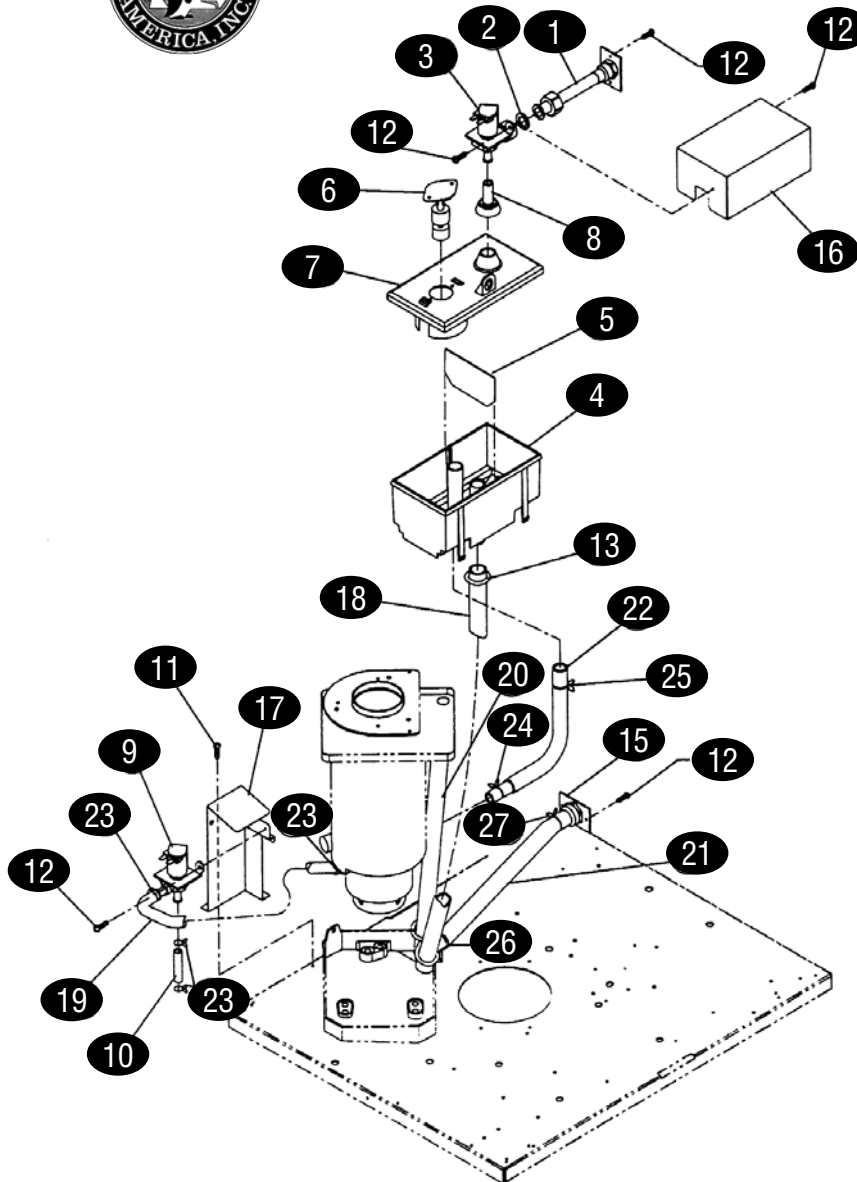

refrigeration

MODEL #F-1000

HAGAR

MODULAR FLAKER ICE MACHINES

KEY	PART #	DESCRIPTION	KEY	PART #	DESCRIPTION
1	HOSH52029	Gear Motor			
2	HOSSA2031	Barrier for Gear Motor			
3	HOS4A1297-01	Coupling, Spline			
4	HOS2A0947G01	Housing			
5	HOS7616-G065	O-Ring			
6	HOS432492-01	Mechanical Seal			
8	HOS2A1227G01	Evaporator			
9	HOS3A2176G01	Extruding Head, 70N			
10	HOS429121-01	Cap Screw, Socket Head			
11	HOS427184-01	Washer			
12	HOS327145-01	Cutter			
13	HOS713S-0416	Dowel Pin			
14	HOS7B02-1030	Bolt			

KEY	PART #	DESCRIPTION	KEY	PART #	DESCRIPTION
1	HOS4A0891G01	Water Supply Pipe	15	HOS4A0776G01	Fitting
2	HOS4A0867-01	Washer	16	HOS3A0553-01	Water Valve Bracket
3	HOS4A0865-01	Water Valve	17	HOS3A0554-01	Water Valve Bracket, D
4	HOS2A0753-01	Reservoir	18	HOS7730-1822	Hose, Silicone
5	HOS4A1255-01	Reservoir Separator	19	HOS7730-0912	Hose, Silicone
6	HOS435490-01	Float Switch		HOS773013896	Hose, Silicone
7	HOS214810-01	Reservoir Cover	20	HOS7725-1923	Hose, Vinyl
8	HOS4A0869-01	Inlet Reservoir	21	HOS7716-2025	Hose, Vinyl
9	HOS4A2772-01	Water Valve	22	HOS4A1165-01	Reservoir Hose
10	HOS773013812	Hose, Vinyl	23	HOSHS-0112	Hose Clamp
	HOS7716-0913	Hose, Vinyl		HOS4A2017-08	Hose Clamp
11	HOST20408S	Screw, T2	24	HOSHS-0112	Hose Clamp
12	HOS4A2017-09	Screw	25	HOSHS-0112	Hose Clamp
n/s	HOS435934-06	Clamp	26	HOSHS-0112	Hose Clamp
n/s	HOS4A2017-09	Clamp	27	HOSHS-0112	Hose Clamp
13	HOS8911-0100	Cable Tie			
n/s	HOS4A2017-07	Clamp			