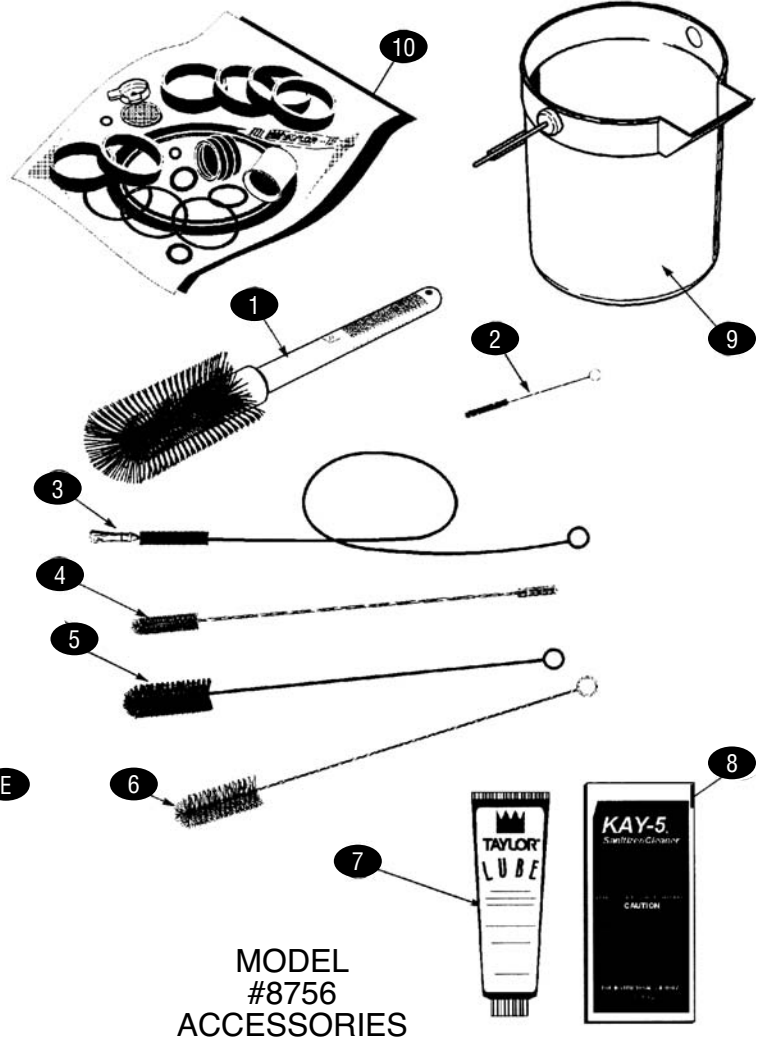

MODEL #342 ACCESSORIES

MODEL #8756 ACCESSORIES

KEY	PART #	DESCRIPTION	KEY	PART #	DESCRIPTION
		— #342 —			— #8756 —
A	TLX39969	Tune Up Kit		TLX35800	Brush Kit, Cleaning, includes #1-6 below
B	TL013071	Bearing Brush, Rear	1	TL023316	Brush, Mix Pump Body
C	TL013072	Double Ended Brush	2	TL027647	Pressure Switch Brush
D	TL023316	Brush, Mix Pump Body	3	TL021101	Feed Tube Brush
E	TL047518	Lubricant, Taylor Lube	4	TL013072	Double Ended Brush
F	TL013073	Draw Valve Brush	5	TL013071	Rear Bearing Brush
G	TL020213	Restrictor Cap	6	TL013073	Draw Valve Brush
			7	TL047518	Taylor Lubricant, 4oz
			8	TLKAY-5	Kay-5 Sanitizer
			9	TL013163	Mix Pail, 10 Qt.
			10	TLX49463-15	Tune Up Kit, 1-Spout
				TLX49463-2	Tune Up Kit, New Style, models #8756 & 8757
				TLX36567	Tune Up Kit, Old Style Door, model #8756