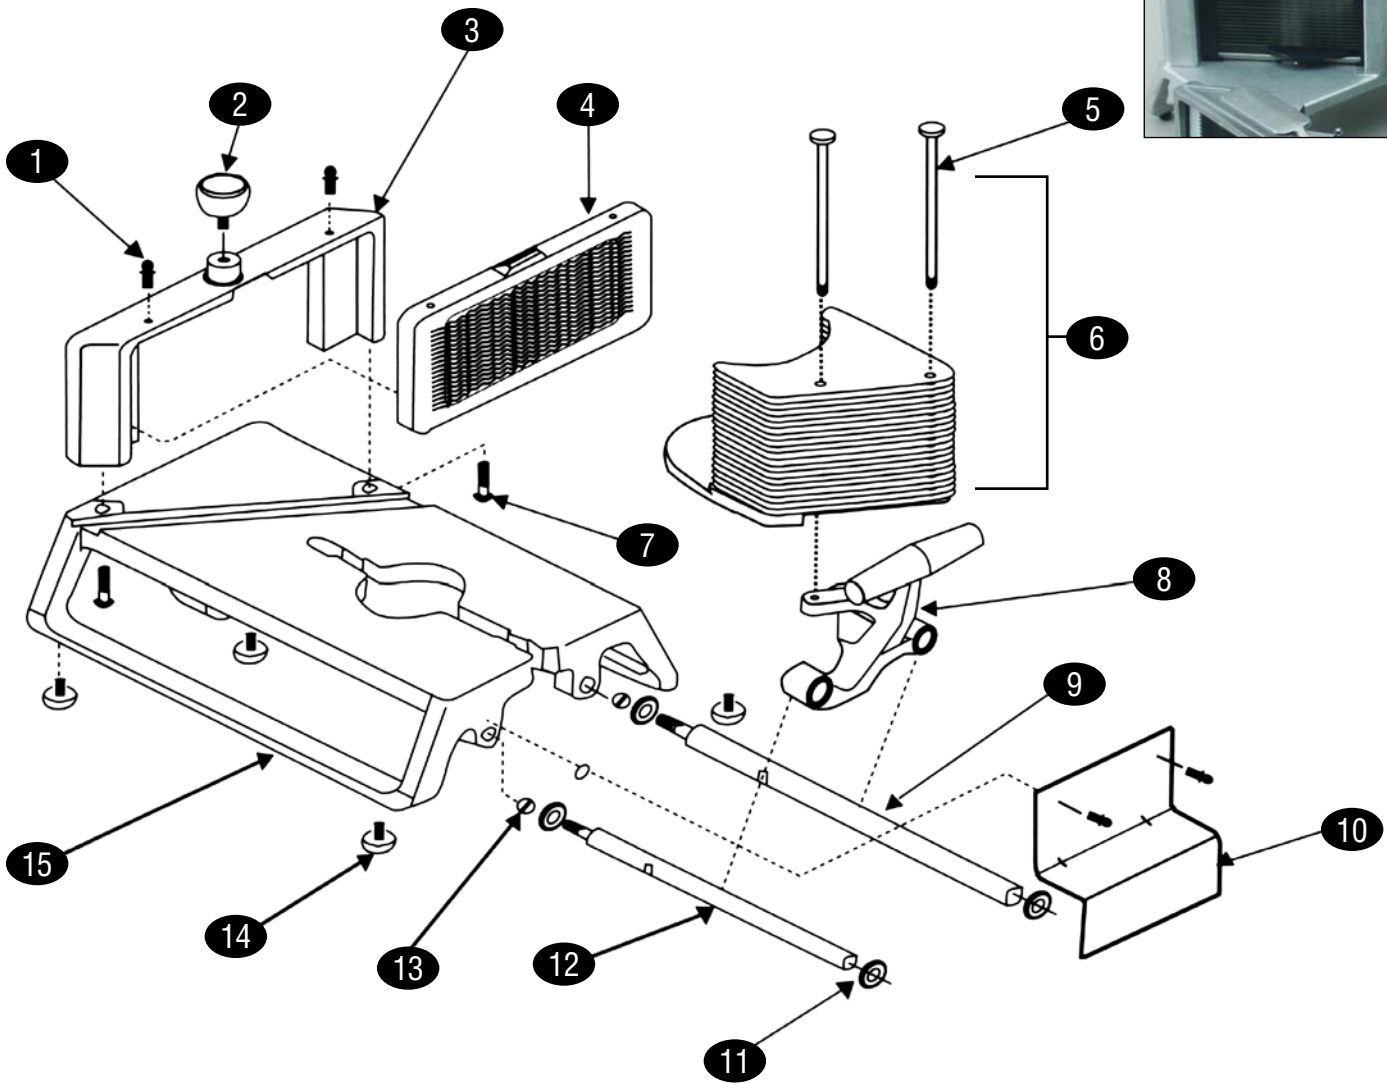

prep

TOMATO SLICERS

INSTA-SLICE

HAGAR

Lincoln REDCO.
Foodservice Products, Inc.

KEY	PART #	DESCRIPTION	KEY	PART #	DESCRIPTION
1	RE369211	Thumb Screw	13	RE353	Nut, Guide Rod
2	RE379063	Knob	14	RE379078	Rubber Foot
3	RE379064	Bridge Casting	15	RE379079	Base
4	RE15112	Blade Assembly, 7/32"	n/s	RE379065	Guard
	RE15113	Blade Assembly, 1/4"			
	RE15114	Blade Assembly, 3/8"			
	RE15115	Blade Assembly, 3/16"			
5	RE379069	Bolt for Pusher Head Assembly			
6	RE379070	Pusher Head Assembly, 7/32"			
	RE379071	Pusher Head Assembly, 1/4"			
	RE397072	Pusher Head Assembly, 3/16" & 3/8"			
7	RE379073	Bolt, Shoulder			
8	RE379074	Handle Assembly			
9	RE379075	Guide Rod, long			
10	RE379076	Table Stop			
11	RE379049	Washer, Guide Rod			
12	RE379077	Guide Rod, short			