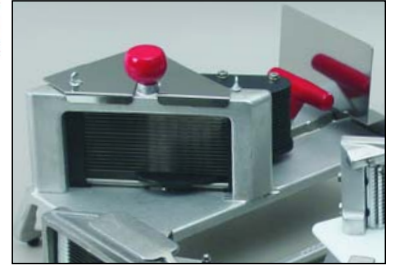

prep

TOMATO SLICERS

INSTA-SLICE

HAGAR

Lincoln REDCO.
Foodservice Products, Inc.

KEY	PART #	DESCRIPTION	KEY	PART #	DESCRIPTION
1	RE369211	Thumb Screw	13	RE353	Nut, Guide Rod
2	RE379063	Knob	14	RE379078	Rubber Foot
3	RE379064	Bridge Casting	15	RE379079	Base
4	RE15112	Blade Assembly, 7/32"	n/s	RE379065	Guard
	RE15113	Blade Assembly, 1/4"			
	RE15114	Blade Assembly, 3/8"			
	RE15115	Blade Assembly, 3/16"			
5	RE379069	Bolt for Pusher Head Assembly			
6	RE379070	Pusher Head Assembly, 7/32"			
	RE379071	Pusher Head Assembly, 1/4"			
	RE397072	Pusher Head Assembly, 3/16" & 3/8"			
7	RE379073	Bolt, Shoulder			
8	RE379074	Handle Assembly			
9	RE379075	Guide Rod, long			
10	RE379076	Table Stop			
11	RE379049	Washer, Guide Rod			
12	RE379077	Guide Rod, short			