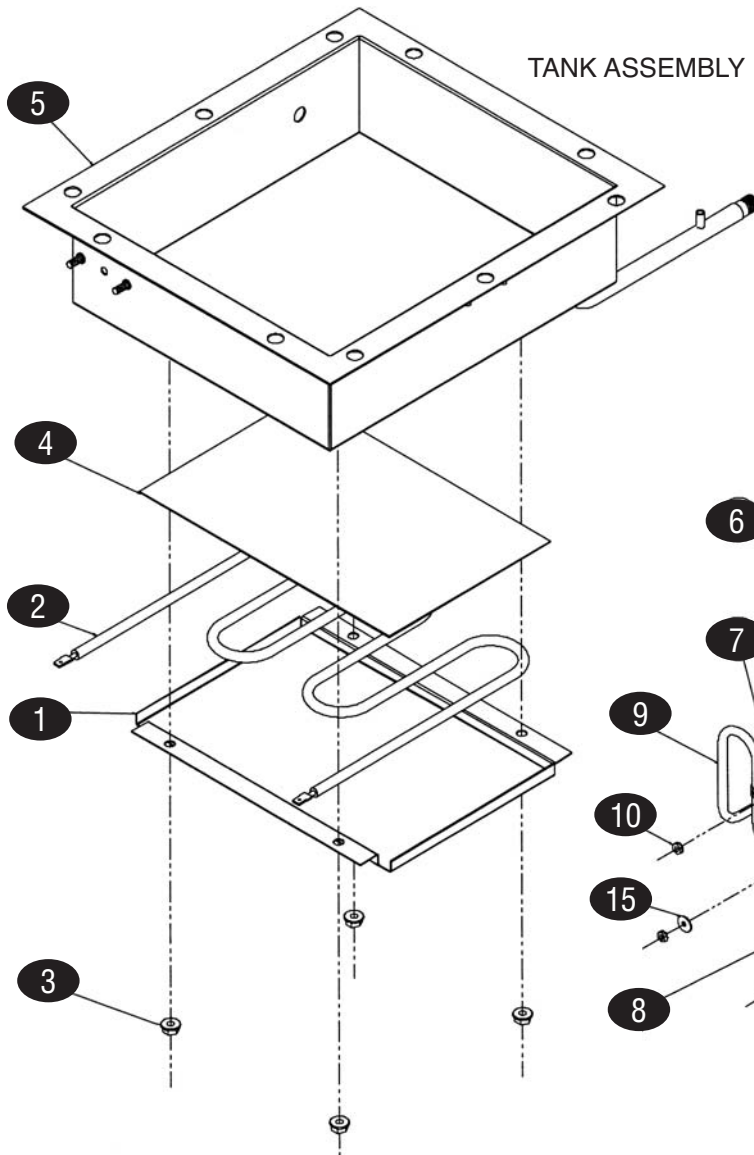

KEY	PART #	DESCRIPTION	KEY	PART #	DESCRIPTION
<b>CABINET ASSEMBLY</b>			<b>DRAWER ASSEMBLY</b>		
1	WP6255V55	Back Interior Assembly, 120v	11	WP937V04	Channel Mount
2	WP1153W21	Cavity Weld	12	WP936N01	Cover, Exterior
3	WPPS2181-2	Roller Kit, pkg 2	13	WPPS2213	Drawer Cover Kit
4	WPPS2227	Rail Drawer Weld, pkg 2	14	WPPS1393	Handle Kit
5	WP4098K270	Nut, Keps, 1/4-20, pkg 2	15	WPPS2181-2	Roller Kit, pkg 2
6	WP8886X07	Tank Assembly, 120v	16	WP4107K35	Screw, Phillips, 1/4-20x.625, pkg 4
7	WP3056Y97	Escutcheon/Control Assembly, 120v	17	WPPS2195	Gasket, Drawer
8	WPPS2319	Site Tube & Clamps			
9	WPPS1280-3	O-Ring & Drain Pipe Kit, pkg 3			
10	WPPS2705	Heater, 120V-840W			

DRAWER CABINET ASSEMBLY

ESCUTCHEON CONTROL ASSEMBLY

KEY	PART #	DESCRIPTION	KEY	PART #	DESCRIPTION
<b>DRAWER CABINET ASSEMBLY</b>			<b>ESCUTCHEON CONTROL ASSEMBLY</b>		
1	WP2333Y239	Cabinet Assembly	11	WPPS2474	Controller, HB85 Models
2	WP942N01	Cover, Exterior	12	WP2742Y09	Weld, Escutcheon
3	WP1960W13	Bottom Assembly	13	WP1893Y23	Housing Assembly, Rear
4	WP1127W20	Cover, Back	14	WPPS2304	Switch Kit, Power (replacement for Old Models)
5	WP978W20	Bottom Cover, Exterior	15	WPPS2304	Switch Kit, Power
6	WP7231T08	Drawer Assembly			
7	WPPS1654	Drain Cap Assembly			
8	WPPS2649	Relay			
9	WPPS1393	Handle			