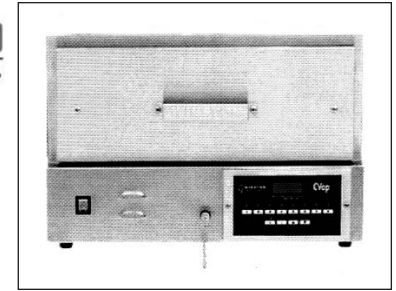

KEY	PART #	DESCRIPTION	KEY	PART #	DESCRIPTION
TANK ASSEMBLY			BACK INTERIOR ASSEMBLY		
1	WP6121W01	Cover, Heater	6	WP963X10	Cavity, Back Interior Weld
2	WPPS2706	Heater, 120v, 600w	7	WP695M01	Clamp, Heater, pkg 2
	WPPS2198	Heater, 120v, 600w, Old Style (pre-5/02)	8	WP6071W01	Cover, Fan
3	WP4098K27	Lock Nut, Flange, 1/4"-20, pkg 4	9	WPPS2705	Heater, 120v, 840w
4	WP6122W01	Plate, Heater		WPPS2197	Heater, 120v, 840w, Old Style (pre-8/02)
5	WP965U08	Tank Weld	10	WPPS1233-6	Nut, Hex, #10-32, S/S, pkg 4
			11	WPPS2704	Fan Motor Assembly
			12	WP4098K29	Nut, Keps, #10-32, pkg 10
			13	WPPS1784-3	O-Ring, .301 ID x .446 OD, pkg 2
			14	WP204M01	O-Ring Retainer, Heater, pkg 2
			15	WP1122N01	Washer, pkg 2
			16	WPPS2199	Thermostat, 250°
			17	WP4098N53	Nut, Nylon Insert, #10-32, pkg 4