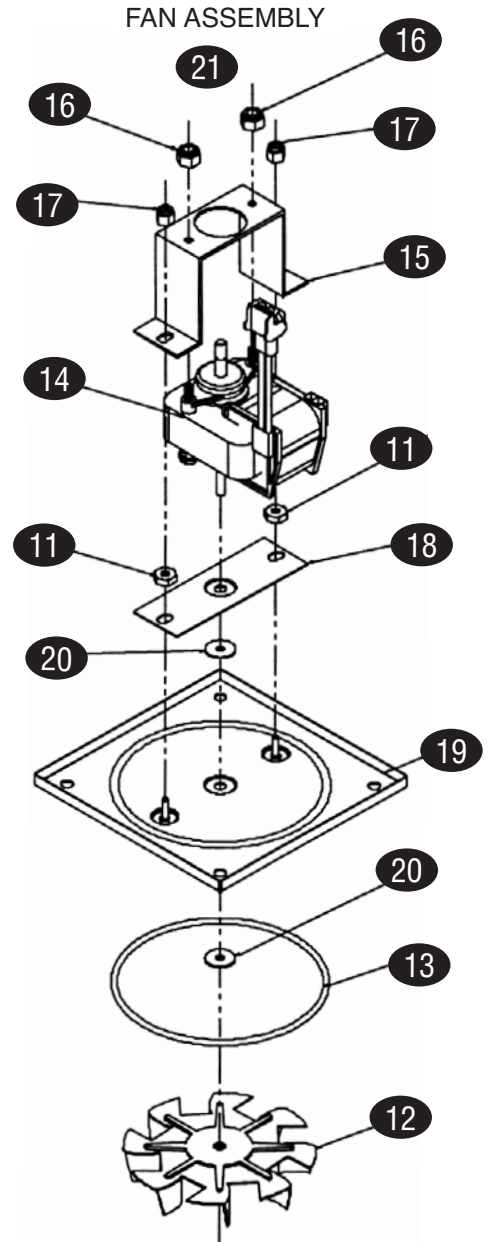

KEY	PART #	DESCRIPTION	KEY	PART #	DESCRIPTION
<b>CABINET ASSEMBLY</b>			<b>DRAWER ASSEMBLY</b>		
1	WP6255V55	Back Interior Assembly, 120v	11	WP937V04	Channel Mount
2	WP1153W21	Cavity Weld	12	WP936N01	Cover, Exterior
3	WPPS2181-2	Roller Kit, pkg 2	13	WPPS2213	Drawer Cover Kit
4	WPPS2227	Rail Drawer Weld, pkg 2	14	WPPS1393	Handle Kit
5	WP4098K270	Nut, Keps, 1/4-20, pkg 2	15	WPPS2181-2	Roller Kit, pkg 2
6	WP8886X07	Tank Assembly, 120v	16	WP4107K35	Screw, Phillips, 1/4-20x.625, pkg 4
7	WP3056Y97	Escutcheon/Control Assembly, 120v	17	WPPS2195	Gasket, Drawer
8	WPPS2319	Site Tube & Clamps			
9	WPPS1280-3	O-Ring & Drain Pipe Kit, pkg 3			
10	WPPS2705	Heater, 120V-840W			

KEY	PART #	DESCRIPTION	KEY	PART #	DESCRIPTION
<b>BOTTOM ASSEMBLY</b>			<b>FAN ASSEMBLY</b>		
1	WP945W11	Bottom	11	WP4098W78	Nut, Jam, 1/4"-20
2	WPPS2670-4	Bumper Feet, pkg 4	12	WPPS2544	Fan, 4"Diam, Aluminum
3	WP4091K03	Grommet Screw, #10, pkg 9	n/s	WPPS2188	Fan Blade, Plastic
<b>AIR PROBE ASSEMBLY</b>			13	WP6159W01	Fan Gasket Assembly
4	WPPS2472	Air Probe	14	WPPS2196	Motor, 120v
5	WP1160N01	Plate	15	WP176W08	Mount Fan
6	NLA	Nut (not sold separately)	16	WP4098N53	Nut for Nylon Insert, #10-32
<b>WATER PROBE ASSEMBLY</b>			17	WP4098Q58	Nut for Nylon Insert, #8-32
7	WPPS2440	Water Probe Assembly	18	WP1070W02	Retainer Shaft
8	NLA	Water Probe (not sold separately)	19	WP6106W01	Plate Weld
9	NLA	Ferrule (not sold separately)	20	WP4023W21	Washer Slinger
10	NLA	Nut (not sold separately)	21	WPPS2704	Fan & Motor Assembly, Complete