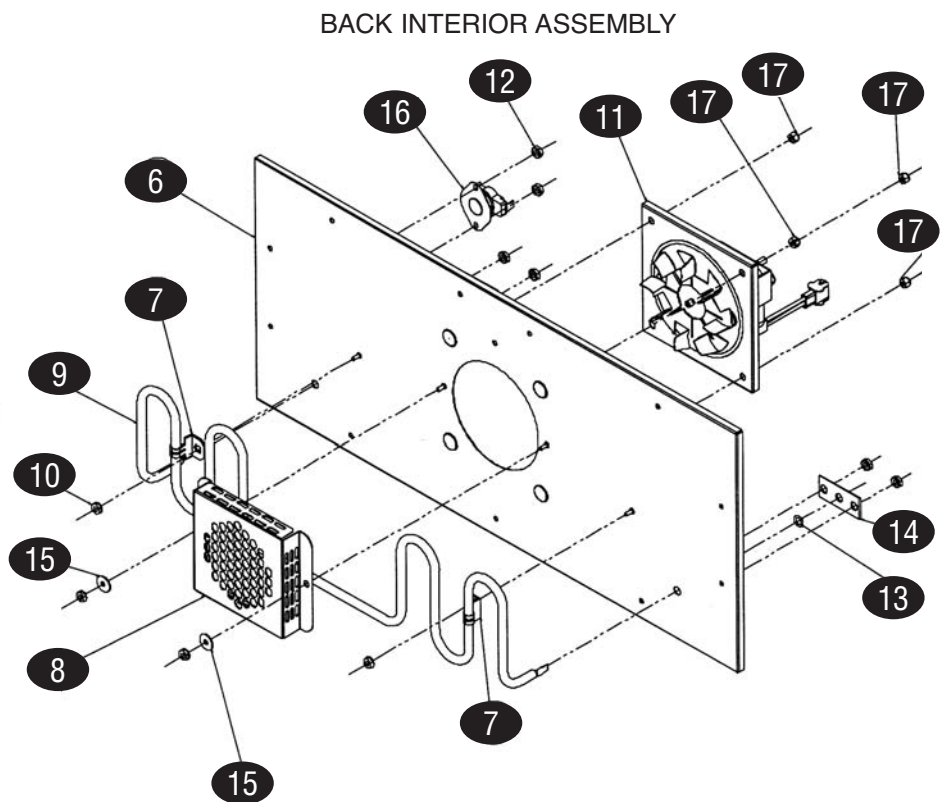

KEY	PART #	DESCRIPTION	KEY	PART #	DESCRIPTION
<b>CABINET ASSEMBLY</b>			<b>DRAWER ASSEMBLY</b>		
1	WP6255V55	Back Interior Assembly, 120v	11	WP937V04	Channel Mount
2	WP1153W21	Cavity Weld	12	WP936N01	Cover, Exterior
3	WPPS2181-2	Roller Kit, pkg 2	13	WPPS2213	Drawer Cover Kit
4	WPPS2227	Rail Drawer Weld, pkg 2	14	WPPS1393	Handle Kit
5	WP4098K270	Nut, Keps, 1/4-20, pkg 2	15	WPPS2181-2	Roller Kit, pkg 2
6	WP8886X07	Tank Assembly, 120v	16	WP4107K35	Screw, Phillips, 1/4-20x.625, pkg 4
7	WP3056Y97	Escutcheon/Control Assembly, 120v	17	WPPS2195	Gasket, Drawer
8	WPPS2319	Site Tube & Clamps			
9	WPPS1280-3	O-Ring & Drain Pipe Kit, pkg 3			
10	WPPS2705	Heater, 120V-840W			

DRAWER CABINET ASSEMBLY

ESCUTCHEON CONTROL ASSEMBLY

KEY	PART #	DESCRIPTION	KEY	PART #	DESCRIPTION
<b>DRAWER CABINET ASSEMBLY</b>			<b>ESCUTCHEON CONTROL ASSEMBLY</b>		
1	WP2333Y239	Cabinet Assembly	11	WPPS2474	Controller, HB85 Models
2	WP942N01	Cover, Exterior	12	WP2742Y09	Weld, Escutcheon
3	WP1960W13	Bottom Assembly	13	WP1893Y23	Housing Assembly, Rear
4	WP1127W20	Cover, Back	14	WPPS2304	Switch Kit, Power (replacement for Old Models)
5	WP978W20	Bottom Cover, Exterior	15	WPPS2304	Switch Kit, Power
6	WP7231T08	Drawer Assembly			
7	WPPS1654	Drain Cap Assembly			
8	WPPS2649	Relay			
9	WPPS1393	Handle			