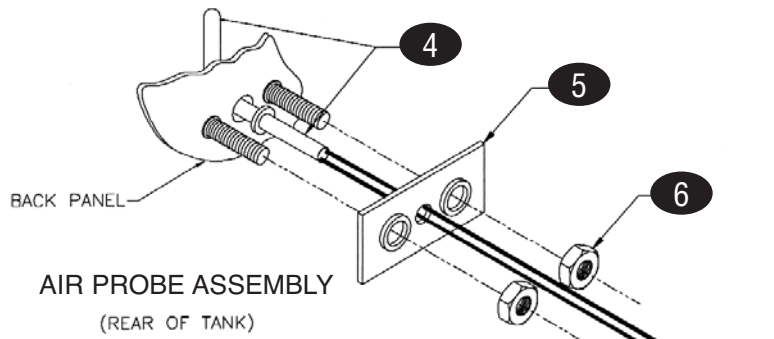

KEY	PART #	DESCRIPTION	KEY	PART #	DESCRIPTION
BOTTOM ASSEMBLY			FAN ASSEMBLY		
1	WP945W11	Bottom	11	WP4098W78	Nut, Jam, 1/4"-20
2	WPPS2670-4	Bumper Feet, pkg 4	12	WPPS2544	Fan, 4"Diam, Aluminum
3	WP4091K03	Grommet Screw, #10, pkg 9	n/s	WPPS2188	Fan Blade, Plastic
AIR PROBE ASSEMBLY			13	WP6159W01	Fan Gasket Assembly
4	WPPS2472	Air Probe	14	WPPS2196	Motor, 120v
5	WP1160N01	Plate	15	WP176W08	Mount Fan
6	NLA	Nut (not sold separately)	16	WP4098N53	Nut for Nylon Insert, #10-32
WATER PROBE ASSEMBLY			17	WP4098Q58	Nut for Nylon Insert, #8-32
7	WPPS2440	Water Probe Assembly	18	WP1070W02	Retainer Shaft
8	NLA	Water Probe (not sold separately)	19	WP6106W01	Plate Weld
9	NLA	Ferrule (not sold separately)	20	WP4023W21	Washer Slinger
10	NLA	Nut (not sold separately)	21	WPPS2704	Fan & Motor Assembly, Complete