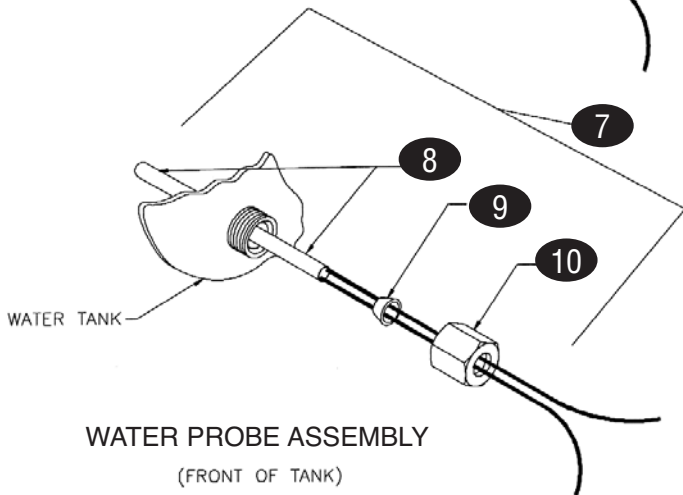

KEY	PART #	DESCRIPTION	KEY	PART #	DESCRIPTION
<b>CABINET ASSEMBLY</b>			<b>DRAWER ASSEMBLY</b>		
1	WP6255V55	Back Interior Assembly, 120v	11	WP937V04	Channel Mount
2	WP1153W21	Cavity Weld	12	WP936N01	Cover, Exterior
3	WPPS2181-2	Roller Kit, pkg 2	13	WPPS2213	Drawer Cover Kit
4	WPPS2227	Rail Drawer Weld, pkg 2	14	WPPS1393	Handle Kit
5	WP4098K270	Nut, Keps, 1/4-20, pkg 2	15	WPPS2181-2	Roller Kit, pkg 2
6	WP8886X07	Tank Assembly, 120v	16	WP4107K35	Screw, Phillips, 1/4-20x.625, pkg 4
7	WP3056Y97	Escutcheon/Control Assembly, 120v	17	WPPS2195	Gasket, Drawer
8	WPPS2319	Site Tube & Clamps			
9	WPPS1280-3	O-Ring & Drain Pipe Kit, pkg 3			
10	WPPS2705	Heater, 120V-840W			

KEY	PART #	DESCRIPTION	KEY	PART #	DESCRIPTION
<b>BOTTOM ASSEMBLY</b>			<b>FAN ASSEMBLY</b>		
1	WP945W11	Bottom	11	WP4098W78	Nut, Jam, 1/4"-20
2	WPPS2670-4	Bumper Feet, pkg 4	12	WPPS2544	Fan, 4"Diam, Aluminum
3	WP4091K03	Grommet Screw, #10, pkg 9	n/s	WPPS2188	Fan Blade, Plastic
<b>AIR PROBE ASSEMBLY</b>			13	WP6159W01	Fan Gasket Assembly
4	WPPS2472	Air Probe	14	WPPS2196	Motor, 120v
5	WP1160N01	Plate	15	WP176W08	Mount Fan
6	NLA	Nut (not sold separately)	16	WP4098N53	Nut for Nylon Insert, #10-32
<b>WATER PROBE ASSEMBLY</b>			17	WP4098Q58	Nut for Nylon Insert, #8-32
7	WPPS2440	Water Probe Assembly	18	WP1070W02	Retainer Shaft
8	NLA	Water Probe (not sold separately)	19	WP6106W01	Plate Weld
9	NLA	Ferrule (not sold separately)	20	WP4023W21	Washer Slinger
10	NLA	Nut (not sold separately)	21	WPPS2704	Fan & Motor Assembly, Complete