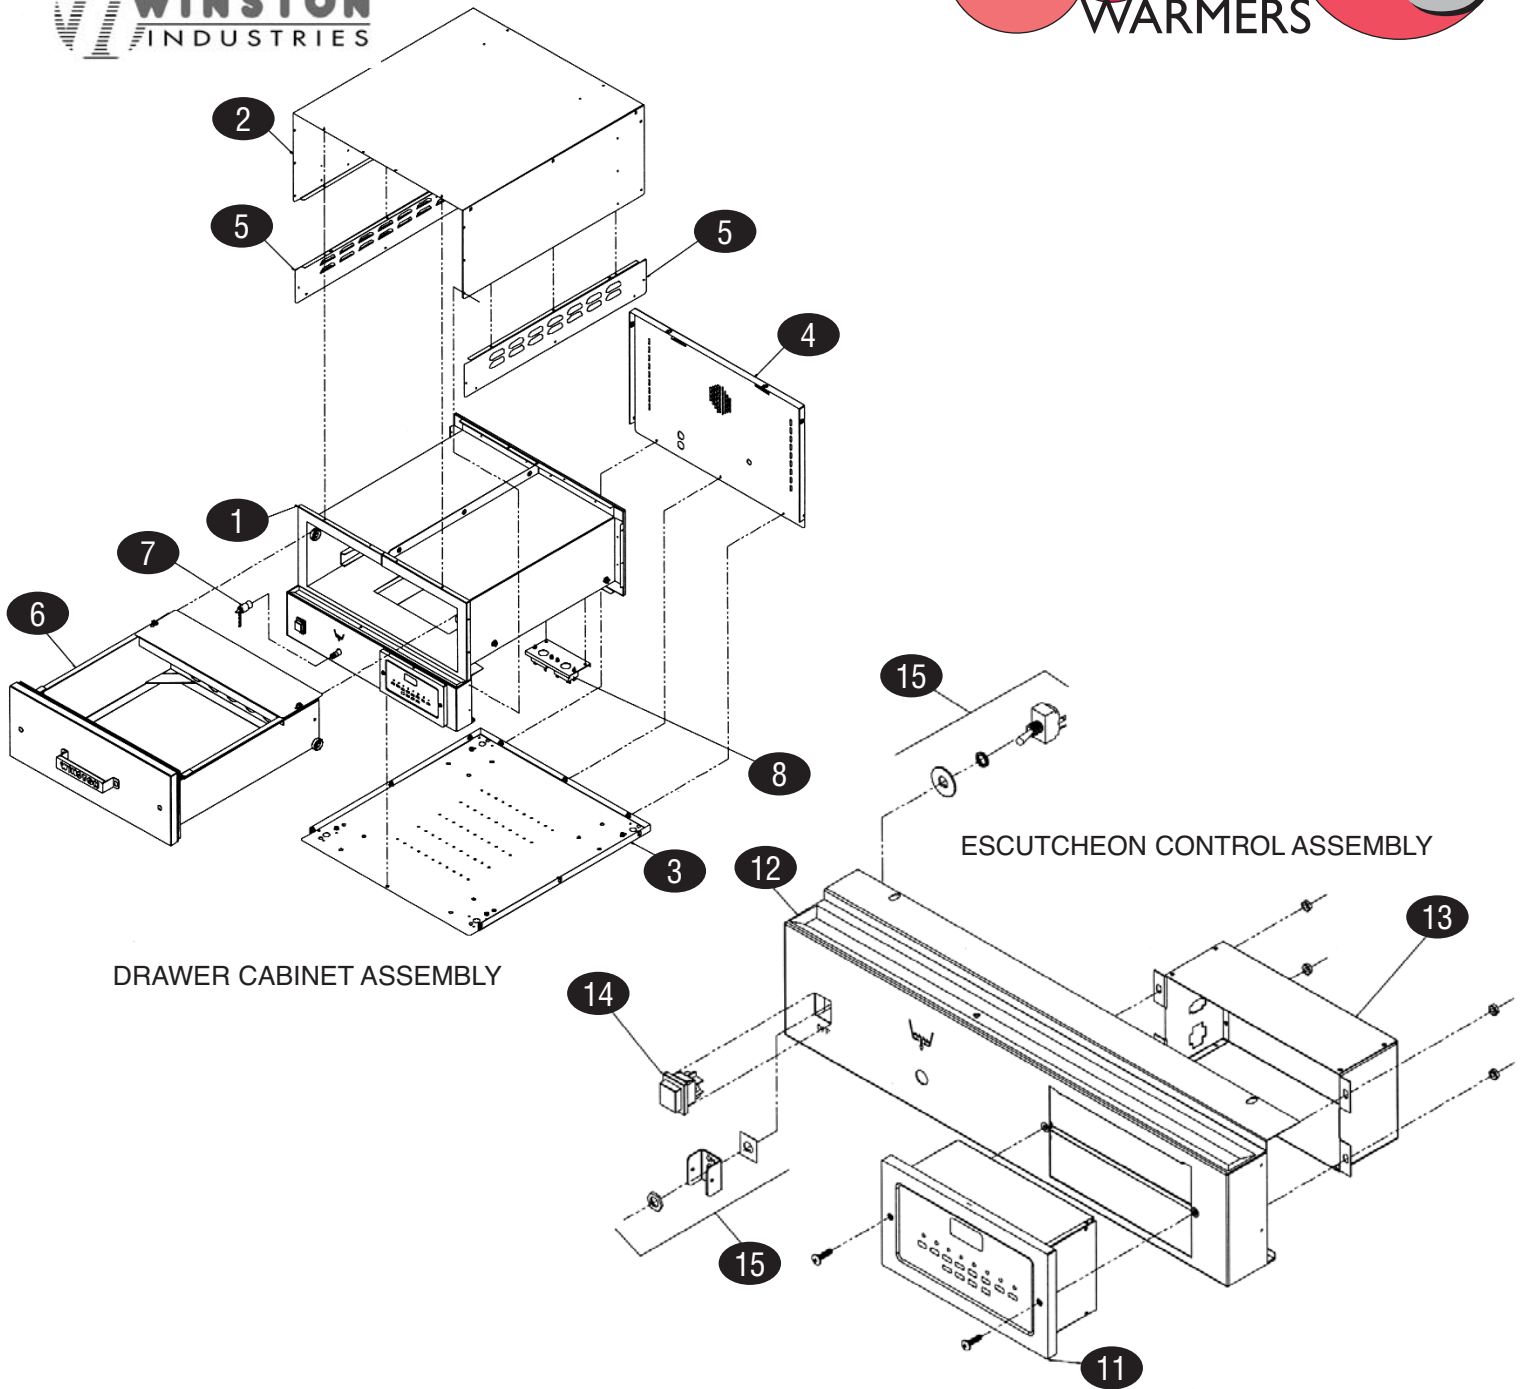

KEY	PART #	DESCRIPTION	KEY	PART #	DESCRIPTION
<b>CABINET ASSEMBLY</b>			<b>DRAWER ASSEMBLY</b>		
1	WP6255V55	Back Interior Assembly, 120v	11	WP937V04	Channel Mount
2	WP1153W21	Cavity Weld	12	WP936N01	Cover, Exterior
3	WPPS2181-2	Roller Kit, pkg 2	13	WPPS2213	Drawer Cover Kit
4	WPPS2227	Rail Drawer Weld, pkg 2	14	WPPS1393	Handle Kit
5	WP4098K270	Nut, Keps, 1/4-20, pkg 2	15	WPPS2181-2	Roller Kit, pkg 2
6	WP8886X07	Tank Assembly, 120v	16	WP4107K35	Screw, Phillips, 1/4-20x.625, pkg 4
7	WP3056Y97	Escutcheon/Control Assembly, 120v	17	WPPS2195	Gasket, Drawer
8	WPPS2319	Site Tube & Clamps			
9	WPPS1280-3	O-Ring & Drain Pipe Kit, pkg 3			
10	WPPS2705	Heater, 120V-840W			

DRAWER CABINET ASSEMBLY

ESCUTCHEON CONTROL ASSEMBLY

KEY	PART #	DESCRIPTION	KEY	PART #	DESCRIPTION
<b>DRAWER CABINET ASSEMBLY</b>			<b>ESCUTCHEON CONTROL ASSEMBLY</b>		
1	WP2333Y239	Cabinet Assembly	11	WPPS2474	Controller, HB85 Models
2	WP942N01	Cover, Exterior	12	WP2742Y09	Weld, Escutcheon
3	WP1960W13	Bottom Assembly	13	WP1893Y23	Housing Assembly, Rear
4	WP1127W20	Cover, Back	14	WPPS2304	Switch Kit, Power (replacement for Old Models)
5	WP978W20	Bottom Cover, Exterior	15	WPPS2304	Switch Kit, Power
6	WP7231T08	Drawer Assembly			
7	WPPS1654	Drain Cap Assembly			
8	WPPS2649	Relay			
9	WPPS1393	Handle			