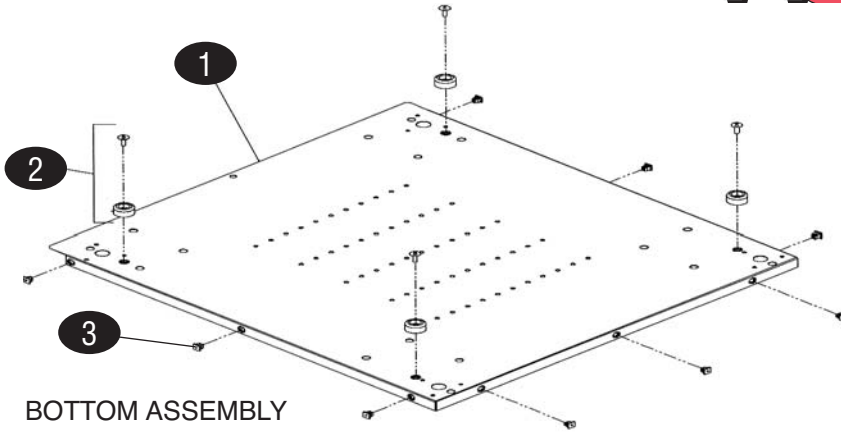

KEY	PART #	DESCRIPTION	KEY	PART #	DESCRIPTION
BOTTOM ASSEMBLY			FAN ASSEMBLY		
1	WP945W11	Bottom	11	WP4098W78	Nut, Jam, 1/4"-20
2	WPPS2670-4	Bumper Feet, pkg 4	12	WPPS2544	Fan, 4"Diam, Aluminum
3	WP4091K03	Grommet Screw, #10, pkg 9	n/s	WPPS2188	Fan Blade, Plastic
AIR PROBE ASSEMBLY			13	WP6159W01	Fan Gasket Assembly
4	WPPS2472	Air Probe	14	WPPS2196	Motor, 120v
5	WP1160N01	Plate	15	WP176W08	Mount Fan
6	NLA	Nut (not sold separately)	16	WP4098N53	Nut for Nylon Insert, #10-32
WATER PROBE ASSEMBLY			17	WP4098Q58	Nut for Nylon Insert, #8-32
7	WPPS2440	Water Probe Assembly	18	WP1070W02	Retainer Shaft
8	NLA	Water Probe (not sold separately)	19	WP6106W01	Plate Weld
9	NLA	Ferrule (not sold separately)	20	WP4023W21	Washer Slinger
10	NLA	Nut (not sold separately)	21	WPPS2704	Fan & Motor Assembly, Complete