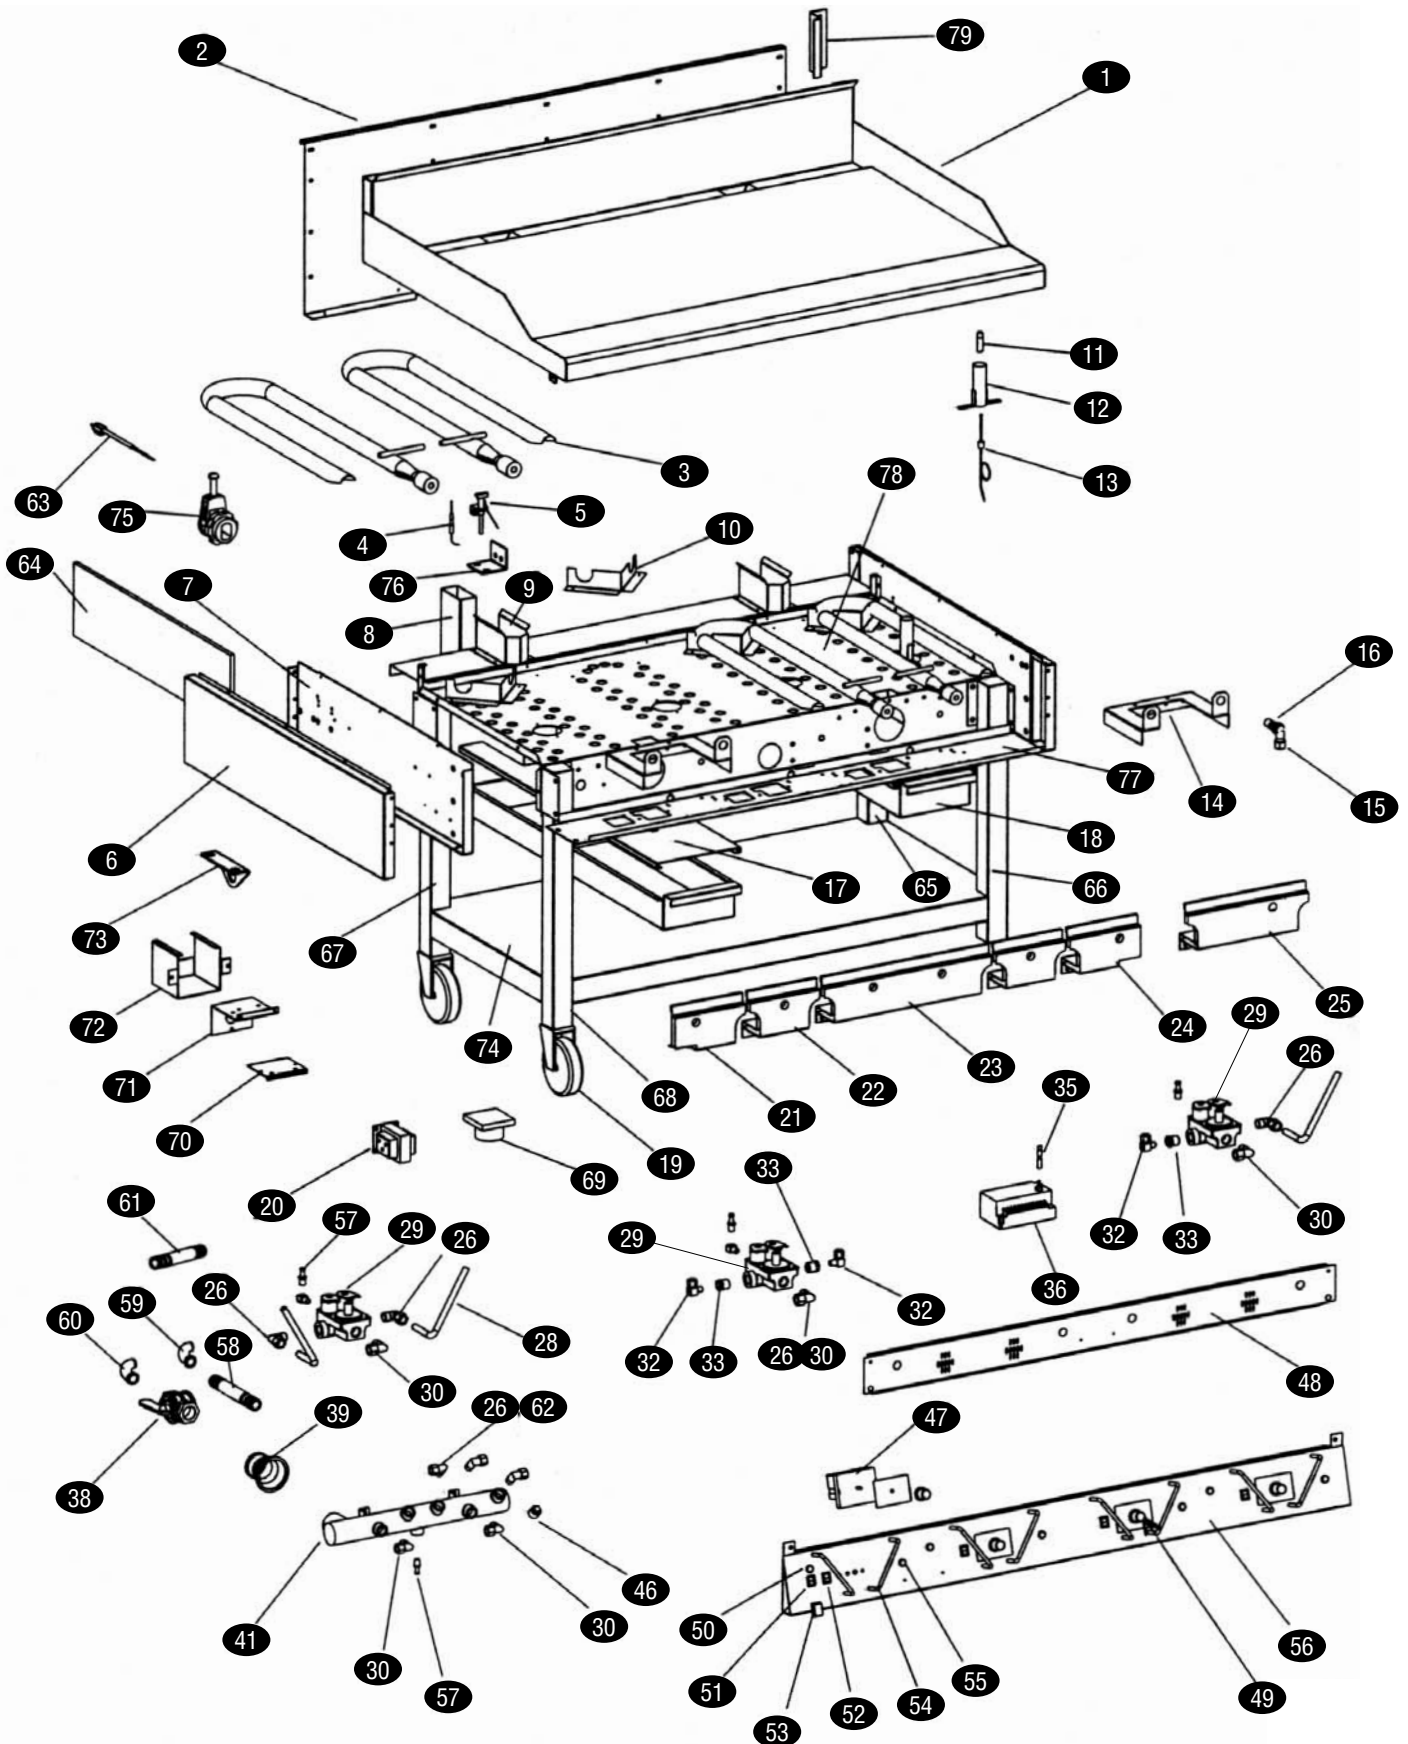

GRILLS

GARLAND®

KEY	PART #	DESCRIPTION	KEY	PART #	DESCRIPTION
1	GA2428699	Griddle Plate Assembly, 48"	49	GA4516847	Knob Kit
	GA2428699	Griddle Plate Assembly, 60"	50	GAG04055-2	Light, Green
2	GA2403500	Flue Panel, 48"	51	GA2423301	Switch
	GA2403700	Flue Panel, 60"	52	GA2423300	Switch
3	GA2405201	Burner Assembly, Left	53	GA2423400	Protection Cap
	GA2405201	Burner Assembly, Right	54	GA2432100	Handle (Knob Guard)
4	GA1466100	Flame Sensor	55	GAG04055-1	Light, Amber
5	GA2290400	Pilot Assembly, Natural Gas	56	GA2402399	Lower Front Panel, 48"
	GA2290401	Pilot Assembly, Propane		GA2440699	Lower Front Panel, 60"
6	GA2428798	Side Panel, Left	57	GAG02251-1	Test Spigot
	GA2428799	Side Panel, Right	58	GAG01738-4	NPT Nipple, 3/4"x2-1/2"
	GA2513899	Side Panel Assembly	59	GAG01474-3	NPT Elbow Reducer, 90°, 3/4" to 1"
7	GA2409298	Body End Assembly, Left, Old Style (pre 6/95)	60	GAG01474-5	NPT Elbow, 3/4"
	GA2409299	Body End Assembly, Right, Old Style	63	GAG2840-2	Cord & Plug Set, SJT, 120v, 15A, 3/4"
	GA2513798	Body End Assembly, Left	64	GA078100-15	Insulation, 32-1/2"x8"x1/2"
	GA2513799	Body End Assembly, Right	65	GA2409498	Rear R/H Leg Assembly, Caster, Old Style
8	GA2401499	Grease Chute Assembly		GA2409495	Rear R/H Leg Assembly, Foot, Old Style
9	GA2429900	Grease Chute Seal		GA2409496	Rear Counter Leg Assembly, Old Style
10	GA2408900	Rear Burner Support		GA2517699	Rear R/H Leg Assembly, Caster
11	GA2423600	Bayonet Adapter		GA2517697	Rear R/H Leg Assembly, Foot
12	GA2400699	Probe Shield Assembly		GA2517695	Counter Leg Assembly
13	GA2423501	J Thermocouple	66	GA2409598	Front R/H Leg Assembly, Caster, Old Style
14	GA2403000	Double Burner Mounting Bracket		GA2409595	Front R/H Leg Assembly, Foot, Old Style
	GA2403000	Single Burner Mounting Bracket		GA2409596	Front Counter Leg Assembly, Old Style
15	GA2431900	Orifice Fitting		GA2517598	Front L/H Leg Assembly, Caster
16	GAM8-38	Orifice Hood, Natural Gas		GA2517596	Front L/H Front Leg Assembly, Foot
	GAM8-52	Orifice Hood, Propane		GA2517695	Counter Leg Assembly
17	GA2429000	Pan Slide	67	GA2409499	Rear L/H Leg Assembly, Caster, Old Style
18	GA2430099	Rear Grease Pan		GA2409497	Rear L/H Leg Assembly, Foot, Old Style
	GA2430098	Grease Pan (Wendy's style option)		GA2409496	Rear Counter Leg Assembly, Old Style
19	GA2442000	Front Caster		GA2517698	Rear L/H Leg Assembly, Caster
	GA2442100	Rear Caster		GA2517696	Rear L/H Leg Assembly, Foot
20	GAG03559-1	Transformer, 48", 120v		GA2517695	Counter Leg Assembly
	GA2444500	Transformer, 60", 120v	68	GA2409599	Front L/H Leg Assembly, Caster, Old Style
	GA2283700	Transformer, 48", 208v & 240v		GA2409597	Front L/H Leg Assembly, Foot, Old Style
	GA2582500	Transformer, 60", 115v, 208v & 240v		GA2409596	Front Counter Leg Assembly, Old Style
21	GA2399498	Radiation Shield, Left, 48" & 60"		GA2517699	Front R/H Leg Assembly, Caster
22	GA2403199	Radiation Shield, 48" & 60"		GA2517697	Front R/H Leg Assembly, Foot
23	GA2399399	Radiation Shield, Double, 48" & 60"		GA2517695	Counter Leg Assembly
24	GA2399499	Radiation Shield, Right, 48" & 60"	69	GAG02954-1	Foot
25	GA2443299	Radiation Shield, 60" only	70	GA2437500	Transformer Support Bracket, 48" (G03559-1)
26	GA076050-26	Comp. Elbow, 3/8"x3/8"		GA2437400	Transformer Support Bracket, 48" Exp. (2283700)
28	GA2439200	Burner Tube	71	GA2501200	Electrical Box, Top
29	GA2405100	Gas Control/Regulator, Natural Gas, 60hz	72	GA2501300	Electrical Box, Bottom
	GA2405102	Gas Control/Regulator, Natural Gas, 50hz	73	GA2452800	Restraining Bracket
	GA2405101	Gas Control/Regulator, Propane, 60hz	74	GA2489399	Caster for Frame Assembly, 48"
	GA2405103	Gas Control/Regulator, Propane, 50hz		GA2489396	Caster for Frame Assembly, 60"
30	GAG02352-1	Comp. Elbow, 7/16"ccX3/8", N.P.T.		GA2489392	Feet for Frame Assembly, 48"
32	GAG03674-3	Pilot Valve, 1/8", N.P.T		GA2489391	Feet for Frame Assembly, 60"
33	GA076029-144	Reducing Bushing, 3/8"x1/8"	75	GAG01497-1	Strain Relief
35	GA20423600	Spark Plug Connector	76	GA2426700	Pilot Bracket
36	GA2152700	Ignition Control	77	GA2435600	Valve Panel, 48"
38	GAG01518-1	Shut-Off Valve		GA2441000	Valve Panel, 60"
39	GA2437100	Reducing Adapter, 1"x3/4"	78	GA2409101	Body Frame, 48", Old Style
41	GA2411099	Manifold Assembly		GA2440800	Body Frame, 60", Old Style
46	GAG01747-3	Pipe Plug, 3/8"		GA2516702	Body Frame, 48"
47	GA2432000	Electronic Thermostat w/Overlay Knob		GA2516703	Body Frame, 60"
48	GA2402200	Upper Front Panel, 48"	79	GA2428900	Flue Spacer
	GA2440500	Upper Front Panel, 60"			