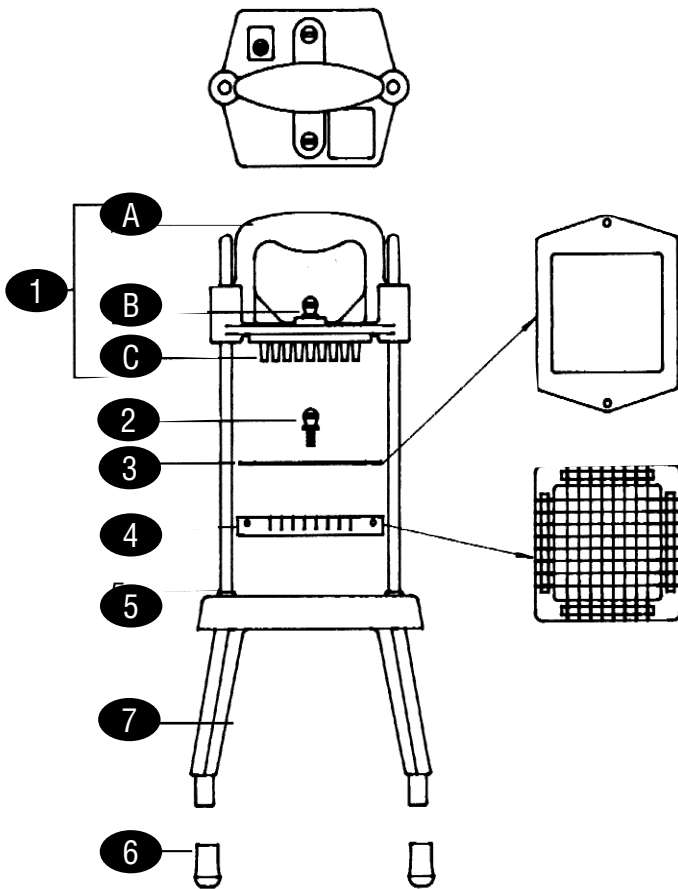

PRINCE CASTLE INC. WORLDWIDE

KEY	PART #	DESCRIPTION	KEY	PART #	DESCRIPTION
		NEW STYLE			OLD STYLE
1	PR910-38S	Complete Pusher Head Assembly (consists of items A, B & C)	1/2	-NLA-	Base & Guide Rods
A	PR910-34	Pusher Head Handle	3	PR910-8	Guide Rod Cushions, pkg of 2
B	PR76-563	Thumbscrews	4	PR908-11	Rubber Foot, pkg of 4
C	PR910-38	Pusher Head	5	PR910-6	Blade Frame
2	PR76-582S	Thumbscrews, Pkg of 2	6	PR913-1	Replacement Blade Set
3	PR910-39	Blade Cover	7	PR910-29	Pusher Head
4	PR910-50	Blade Set	8	PR910-34	Pusher Handle
5	PR910-8	Guide Rod Cushions, Pkg of 2	9	PR911-15	Blade Retaining Screws, pkg of 12
6	PR89-807S	Feet, Pkg of 4	10	PR910-21	Spacer
7	PR908-65S	Base w/Legs	n/s	PR910-29S	Pusher Head & Handle Assembly (incl. items # 3, 7, 8, 10, & A)
			n/s	H10204	Tomato Core-It
			A	PR76-563	Thumb Screw
			B	PR76-202	Set Screw, Socket Head