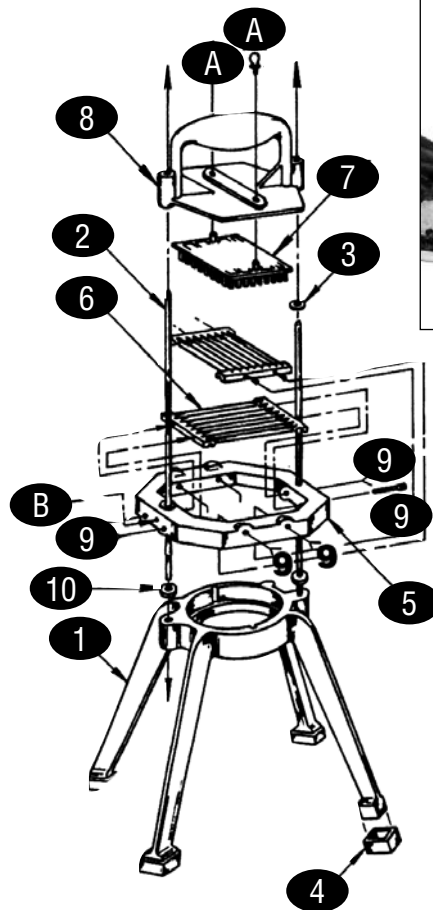

PRINCE CASTLE INC. WORLDWIDE

KEY	PART #	DESCRIPTION	KEY	PART #	DESCRIPTION
		NEW STYLE			OLD STYLE
1	PR910-38S	Complete Pusher Head Assembly (consists of items A, B & C)	1/2	-NLA-	Base & Guide Rods
A	PR910-34	Pusher Head Handle	3	PR910-8	Guide Rod Cushions, pkg of 2
B	PR76-563	Thumbscrews	4	PR908-11	Rubber Foot, pkg of 4
C	PR910-38	Pusher Head	5	PR910-6	Blade Frame
2	PR76-582S	Thumbscrews, Pkg of 2	6	PR913-1	Replacement Blade Set
3	PR910-39	Blade Cover	7	PR910-29	Pusher Head
4	PR910-50	Blade Set	8	PR910-34	Pusher Handle
5	PR910-8	Guide Rod Cushions, Pkg of 2	9	PR911-15	Blade Retaining Screws, pkg of 12
6	PR89-807S	Feet, Pkg of 4	10	PR910-21	Spacer
7	PR908-65S	Base w/Legs	n/s	PR910-29S	Pusher Head & Handle Assembly (incl. items # 3, 7, 8, 10, & A)
			n/s	H10204	Tomato Core-It
			A	PR76-563	Thumb Screw
			B	PR76-202	Set Screw, Socket Head