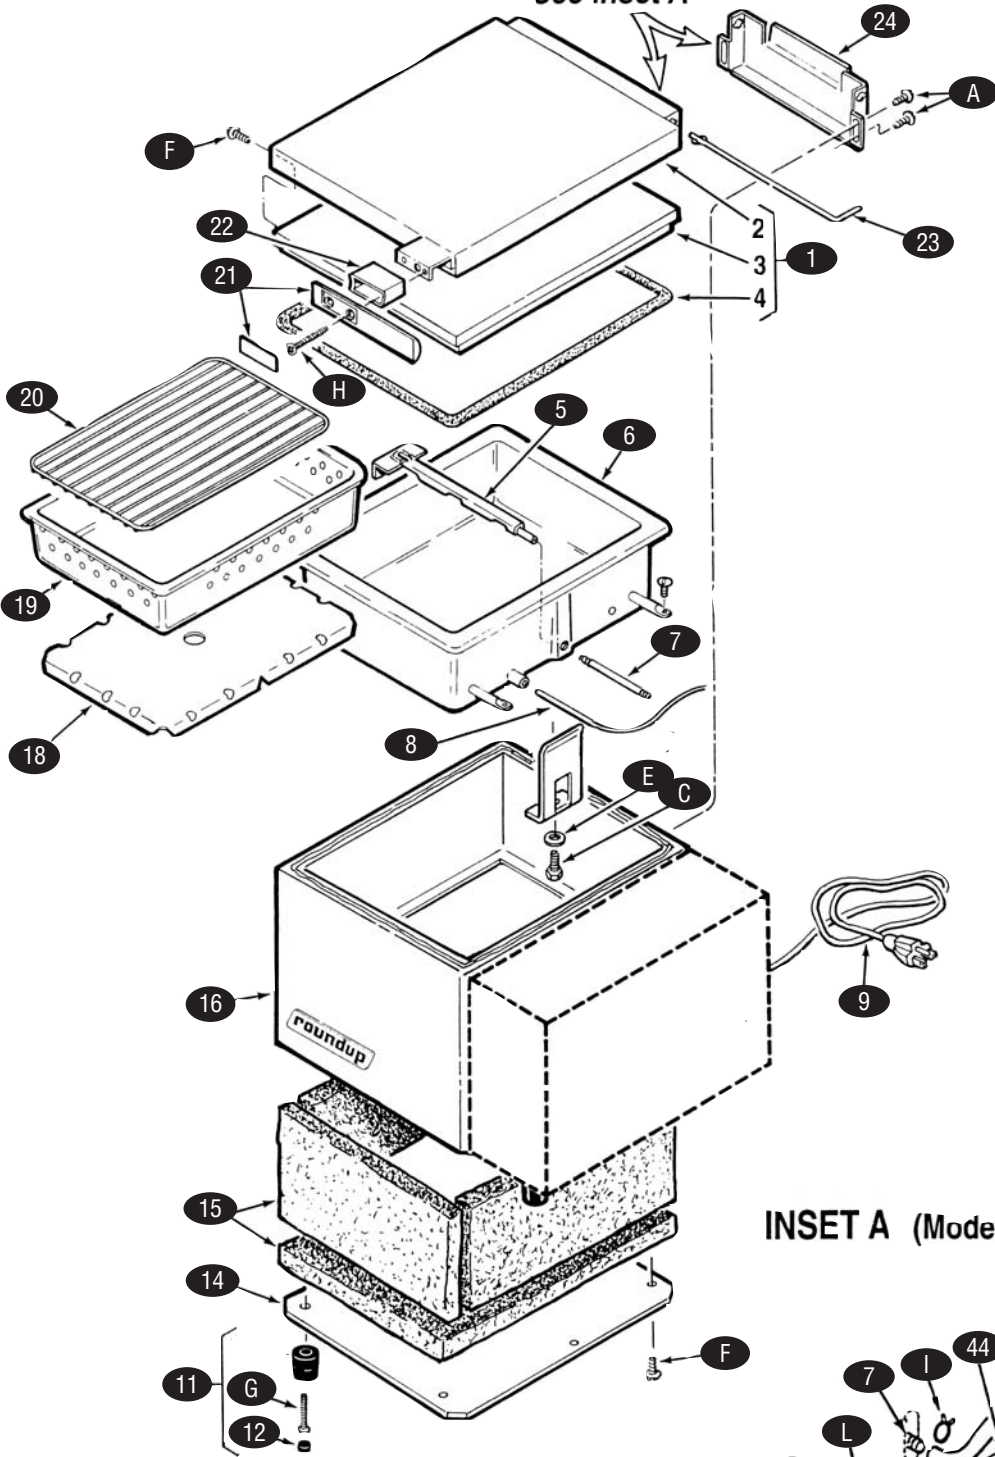

See Inset A

**INSET B (Model 100)**

**INSET A (Models 100 and 150)**

KEY	PART #	DESCRIPTION	KEY	PART #	DESCRIPTION
1	RU0011115	Top Cover Assembly, DFW Series (incl. items #2, 3 & 4)	33	RU7000134	Silicone Tube Kit (incl. 2 Tubes)
	RU0011154	Top Cover Assembly, DFWT Series (incl. items #2, 3 & 4)	35	RU4010166	Operate Switch
	RU0011162	Top Cover Assembly, DFWT Special Model (incl. items #2, 3 & 4)	36	RU4010151	Power Switch, 120 VAC
2	RU0020578	Top Cover Shell, DFW Series		RU4010137	Power Switch, 230 VAC
	RU0020577	Top Cover Shell, DFWT Series	37	RU7000154	Control Board, Manual Models
	RU0020453	Top Cover Shell, DFWT Special Model	39	RU7000319	Transformer
3	RU0021065	Top Cover Liner, DFW Series	40	RU7000652	Solid State Relay
	RU0021090	Top Cover Liner, DFWT Series	41	RU7000135	Hi-Limit Thermostat
4	RU7000122	Gasket, Top Cover, DFW Series	42	RU7000142	Terminal Block Kit (incl. item #43)
	RU7000123	Gasket, Top Cover, DFWT Series	43	RU100P967	Marking Label
5	RU0010145	Spray Tube Assembly, DFW	44	RU7000137	Water Pump Kit (incl. item #33)
	RU0010146	Spray Tube Assembly, DFWT	n/s	RU0010159	Filter Assembly, Water Tank
6	RU7000124	Steam Generator, DFW, 120 VAC	57	RU7000170	Check Valve
	RU7000147	Steam Generator, DFW, 120 VAC (special 1500W)			Note: Following items available in pkgs. of 10
	RU7000125	Steam Generator, DFW, 230 VAC	A	RU308P104	Screw, #8-32x3/8", Stainless Steel
	RU7000126	Steam Generator, DFWT, 120 VAC	B	RU211P127	Retaining Ring
	RU7000127	Steam Generator, DFWT, 230 VAC	C	RU325P109	Hex Screw
7	RU7000448	Steam Generator Tube	D	RU325P154	Lock Washer
8	RU4050210	Thermistor (Manual Models)	E	RU325P104	Flat Washer
9	RU0700451	Power Cord, 14/3 5-20P, 120 VAC	F	RU308P103	Screw, #8-32x1/4", Stainless Steel
	RU0700463	Power Cord, 14/3 5-15P, 120 VAC	G	RU308P164	Screw, #8-32x1", Stainless Steel
10	RU0400258	Strain Relief	H	RU308P132	Screw, #8-32x3/4" Flat, Stainless Steel
11	RU7000130	Leg Kit (incl. items #12 & 13)	I	RU211P103	Hose Clamp, 1/2" Diameter
12	RU2180145	Cover, Leg	J	RU306P123	Screw, #6-32x7/8", Stainless Steel
13	NLA	Leg, 1"	K	RU308P124	Screw, #8-32x1/2", 1-Way, Stainless Steel
14	RU0503069	Base Plate, DFW Series	L	RU308P143	Hex Nut, #8-32 "KEPS"
	RU0503178	Base Plate, DFWT Series	M	RU306P101	Hex Nut, #6-32, Stainless Steel
15	RU7000131	Insulation Kit, DFW	N	RU308P108	Screw, #8-32x3/4", Stainless Steel
	RU7000132	Insulation Kit, DFWT	O	RU406P107	Cable Tie
16	RU0021055	Main Housing, DFW Series	P	RU300P102	"U" Type Tinnerman
	varies	Main Housing, DFWT Series	Q	RU306P130	Hex Nut, #6-32 "KEPS"
18	RU0503177	Diffuser Pan, DFW Series	n/s	RU306P103	Screw, #6-32x3/8", Stainless Steel
	RU0503182	Diffuser Pan	n/s	RU020P117	"O" Ring
19	RU2130102	Perforated Pan, DFW Series	T	RU211P101	Hose Clamp, 3/8" Diameter
	RU2130103	Perforated Pan, DFWT Series	U	RU306P104	Screw, #6-32x1/4", Stainless Steel
20	RU0800106	Trivet, DFW Series, 11"x8-3/4"	V	RU306P106	Spotweld Nut, #6-32
	RU0800109	Trivet, DFWT Series, 12"x11"			
21	RU7000133	Handle Kit (incl. item #22)			
22	RU0020964	Handle Bracket Cover			
23	RU0800219	Top Cover Hinge Pan			
24	RU0501569	Top Cover Hinge Base			
25	RU0800280	Hinge Pin, DFW Special Model			
26	RU0502719	Hinge Base, DFW Special Model			
27	RU0600125	Spring, DFW Special Model			
28	RU0020952	Hinge Beam, DFWT Special Model			
29	RU0502722	Pivot Bracket, DFWT Special Model			
n/s	RU2100170	Water Tank Knob			
n/s	RU0021063	Access Cover Assembly			
32	RU2090101	Water Line Filter (NLA)			