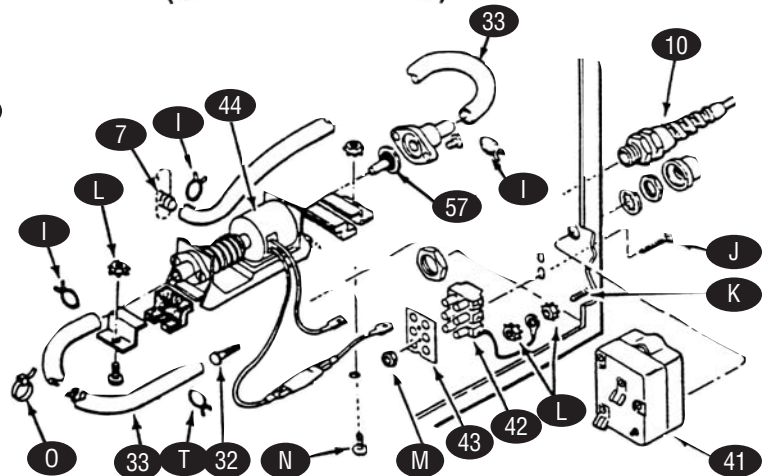

See Inset A

**INSET B (Model 100)**

**INSET A (Models 100 and 150)**

KEY	PART #	DESCRIPTION	KEY	PART #	DESCRIPTION
1	RU0011115	Top Cover Assembly, DFW Series (incl. items #2, 3 & 4)	33	RU7000134	Silicone Tube Kit (incl. 2 Tubes)
	RU0011154	Top Cover Assembly, DFWT Series (incl. items #2, 3 & 4)	35	RU4010166	Operate Switch
	RU0011162	Top Cover Assembly, DFWT Special Model (incl. items #2, 3 & 4)	36	RU4010151	Power Switch, 120 VAC
2	RU0020578	Top Cover Shell, DFW Series		RU4010137	Power Switch, 230 VAC
	RU0020577	Top Cover Shell, DFWT Series	37	RU7000154	Control Board, Manual Models
	RU0020453	Top Cover Shell, DFWT Special Model	39	RU7000319	Transformer
3	RU0021065	Top Cover Liner, DFW Series	40	RU7000652	Solid State Relay
	RU0021090	Top Cover Liner, DFWT Series	41	RU7000135	Hi-Limit Thermostat
4	RU7000122	Gasket, Top Cover, DFW Series	42	RU7000142	Terminal Block Kit (incl. item #43)
	RU7000123	Gasket, Top Cover, DFWT Series	43	RU100P967	Marking Label
5	RU0010145	Spray Tube Assembly, DFW	44	RU7000137	Water Pump Kit (incl. item #33)
	RU0010146	Spray Tube Assembly, DFWT	n/s	RU0010159	Filter Assembly, Water Tank
6	RU7000124	Steam Generator, DFW, 120 VAC	57	RU7000170	Check Valve
	RU7000147	Steam Generator, DFW, 120 VAC (special 1500W)			Note: Following items available in pkgs. of 10
	RU7000125	Steam Generator, DFW, 230 VAC	A	RU308P104	Screw, #8-32x3/8", Stainless Steel
	RU7000126	Steam Generator, DFWT, 120 VAC	B	RU211P127	Retaining Ring
	RU7000127	Steam Generator, DFWT, 230 VAC	C	RU325P109	Hex Screw
7	RU7000448	Steam Generator Tube	D	RU325P154	Lock Washer
8	RU4050210	Thermistor (Manual Models)	E	RU325P104	Flat Washer
9	RU0700451	Power Cord, 14/3 5-20P, 120 VAC	F	RU308P103	Screw, #8-32x1/4", Stainless Steel
	RU0700463	Power Cord, 14/3 5-15P, 120 VAC	G	RU308P164	Screw, #8-32x1", Stainless Steel
10	RU0400258	Strain Relief	H	RU308P132	Screw, #8-32x3/4" Flat, Stainless Steel
11	RU7000130	Leg Kit (incl. items #12 & 13)	I	RU211P103	Hose Clamp, 1/2" Diameter
12	RU2180145	Cover, Leg	J	RU306P123	Screw, #6-32x7/8", Stainless Steel
13	NLA	Leg, 1"	K	RU308P124	Screw, #8-32x1/2", 1-Way, Stainless Steel
14	RU0503069	Base Plate, DFW Series	L	RU308P143	Hex Nut, #8-32 "KEPS"
	RU0503178	Base Plate, DFWT Series	M	RU306P101	Hex Nut, #6-32, Stainless Steel
15	RU7000131	Insulation Kit, DFW	N	RU308P108	Screw, #8-32x3/4", Stainless Steel
	RU7000132	Insulation Kit, DFWT	O	RU406P107	Cable Tie
16	RU0021055	Main Housing, DFW Series	P	RU300P102	"U" Type Tinnerman
	varies	Main Housing, DFWT Series	Q	RU306P130	Hex Nut, #6-32 "KEPS"
18	RU0503177	Diffuser Pan, DFW Series	n/s	RU306P103	Screw, #6-32x3/8", Stainless Steel
	RU0503182	Diffuser Pan	n/s	RU020P117	"O" Ring
19	RU2130102	Perforated Pan, DFW Series	T	RU211P101	Hose Clamp, 3/8" Diameter
	RU2130103	Perforated Pan, DFWT Series	U	RU306P104	Screw, #6-32x1/4", Stainless Steel
20	RU0800106	Trivet, DFW Series, 11"x8-3/4"	V	RU306P106	Spotweld Nut, #6-32
	RU0800109	Trivet, DFWT Series, 12"x11"			
21	RU7000133	Handle Kit (incl. item #22)			
22	RU0020964	Handle Bracket Cover			
23	RU0800219	Top Cover Hinge Pan			
24	RU0501569	Top Cover Hinge Base			
25	RU0800280	Hinge Pin, DFW Special Model			
26	RU0502719	Hinge Base, DFW Special Model			
27	RU0600125	Spring, DFW Special Model			
28	RU0020952	Hinge Beam, DFWT Special Model			
29	RU0502722	Pivot Bracket, DFWT Special Model			
n/s	RU2100170	Water Tank Knob			
n/s	RU0021063	Access Cover Assembly			
32	RU2090101	Water Line Filter (NLA)			