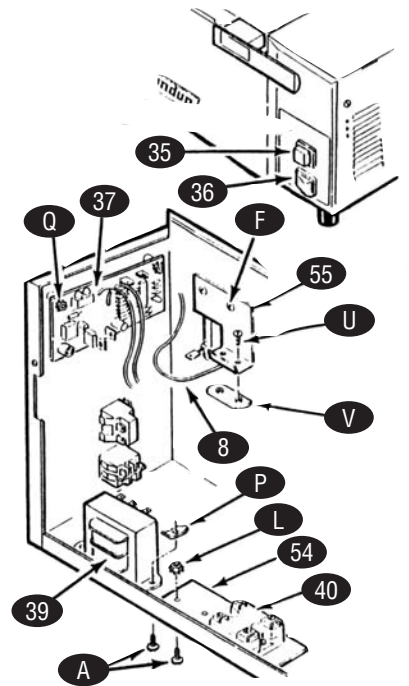

See Inset A

**INSET B (Model 100)**

**INSET A (Models 100 and 150)**

KEY	PART #	DESCRIPTION	KEY	PART #	DESCRIPTION
1	RU0011115	Top Cover Assembly, DFW Series (incl. items #2, 3 & 4)	33	RU7000134	Silicone Tube Kit (incl. 2 Tubes)
	RU0011154	Top Cover Assembly, DFWT Series (incl. items #2, 3 & 4)	35	RU4010166	Operate Switch
	RU0011162	Top Cover Assembly, DFWT Special Model (incl. items #2, 3 & 4)	36	RU4010151	Power Switch, 120 VAC
2	RU0020578	Top Cover Shell, DFW Series		RU4010137	Power Switch, 230 VAC
	RU0020577	Top Cover Shell, DFWT Series	37	RU7000154	Control Board, Manual Models
	RU0020453	Top Cover Shell, DFWT Special Model	39	RU7000319	Transformer
3	RU0021065	Top Cover Liner, DFW Series	40	RU7000652	Solid State Relay
	RU0021090	Top Cover Liner, DFWT Series	41	RU7000135	Hi-Limit Thermostat
4	RU7000122	Gasket, Top Cover, DFW Series	42	RU7000142	Terminal Block Kit (incl. item #43)
	RU7000123	Gasket, Top Cover, DFWT Series	43	RU100P967	Marking Label
5	RU0010145	Spray Tube Assembly, DFW	44	RU7000137	Water Pump Kit (incl. item #33)
	RU0010146	Spray Tube Assembly, DFWT	n/s	RU0010159	Filter Assembly, Water Tank
6	RU7000124	Steam Generator, DFW, 120 VAC	57	RU7000170	Check Valve
	RU7000147	Steam Generator, DFW, 120 VAC (special 1500W)			Note: Following items available in pkgs. of 10
	RU7000125	Steam Generator, DFW, 230 VAC	A	RU308P104	Screw, #8-32x3/8", Stainless Steel
	RU7000126	Steam Generator, DFWT, 120 VAC	B	RU211P127	Retaining Ring
	RU7000127	Steam Generator, DFWT, 230 VAC	C	RU325P109	Hex Screw
7	RU7000448	Steam Generator Tube	D	RU325P154	Lock Washer
8	RU4050210	Thermistor (Manual Models)	E	RU325P104	Flat Washer
9	RU0700451	Power Cord, 14/3 5-20P, 120 VAC	F	RU308P103	Screw, #8-32x1/4", Stainless Steel
	RU0700463	Power Cord, 14/3 5-15P, 120 VAC	G	RU308P164	Screw, #8-32x1", Stainless Steel
10	RU0400258	Strain Relief	H	RU308P132	Screw, #8-32x3/4" Flat, Stainless Steel
11	RU7000130	Leg Kit (incl. items #12 & 13)	I	RU211P103	Hose Clamp, 1/2" Diameter
12	RU2180145	Cover, Leg	J	RU306P123	Screw, #6-32x7/8", Stainless Steel
13	NLA	Leg, 1"	K	RU308P124	Screw, #8-32x1/2", 1-Way, Stainless Steel
14	RU0503069	Base Plate, DFW Series	L	RU308P143	Hex Nut, #8-32 "KEPS"
	RU0503178	Base Plate, DFWT Series	M	RU306P101	Hex Nut, #6-32, Stainless Steel
15	RU7000131	Insulation Kit, DFW	N	RU308P108	Screw, #8-32x3/4", Stainless Steel
	RU7000132	Insulation Kit, DFWT	O	RU406P107	Cable Tie
16	RU0021055	Main Housing, DFW Series	P	RU300P102	"U" Type Tinnerman
	varies	Main Housing, DFWT Series	Q	RU306P130	Hex Nut, #6-32 "KEPS"
18	RU0503177	Diffuser Pan, DFW Series	n/s	RU306P103	Screw, #6-32x3/8", Stainless Steel
	RU0503182	Diffuser Pan	n/s	RU020P117	"O" Ring
19	RU2130102	Perforated Pan, DFW Series	T	RU211P101	Hose Clamp, 3/8" Diameter
	RU2130103	Perforated Pan, DFWT Series	U	RU306P104	Screw, #6-32x1/4", Stainless Steel
20	RU0800106	Trivet, DFW Series, 11"x8-3/4"	V	RU306P106	Spotweld Nut, #6-32
	RU0800109	Trivet, DFWT Series, 12"x11"			
21	RU7000133	Handle Kit (incl. item #22)			
22	RU0020964	Handle Bracket Cover			
23	RU0800219	Top Cover Hinge Pan			
24	RU0501569	Top Cover Hinge Base			
25	RU0800280	Hinge Pin, DFW Special Model			
26	RU0502719	Hinge Base, DFW Special Model			
27	RU0600125	Spring, DFW Special Model			
28	RU0020952	Hinge Beam, DFWT Special Model			
29	RU0502722	Pivot Bracket, DFWT Special Model			
n/s	RU2100170	Water Tank Knob			
n/s	RU0021063	Access Cover Assembly			
32	RU2090101	Water Line Filter (NLA)			