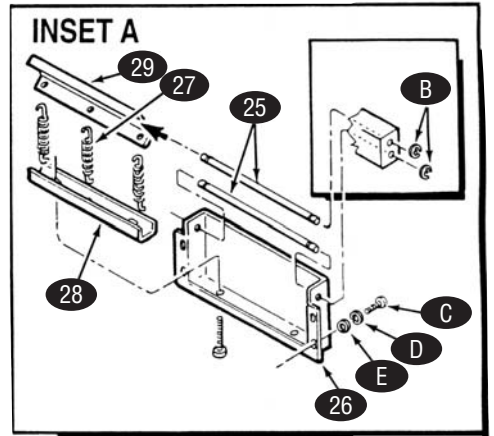

See Inset A

**INSET B (Model 100)**

**INSET A (Models 100 and 150)**

KEY	PART #	DESCRIPTION	KEY	PART #	DESCRIPTION
1	RU0011115	Top Cover Assembly, DFW Series (incl. items #2, 3 & 4)	33	RU7000134	Silicone Tube Kit (incl. 2 Tubes)
	RU0011154	Top Cover Assembly, DFWT Series (incl. items #2, 3 & 4)	35	RU4010166	Operate Switch
	RU0011162	Top Cover Assembly, DFWT Special Model (incl. items #2, 3 & 4)	36	RU4010151	Power Switch, 120 VAC
2	RU0020578	Top Cover Shell, DFW Series		RU4010137	Power Switch, 230 VAC
	RU0020577	Top Cover Shell, DFWT Series	37	RU7000154	Control Board, Manual Models
	RU0020453	Top Cover Shell, DFWT Special Model	39	RU7000319	Transformer
3	RU0021065	Top Cover Liner, DFW Series	40	RU7000652	Solid State Relay
	RU0021090	Top Cover Liner, DFWT Series	41	RU7000135	Hi-Limit Thermostat
4	RU7000122	Gasket, Top Cover, DFW Series	42	RU7000142	Terminal Block Kit (incl. item #43)
	RU7000123	Gasket, Top Cover, DFWT Series	43	RU100P967	Marking Label
5	RU0010145	Spray Tube Assembly, DFW	44	RU7000137	Water Pump Kit (incl. item #33)
	RU0010146	Spray Tube Assembly, DFWT	n/s	RU0010159	Filter Assembly, Water Tank
6	RU7000124	Steam Generator, DFW, 120 VAC	57	RU7000170	Check Valve
	RU7000147	Steam Generator, DFW, 120 VAC (special 1500W)			Note: Following items available in pkgs. of 10
	RU7000125	Steam Generator, DFW, 230 VAC	A	RU308P104	Screw, #8-32x3/8", Stainless Steel
	RU7000126	Steam Generator, DFWT, 120 VAC	B	RU211P127	Retaining Ring
	RU7000127	Steam Generator, DFWT, 230 VAC	C	RU325P109	Hex Screw
7	RU7000448	Steam Generator Tube	D	RU325P154	Lock Washer
8	RU4050210	Thermistor (Manual Models)	E	RU325P104	Flat Washer
9	RU0700451	Power Cord, 14/3 5-20P, 120 VAC	F	RU308P103	Screw, #8-32x1/4", Stainless Steel
	RU0700463	Power Cord, 14/3 5-15P, 120 VAC	G	RU308P164	Screw, #8-32x1", Stainless Steel
10	RU0400258	Strain Relief	H	RU308P132	Screw, #8-32x3/4" Flat, Stainless Steel
11	RU7000130	Leg Kit (incl. items #12 & 13)	I	RU211P103	Hose Clamp, 1/2" Diameter
12	RU2180145	Cover, Leg	J	RU306P123	Screw, #6-32x7/8", Stainless Steel
13	NLA	Leg, 1"	K	RU308P124	Screw, #8-32x1/2", 1-Way, Stainless Steel
14	RU0503069	Base Plate, DFW Series	L	RU308P143	Hex Nut, #8-32 "KEPS"
	RU0503178	Base Plate, DFWT Series	M	RU306P101	Hex Nut, #6-32, Stainless Steel
15	RU7000131	Insulation Kit, DFW	N	RU308P108	Screw, #8-32x3/4", Stainless Steel
	RU7000132	Insulation Kit, DFWT	O	RU406P107	Cable Tie
16	RU0021055	Main Housing, DFW Series	P	RU300P102	"U" Type Tinnerman
	varies	Main Housing, DFWT Series	Q	RU306P130	Hex Nut, #6-32 "KEPS"
18	RU0503177	Diffuser Pan, DFW Series	n/s	RU306P103	Screw, #6-32x3/8", Stainless Steel
	RU0503182	Diffuser Pan	n/s	RU020P117	"O" Ring
19	RU2130102	Perforated Pan, DFW Series	T	RU211P101	Hose Clamp, 3/8" Diameter
	RU2130103	Perforated Pan, DFWT Series	U	RU306P104	Screw, #6-32x1/4", Stainless Steel
20	RU0800106	Trivet, DFW Series, 11"x8-3/4"	V	RU306P106	Spotweld Nut, #6-32
	RU0800109	Trivet, DFWT Series, 12"x11"			
21	RU7000133	Handle Kit (incl. item #22)			
22	RU0020964	Handle Bracket Cover			
23	RU0800219	Top Cover Hinge Pan			
24	RU0501569	Top Cover Hinge Base			
25	RU0800280	Hinge Pin, DFW Special Model			
26	RU0502719	Hinge Base, DFW Special Model			
27	RU0600125	Spring, DFW Special Model			
28	RU0020952	Hinge Beam, DFWT Special Model			
29	RU0502722	Pivot Bracket, DFWT Special Model			
n/s	RU2100170	Water Tank Knob			
n/s	RU0021063	Access Cover Assembly			
32	RU2090101	Water Line Filter (NLA)			