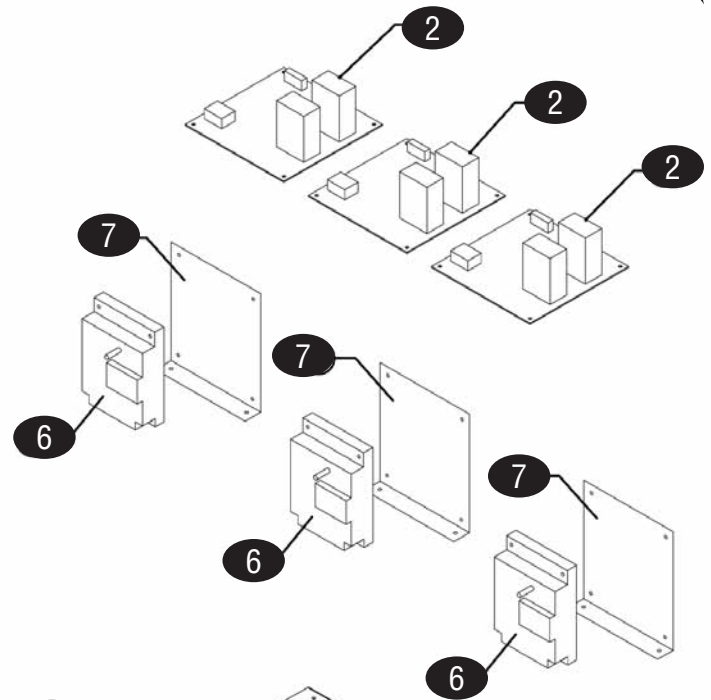

ACTUATOR ASSEMBLY

KEY	PART #	DESCRIPTION	KEY	PART #	DESCRIPTION
1	GA4516080	Actuator Frame, Wa			
2	GA4518156	Pillow Block Assembly			
3	GA4525541	Linear Actuator			
4	GA1857601	Switch Bracket			
5	GA1855601	Platen Limit Switch, Upper/Lower			
6	GA4518787	Mount Block, Actuator, Painted			
7	GA4516097	Base Bracket, Actuator			
8	GA8003424	Shoulder Bolts, 1/4-20x2.25"			
9	GA8000206	Washer, Locking, 1/4"			

### GRILLS

HEAT SINK ASSEMBLY

FLUE ASSEMBLY

COMPLETE BURNER ASSEMBLY

15

Kit only for units manufactured upto Nov 1/08

KEY	PART #	DESCRIPTION	KEY	PART #	DESCRIPTION
1	GA4516116	Heat Sink	12	GA4524066	Igniter (Left Igniter Replacement Kit see #15)
2	GA4516988	Relay	13	GA4525537	Electrode Igniter
3	GA4517392	Pressure Switch	14	GA1864803	Ignition Cable
4	GA1811903	Thermal Interface, MAT	15	GA4525538	Service Kit, (incl. #12-14 above)
5	GA4517403	Burner Assembly, Lp	16	GA1864701	Gas Valve, Natural
	GA4517462	Burner Assembly, Natural	17	GA4525845	Blower Motor, 120v
6	GA4517396	Flue Box, Inner	18	GAWFT125750	Woven FG Tape, w/PSA, 1/8x3/4"
7	GA4517397	Flue Box, Outer	19	GA1027499	Connector Assembly, Male, 7/16CC, 3/8NPT
8	GA4517398	Flue Bottom			
9	GA4517399	Flue Top			
10	GA4517401	Flue Riser, Inner			
11	GA4517400	Flue Riser, Outer			

### GRIDDLES

KEY	PART #	DESCRIPTION	KEY	PART #	DESCRIPTION
A	GA4517378	Tubing, Left (Left Zone location)			
B	GA4517377	Tubing, Center (Center Zone location)			
C	GA4517376	Tubing, Right (Right Zone location)			
1	GA4516078	Component, Mounting Bracket			
2	GA4516989	Motor Speed Control			
3	GA4516079	Contactor Bracket			
4	GA1269800	Transformer, 24v			
5	GA1637001	Contactor, 3 Pole, 120v			
6	GA1864901	Ignition Module			
7	GA1865901	Bracket, Ignition Module			