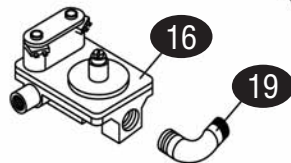

ACTUATOR ASSEMBLY

KEY	PART #	DESCRIPTION	KEY	PART #	DESCRIPTION
1	GA4516080	Actuator Frame, Wa			
2	GA4518156	Pillow Block Assembly			
3	GA4525541	Linear Actuator			
4	GA1857601	Switch Bracket			
5	GA1855601	Platen Limit Switch, Upper/Lower			
6	GA4518787	Mount Block, Actuator, Painted			
7	GA4516097	Base Bracket, Actuator			
8	GA8003424	Shoulder Bolts, 1/4-20x2.25"			
9	GA8000206	Washer, Locking, 1/4"			

### GRILLS

HEAT SINK ASSEMBLY

FLUE ASSEMBLY

COMPLETE BURNER ASSEMBLY

15

Kit only for units manufactured upto Nov 1/08

KEY	PART #	DESCRIPTION	KEY	PART #	DESCRIPTION
1	GA4516116	Heat Sink	12	GA4524066	Igniter (Left Igniter Replacement Kit see #15)
2	GA4516988	Relay	13	GA4525537	Electrode Igniter
3	GA4517392	Pressure Switch	14	GA1864803	Ignition Cable
4	GA1811903	Thermal Interface, MAT	15	GA4525538	Service Kit, (incl. #12-14 above)
5	GA4517403	Burner Assembly, Lp	16	GA1864701	Gas Valve, Natural
	GA4517462	Burner Assembly, Natural	17	GA4525845	Blower Motor, 120v
6	GA4517396	Flue Box, Inner	18	GAWFT125750	Woven FG Tape, w/PSA, 1/8x3/4"
7	GA4517397	Flue Box, Outer	19	GA1027499	Connector Assembly, Male, 7/16CC, 3/8NPT
8	GA4517398	Flue Bottom			
9	GA4517399	Flue Top			
10	GA4517401	Flue Riser, Inner			
11	GA4517400	Flue Riser, Outer			

### GRIDDLES

KEY	PART #	DESCRIPTION	KEY	PART #	DESCRIPTION
A	GA4517378	Tubing, Left (Left Zone location)			
B	GA4517377	Tubing, Center (Center Zone location)			
C	GA4517376	Tubing, Right (Right Zone location)			
1	GA4516078	Component, Mounting Bracket			
2	GA4516989	Motor Speed Control			
3	GA4516079	Contactor Bracket			
4	GA1269800	Transformer, 24v			
5	GA1637001	Contactor, 3 Pole, 120v			
6	GA1864901	Ignition Module			
7	GA1865901	Bracket, Ignition Module			