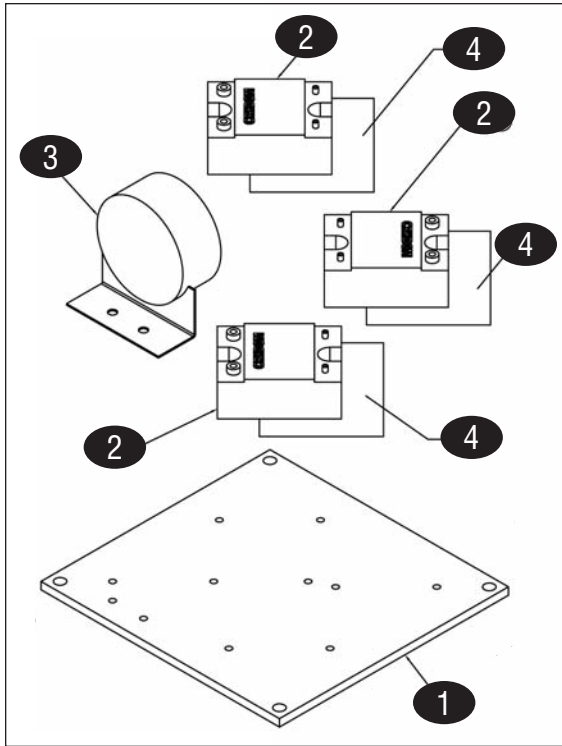

GRILLS

HEAT SINK ASSEMBLY