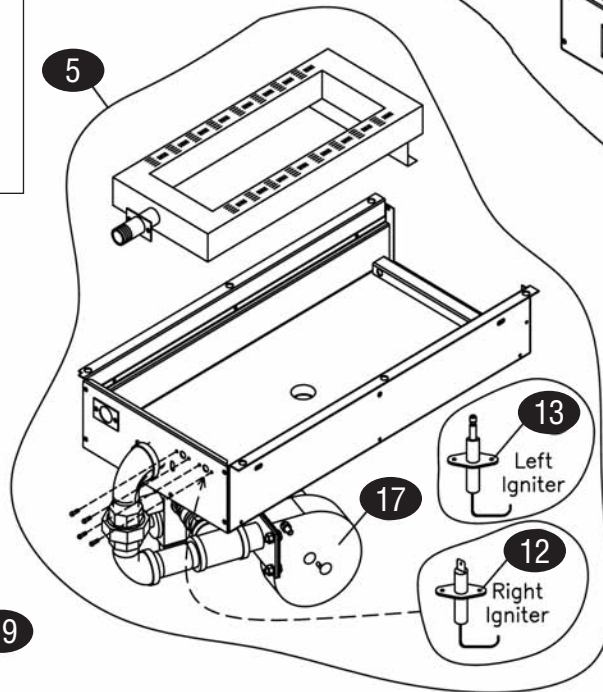

ACTUATOR ASSEMBLY

KEY	PART #	DESCRIPTION	KEY	PART #	DESCRIPTION
1	GA4516080	Actuator Frame, Wa			
2	GA4518156	Pillow Block Assembly			
3	GA4525541	Linear Actuator			
4	GA1857601	Switch Bracket			
5	GA1855601	Platen Limit Switch, Upper/Lower			
6	GA4518787	Mount Block, Actuator, Painted			
7	GA4516097	Base Bracket, Actuator			
8	GA8003424	Shoulder Bolts, 1/4-20x2.25"			
9	GA8000206	Washer, Locking, 1/4"			

### GRILLS

HEAT SINK ASSEMBLY

FLUE ASSEMBLY

COMPLETE BURNER ASSEMBLY

15

Kit only for units manufactured upto Nov 1/08

KEY	PART #	DESCRIPTION	KEY	PART #	DESCRIPTION
1	GA4516116	Heat Sink	12	GA4524066	Igniter (Left Igniter Replacement Kit see #15)
2	GA4516988	Relay	13	GA4525537	Electrode Igniter
3	GA4517392	Pressure Switch	14	GA1864803	Ignition Cable
4	GA1811903	Thermal Interface, MAT	15	GA4525538	Service Kit, (incl. #12-14 above)
5	GA4517403	Burner Assembly, Lp	16	GA1864701	Gas Valve, Natural
	GA4517462	Burner Assembly, Natural	17	GA4525845	Blower Motor, 120v
6	GA4517396	Flue Box, Inner	18	GAWFT125750	Woven FG Tape, w/PSA, 1/8x3/4"
7	GA4517397	Flue Box, Outer	19	GA1027499	Connector Assembly, Male, 7/16CC, 3/8NPT
8	GA4517398	Flue Bottom			
9	GA4517399	Flue Top			
10	GA4517401	Flue Riser, Inner			
11	GA4517400	Flue Riser, Outer			

### GRIDDLES

KEY	PART #	DESCRIPTION	KEY	PART #	DESCRIPTION
A	GA4517378	Tubing, Left (Left Zone location)			
B	GA4517377	Tubing, Center (Center Zone location)			
C	GA4517376	Tubing, Right (Right Zone location)			
1	GA4516078	Component, Mounting Bracket			
2	GA4516989	Motor Speed Control			
3	GA4516079	Contactor Bracket			
4	GA1269800	Transformer, 24v			
5	GA1637001	Contactor, 3 Pole, 120v			
6	GA1864901	Ignition Module			
7	GA1865901	Bracket, Ignition Module			