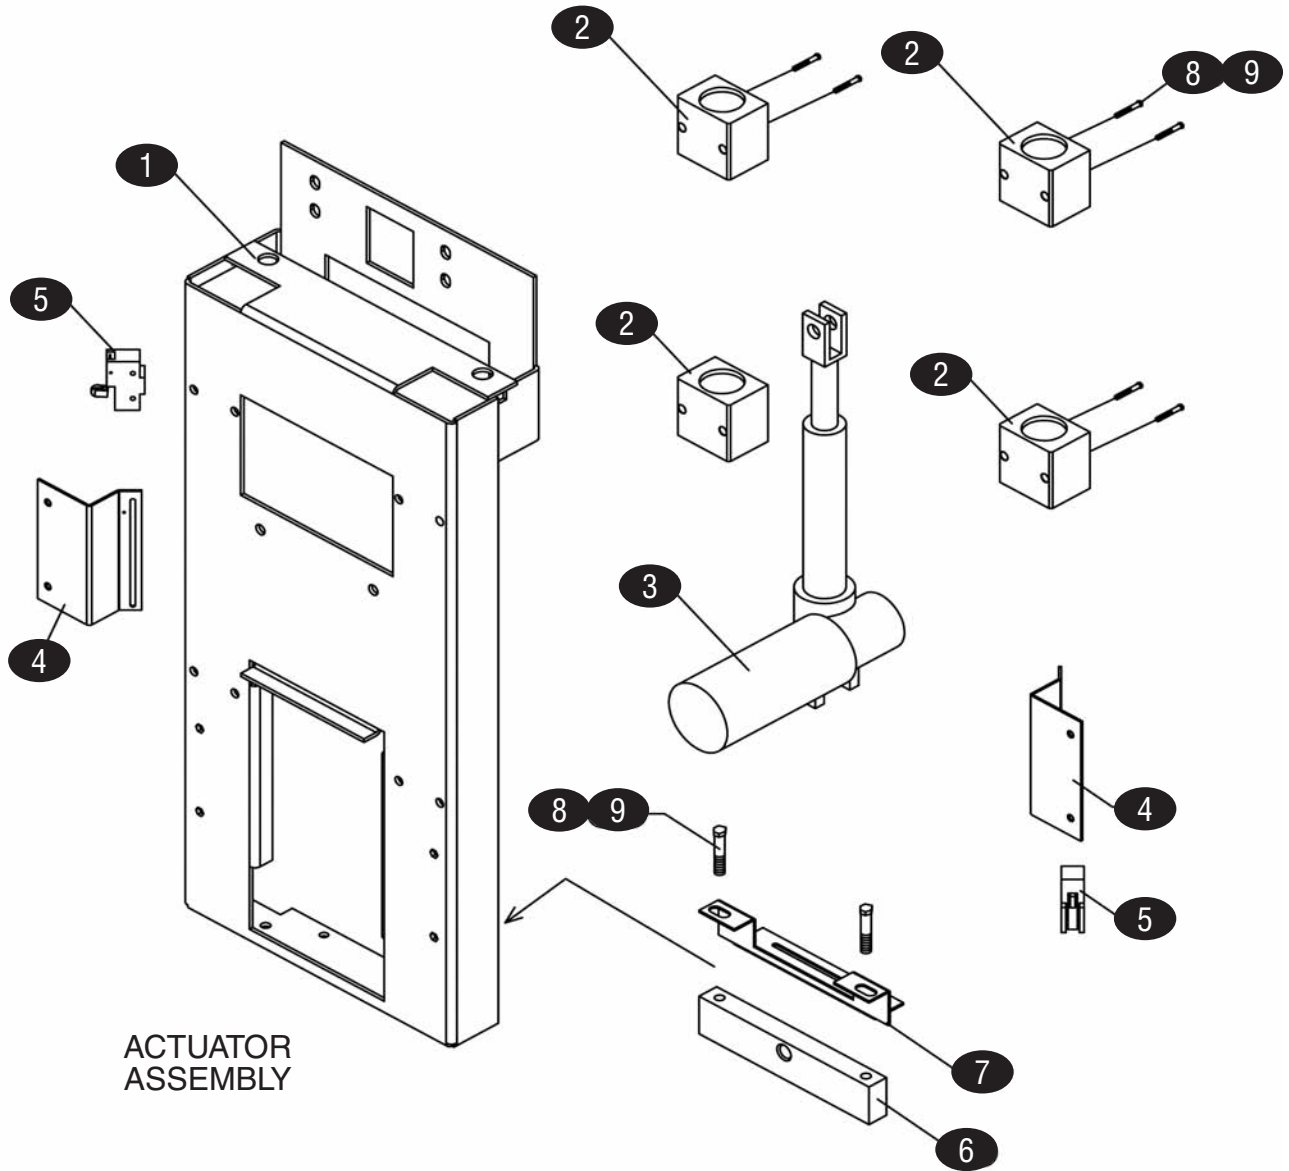

ACTUATOR ASSEMBLY

KEY	PART #	DESCRIPTION	KEY	PART #	DESCRIPTION
1	GA4516080	Actuator Frame, Wa			
2	GA4518156	Pillow Block Assembly			
3	GA4525541	Linear Actuator			
4	GA1857601	Switch Bracket			
5	GA1855601	Platen Limit Switch, Upper/Lower			
6	GA4518787	Mount Block, Actuator, Painted			
7	GA4516097	Base Bracket, Actuator			
8	GA8003424	Shoulder Bolts, 1/4-20x2.25"			
9	GA8000206	Washer, Locking, 1/4"