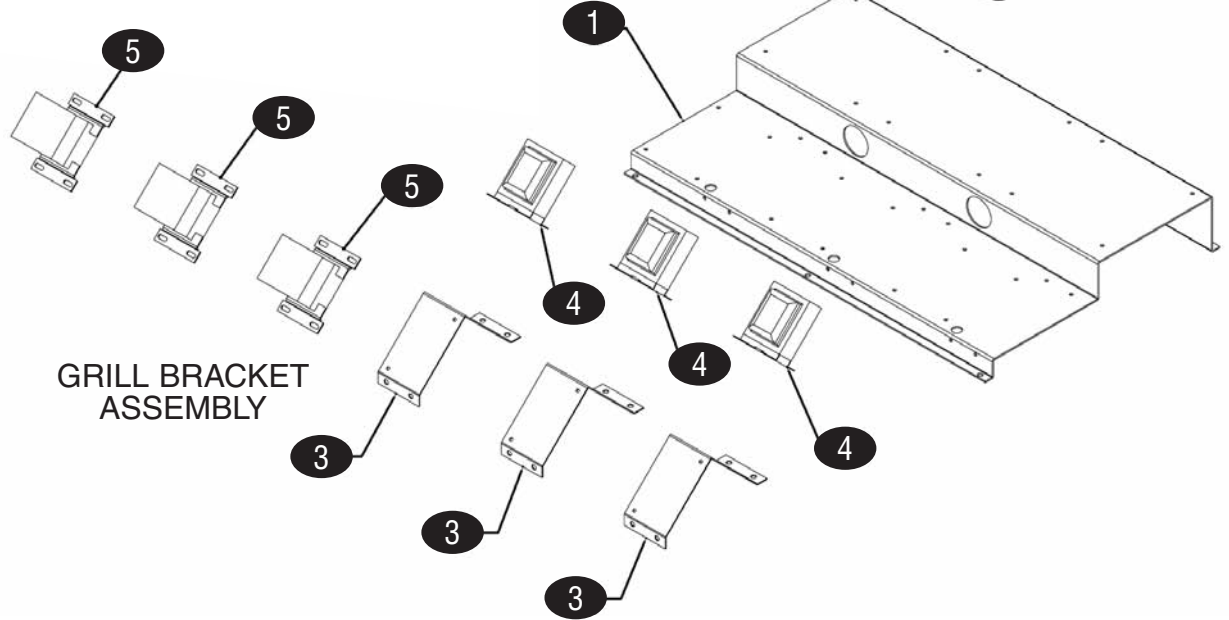

ACTUATOR ASSEMBLY

KEY	PART #	DESCRIPTION	KEY	PART #	DESCRIPTION
1	GA4516080	Actuator Frame, Wa			
2	GA4518156	Pillow Block Assembly			
3	GA4525541	Linear Actuator			
4	GA1857601	Switch Bracket			
5	GA1855601	Platen Limit Switch, Upper/Lower			
6	GA4518787	Mount Block, Actuator, Painted			
7	GA4516097	Base Bracket, Actuator			
8	GA8003424	Shoulder Bolts, 1/4-20x2.25"			
9	GA8000206	Washer, Locking, 1/4"			

### GRILLS

HEAT SINK ASSEMBLY

FLUE ASSEMBLY

COMPLETE BURNER ASSEMBLY

15

Kit only for units manufactured upto Nov 1/08

KEY	PART #	DESCRIPTION	KEY	PART #	DESCRIPTION
1	GA4516116	Heat Sink	12	GA4524066	Igniter (Left Igniter Replacement Kit see #15)
2	GA4516988	Relay	13	GA4525537	Electrode Igniter
3	GA4517392	Pressure Switch	14	GA1864803	Ignition Cable
4	GA1811903	Thermal Interface, MAT	15	GA4525538	Service Kit, (incl. #12-14 above)
5	GA4517403	Burner Assembly, Lp	16	GA1864701	Gas Valve, Natural
	GA4517462	Burner Assembly, Natural	17	GA4525845	Blower Motor, 120v
6	GA4517396	Flue Box, Inner	18	GAWFT125750	Woven FG Tape, w/PSA, 1/8x3/4"
7	GA4517397	Flue Box, Outer	19	GA1027499	Connector Assembly, Male, 7/16CC, 3/8NPT
8	GA4517398	Flue Bottom			
9	GA4517399	Flue Top			
10	GA4517401	Flue Riser, Inner			
11	GA4517400	Flue Riser, Outer			

### GRIDDLES

KEY	PART #	DESCRIPTION	KEY	PART #	DESCRIPTION
A	GA4517378	Tubing, Left (Left Zone location)			
B	GA4517377	Tubing, Center (Center Zone location)			
C	GA4517376	Tubing, Right (Right Zone location)			
1	GA4516078	Component, Mounting Bracket			
2	GA4516989	Motor Speed Control			
3	GA4516079	Contactor Bracket			
4	GA1269800	Transformer, 24v			
5	GA1637001	Contactor, 3 Pole, 120v			
6	GA1864901	Ignition Module			
7	GA1865901	Bracket, Ignition Module			