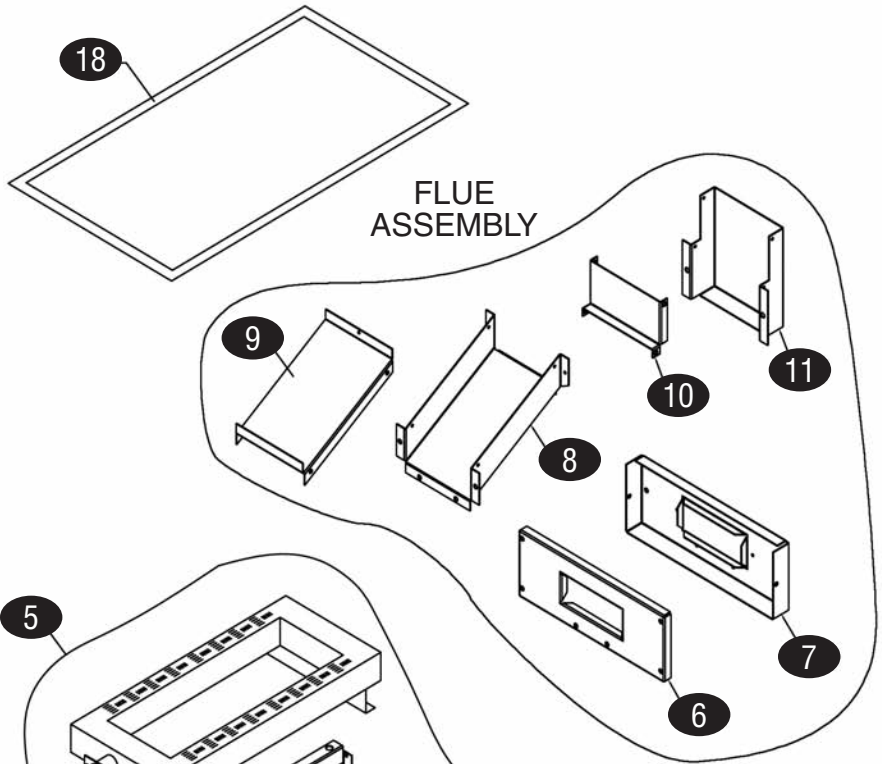

FLUE ASSEMBLY