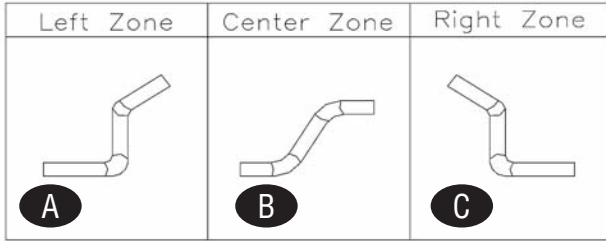

### GRIDDLES

KEY	PART #	DESCRIPTION	KEY	PART #	DESCRIPTION
A	GA4517378	Tubing, Left (Left Zone location)			
B	GA4517377	Tubing, Center (Center Zone location)			
C	GA4517376	Tubing, Right (Right Zone location)			
1	GA4516078	Component, Mounting Bracket			
2	GA4516989	Motor Speed Control			
3	GA4516079	Contactor Bracket			
4	GA1269800	Transformer, 24v			
5	GA1637001	Contactor, 3 Pole, 120v			
6	GA1864901	Ignition Module			
7	GA1865901	Bracket, Ignition Module			