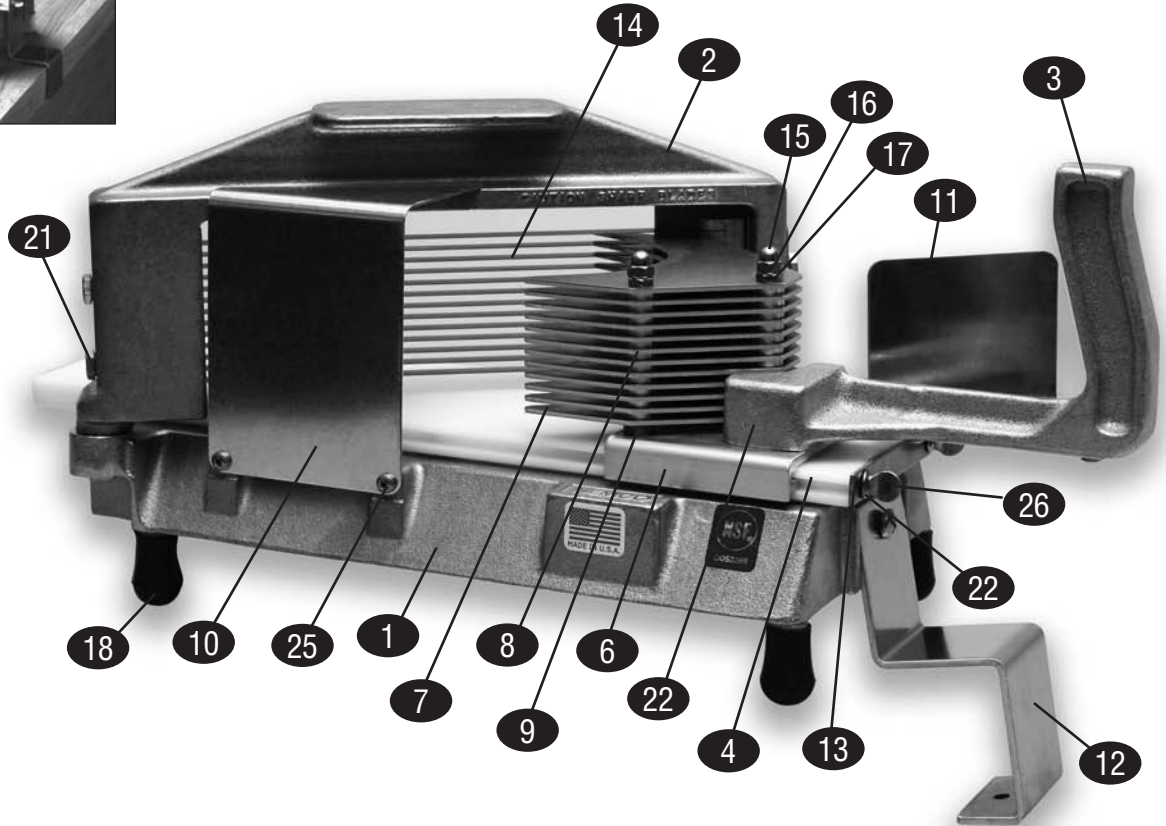

NEMCO
FOOD EQUIPMENT

KEY	PART #	DESCRIPTION	KEY	PART #	DESCRIPTION
1	NEM55451	Frame	21	NEM45628	Hex Head Screw, 1/4"x1"
2	NEM55452	Blade Holder	22	NEM45629	Machine Screw for Slide Board, 1/4"x1/2"
3	NEM55453	Handle	n/s	NEM55642	Machine Screw, #10x1/2"
4	NEM55849	Slide Board	25	NEM45141	Machine Screw, #8x3/8"
6	NEM55520	Guide Plate	26	NEM45632-1	Thumb Screw, 1/4"x1/2"
7	NEM55457	Pusher Plate	27	NEM55600-1	Complete Unit, 3/16" Cut
8	NEM55458-1	Spacer, 3/16" Cut		NEM55600-2	Complete Unit, 1/4" Cut
	NEM55458-2	Spacer, 1/4" Cut	n/s	NEM55625-1	Pusher Head Assembly, 3/16"
9	NEM55458-4	Spacer, 3/16" Cut (Red)	n/s	NEM55625-2	Pusher Head Assembly, 1/4" (incl.7, 8, 9, 15, 16&17)
	NEM55458-3	Spacer, 1/4" Cut (Blue)	n/s	NEM45629	Table Stop Screw, Slotted Pan Head, 1/4-20x1/2"
10	NEM55462	Blade Shield			
11	NEM55463	Hand Shield			
12	NEM55464	Table Stop			
13	NEM55465	Slide Stop			
14	NEM55466-1	Blade Kit for 3/16" Cut, 13 Blades			
	NEM55466-2	Blade Kit for 1/4" Cut, 10 Blades			
15	NEM45059-1	Acorn Nut			
16	NEM45060	Hex Nut			
17	NEM45452	Washer			
18	NEM45457	Foot Pad			
n/s	NEM45460	Bumper			
n/s	NEM45627	Machine Screw, #10x2-3/4"			