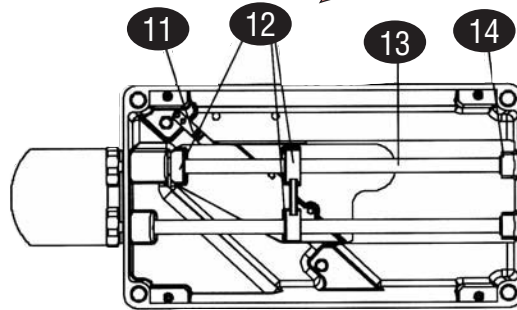

PRINCE CASTLE INC. WORLDWIDE

KEY	PART #	DESCRIPTION	KEY	PART #	DESCRIPTION
1	PR943-038A	Blade Assembly, 3/16" (0.48cm), 12 Blades			
	PR943-039A	Blade Assembly, 1/4" (0.64cm)			
	PR943-040A	Blade Assembly, 3/8" (0.95cm)			
	PR943-041A	Blade Assembly, 7/32" (0.55cm)			
2	PR943-047S	Table Stop w/Knobs			
3	PR943-049S	Pusher Handle w/Mounting Screw			
4	PR943-050	Pusher Assembly, 3/16" (0.48cm) & 3/8" (0.95cm)			
	PR943-051	Tomato Pusher Assembly, 1/4" (0.64cm)			
	PR943-052	Tomato Pusher Assembly, 7/32" (0.55cm)			
5	PR943-004S	Bridge w/Mounting Screws			
6	PR943-018S	Tomato Catcher			
7	PR943-033S	Guide Rod Knobs, Pkg of 2			
8	PR943-012	Blade Guard			
9	PR943-002	Base			
10	PR89-959S	Rubber Foot, Pkg of 4			
11	PR943-034S	Blade Latch Kit			
12	PR943-015	Bearing			
13	PR943-017S	Guide Rods w/Cushions, Set of 2			
14	PR919-17S	Guide Rod Cushions, Pkg of 4			
n/s	PR943-016	Carriage Plate, Slide Board			
15	H80043P	Tomato Saber Unit			