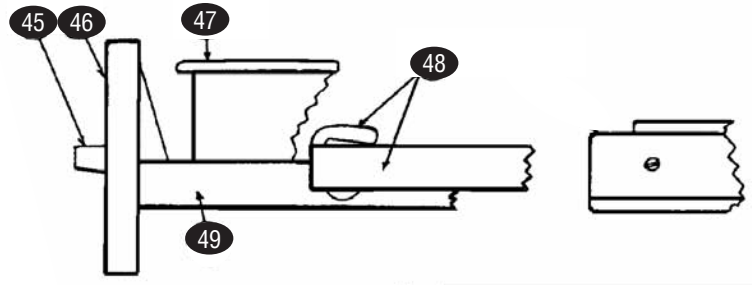

warming

STEAMERS

NFS STEAMER

HAGAR

(formerly Toastswell)

KEY	PART #	DESCRIPTION	KEY	PART #	DESCRIPTION
1	SM09-07-0075	Knob, Water Pan	44	SM10-07-0015	Pump Tube Strainer
2	SM08-07-0230	Screw, #10-24, for Water Pan Knob	n/s	SM08-07-0148	Hose Connector
3	SM30-FS-0199	Water Pan	45	SM09-07-0022	Drawer Handle
4	SMK8	Splash Baffle	46	SM30-FS-0017	Drawer Front
5	SM08-07-0038	Screw, Hex Head, #6-32	47	SM04-FS-0002	Food Pan
6	SMK10	Water Inlet Valve	48	SM09-FS-0004	Roller
7	SM30-FS-0002	Casting & Element Assembly	n/s	SM30-07-0003	Inner Drawer Track, RH
8	SM50-FS-0011	Front	n/s	SM30-07-0004	Inner Drawer Track, LH
9	SMK15	Drawer Lock Screw	n/s	SM04-FS-0072	Outer Drawer Track, LH
n/s	SM04-FS-0001	Food Rack	n/s	SM04-07-0036	Outer Drawer Track, RH
n/s	SMK18	Drawer Frame Roller	49	SM30-07-0002	Drawer Assembly Complete
n/s	SMK21	Roller only, for Slide			
10	SMZ5845	Pump Handle			
	SM09-07-0016	Pump Handle Cap			
11	SMK23	Pilot Light, Round			
n/s	SM05-07-0040	Pilot Light, Rectangle			
12	SM40-FS-0001	Water Line Casting to Pump			
13	SMK25	Water Line Nut			
14	SM05-07-0011	On/Off Switch			
15	SM10-07-0017	Elbow			
16	SM10-07-0016	Inner Spring, Pump to Casting			
n/s	SM10-07-0011	Inner Spring, Pump to Pan			
17	SMK29	Washer			
18	SM08-07-0114	Leg Screw			
19	SM09-07-0074	Ball			
20	SM04-FS-0058	Brass Housing			
21	SM10-FS-0001	Pump Cylinder			
n/s	SM51-FS-0009	Cylinder Cap & Sleeve			
22	SM08-07-0101	Cotter Pin			
23	SM10-07-0005	Pump Spring			
24	SM10-07-0012	Brass Bushing			
25	SM04-FS-0057	Large Welded Pump Frame			
n/s	SM04-FS-0054	Small Pump Frame Bracket			
26	SM52-FS-0008	Pump Piston Ring Assembly			
27	SMZ5841	Pump Lever			
n/s	SMK38A	Piston Ring Only			
28	SM40-FS-0049	Pump Nut & Screw Assembly			
29	SMK42	Leg Metal			
30	SMK44	Cord Grommet			
31	SMK45	Power Cord			
32	SM05-FS-0003	Thermostat			
33	SM08-07-0009	Aluminum Steam Plate Screw			
34	SM04-07-0013	Thermostat Bulb Holder			
35	SM08-07-0241	Screw for Bulb Holder			
36	SMK65	Drawer Lock Spring			
37	SMK66	Drawer Lock Ball			
38	SM10-07-0014	Pump Housing Connector			
39	SM40-FS-0002	Waterline Pump to Reservoir			
40	SM50-FS-0014	Rubber Water Tube			
41	SMK77	Pipe Sleeve for Waterline			
42	SM10-07-0017	Elbow Casting Waterline Connector			
43	SM30-FS-0008	Pump Assembly Complete			