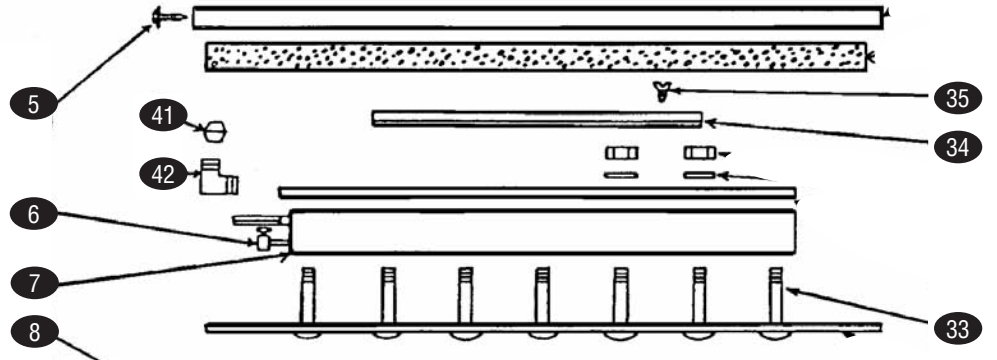

warming

STEAMERS

NFS STEAMER

HAGAR

(formerly Toastswell)

KEY	PART #	DESCRIPTION	KEY	PART #	DESCRIPTION
1	SM09-07-0075	Knob, Water Pan	44	SM10-07-0015	Pump Tube Strainer
2	SM08-07-0230	Screw, #10-24, for Water Pan Knob	n/s	SM08-07-0148	Hose Connector
3	SM30-FS-0199	Water Pan	45	SM09-07-0022	Drawer Handle
4	SMK8	Splash Baffle	46	SM30-FS-0017	Drawer Front
5	SM08-07-0038	Screw, Hex Head, #6-32	47	SM04-FS-0002	Food Pan
6	SMK10	Water Inlet Valve	48	SM09-FS-0004	Roller
7	SM30-FS-0002	Casting & Element Assembly	n/s	SM30-07-0003	Inner Drawer Track, RH
8	SM50-FS-0011	Front	n/s	SM30-07-0004	Inner Drawer Track, LH
9	SMK15	Drawer Lock Screw	n/s	SM04-FS-0072	Outer Drawer Track, LH
n/s	SM04-FS-0001	Food Rack	n/s	SM04-07-0036	Outer Drawer Track, RH
n/s	SMK18	Drawer Frame Roller	49	SM30-07-0002	Drawer Assembly Complete
n/s	SMK21	Roller only, for Slide			
10	SMZ5845	Pump Handle			
	SM09-07-0016	Pump Handle Cap			
11	SMK23	Pilot Light, Round			
n/s	SM05-07-0040	Pilot Light, Rectangle			
12	SM40-FS-0001	Water Line Casting to Pump			
13	SMK25	Water Line Nut			
14	SM05-07-0011	On/Off Switch			
15	SM10-07-0017	Elbow			
16	SM10-07-0016	Inner Spring, Pump to Casting			
n/s	SM10-07-0011	Inner Spring, Pump to Pan			
17	SMK29	Washer			
18	SM08-07-0114	Leg Screw			
19	SM09-07-0074	Ball			
20	SM04-FS-0058	Brass Housing			
21	SM10-FS-0001	Pump Cylinder			
n/s	SM51-FS-0009	Cylinder Cap & Sleeve			
22	SM08-07-0101	Cotter Pin			
23	SM10-07-0005	Pump Spring			
24	SM10-07-0012	Brass Bushing			
25	SM04-FS-0057	Large Welded Pump Frame			
n/s	SM04-FS-0054	Small Pump Frame Bracket			
26	SM52-FS-0008	Pump Piston Ring Assembly			
27	SMZ5841	Pump Lever			
n/s	SMK38A	Piston Ring Only			
28	SM40-FS-0049	Pump Nut & Screw Assembly			
29	SMK42	Leg Metal			
30	SMK44	Cord Grommet			
31	SMK45	Power Cord			
32	SM05-FS-0003	Thermostat			
33	SM08-07-0009	Aluminum Steam Plate Screw			
34	SM04-07-0013	Thermostat Bulb Holder			
35	SM08-07-0241	Screw for Bulb Holder			
36	SMK65	Drawer Lock Spring			
37	SMK66	Drawer Lock Ball			
38	SM10-07-0014	Pump Housing Connector			
39	SM40-FS-0002	Waterline Pump to Reservoir			
40	SM50-FS-0014	Rubber Water Tube			
41	SMK77	Pipe Sleeve for Waterline			
42	SM10-07-0017	Elbow Casting Waterline Connector			
43	SM30-FS-0008	Pump Assembly Complete			