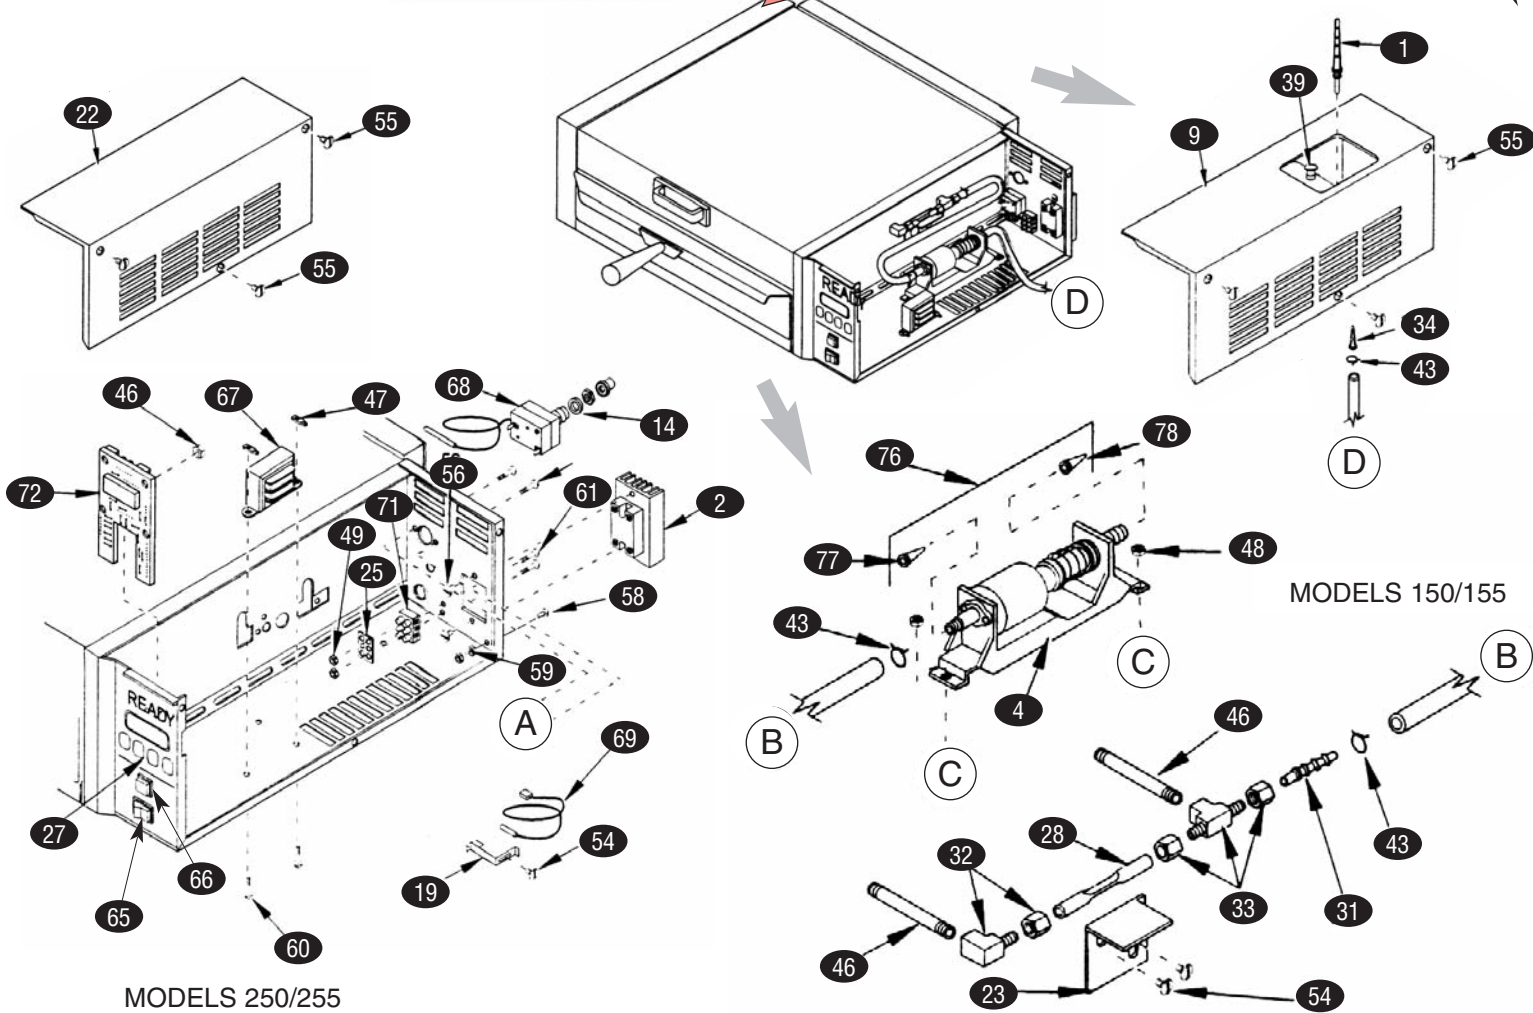

MODELS 250/255

MODELS 150/155

KEY	PART #	DESCRIPTION	KEY	PART #	DESCRIPTION
48	RU300P102*	Nut, Speed, "U", #8-32	76	RU7000170	Water Pump Valve Kit (incl. 77 & 78 below)
49	RU304P105*	Nut, Hex, KEPS, #4-40, Zinc	77	RU4040108	Valve, Discharge Side, White
53	RU306P130*	Nut, Hex, KEPS, #6-32	78	RU4040148	Valve, Intake Side, Clear
54	RU306P134*	Screw, Machine, #6-32x3/8"	79	RU7000239	Drawer Assembly (MS-155/255 only)
55	RU308P103*	Screw, Machine, #8-32x1/4" (MS-150)	80	RU0011471	Drawer Weldment (MS-155/255 only)
56	RU308P103*	Screw, Machine, #8-32x1/4" (MS-150)	81	RU210K195	Bearing, Nylon Roller (MS-155/255 only)
58	RU308P120*	Screw, Machine, #8-32x5/8"	82	RU2100257	Handle (MS-155/255 only)
59	RU308P124*	Screw, Machine, #8-32x1/2", 1-way	83	RU2100264	Guard, Handle (MS-155/255 only)
60	RU308P143*	Nut, Hex, KEPS, #32-1/2"	84	RU325P132*	Screw, Machine, 1/4-20x1/2", 2pk (MS-155/255 only)
61	RU310P136*	Screw, Machine, #10-32x1-1/4"	n/s	RU05P2291	Spacer (MS-155/255 only)
62	RU310P149*	Screw, Machine, #10-32x7/8" (MS-250)	86	RU306P107*	Stud, PEM, #6-32x3/8" (MS-155/255 only)
65	RU7000542	Rocker Switch, Power On/Off, 25A-250V	87	RU306P137*	Nut, Acorn, #6-32 (MS-155/255 only)
66	RU4010166	Switch, Momentary	n/s	RU0021237	Liner Weldment (MS-155/255 only)
67	RU7000319	Transformer, 115-230/24V	89	RU0503536	Drip Pan (MS-155/255 only)
68	RU7000135	Thermostat, Hi-Limit	n/s	RU7000333	Strainer Kit, In Line
69	RU4050209	Thermocouple, Type-K	n/s	RU7000314	Pressure Regulator Kit
70	RU4060107	Cable Tie	n/s	RU7000306	Water Pressure Gauge Kit
71	RU4060304	Terminal Block, 3-Pole	n/s	RU2080117	Quick Disconnect, Female
72	RU7000317	Control Board, Temperature/Timer, 24V, 50/60Hz	n/s	RU7000139	Quick Disconnect w/Check Valve, Male
73	RU2100240	Guard, Handle (MS-150/250 only)	n/s	RU0010584	Inlet Hose w/Strainer & Male QD (no Regulator)
74	RU338P102*	Bolt, Handle Mounting (MS-150/250 only)			
75	RU325P109*	Bolt, 1/4"-20x1/2"			