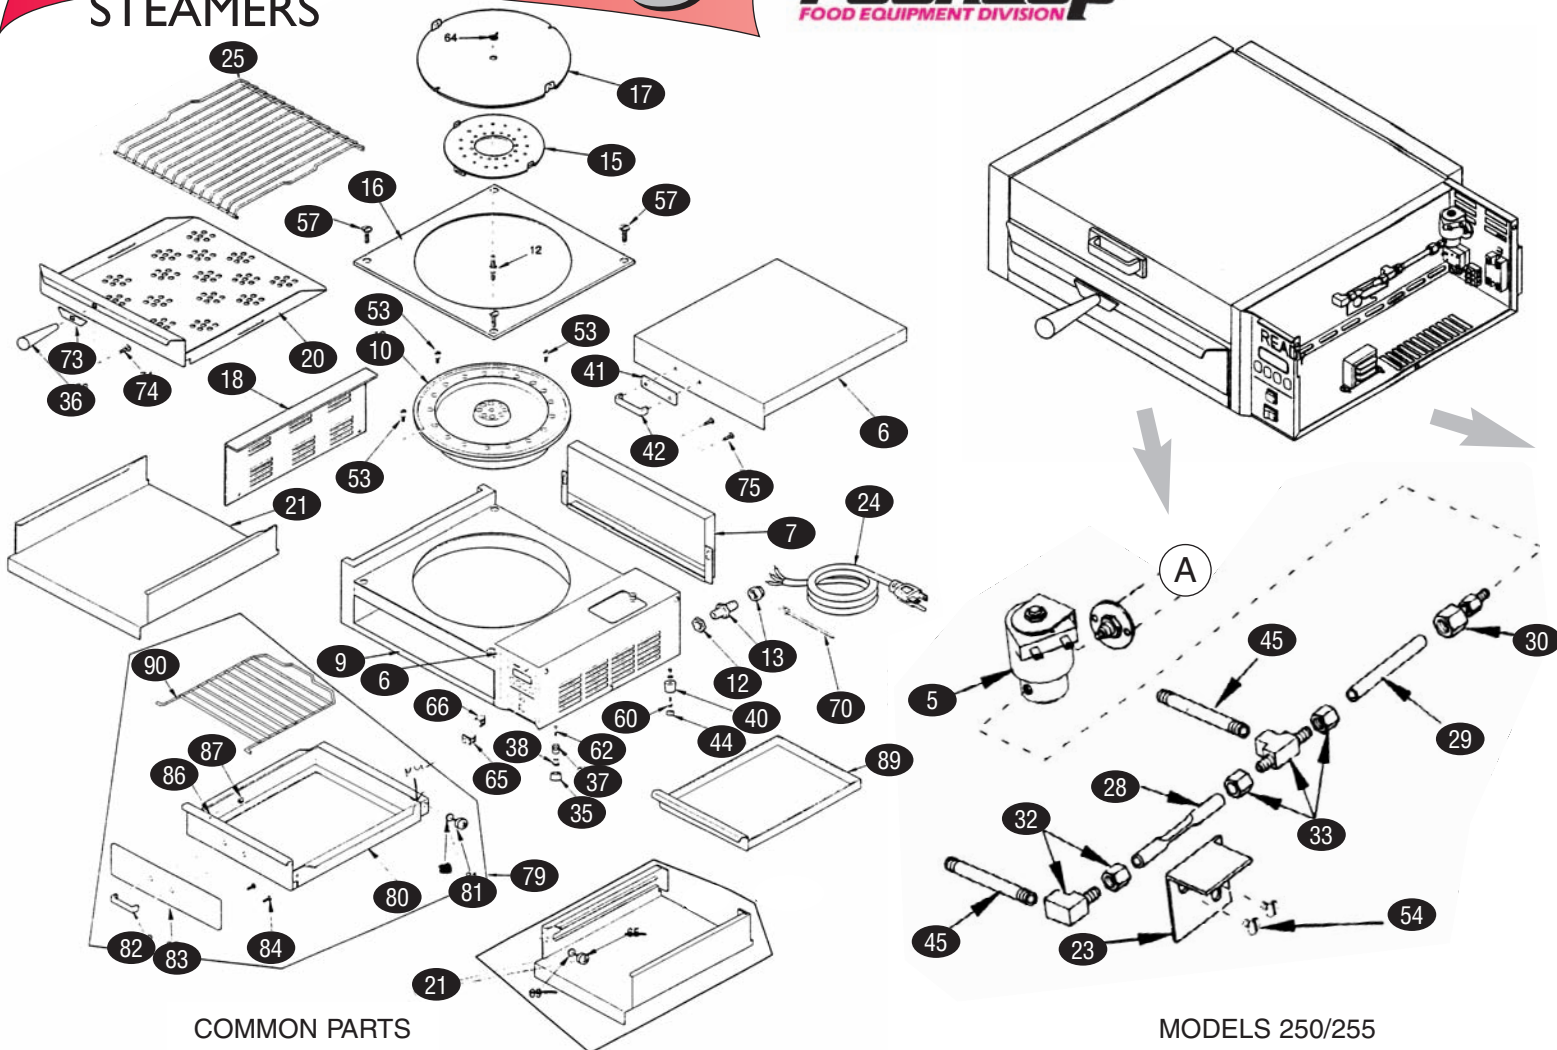

warming

MIRACLE STEAMER 255

HAGAR

STEAMERS

roundup
FOOD EQUIPMENT DIVISION

COMMON PARTS

MODELS 250/255

KEY	PART #	DESCRIPTION	KEY	PART #	DESCRIPTION
1	RU0010759	Filter Assembly, Water Tank (MS-150)	24	RU0700452	Power Cord, NEMA 6-20P
2	RU0010583	Relay Heat Sink	25	RU0800359	Trivet, Spatula (MS-150/250 only)
3	RU0010584	Inlet Hose Assembly (MS-250)	n/s	RU1000967	Label, Marking
4	RU0011114	Pump/Tube Assembly, 24v (MS-150)	27	RU1001036	Label, Control Panel
5	RU0011123	Solenoid Valve Assembly (MS-250)	28	RU2000203	Tube, Restrictor, 1/4"
6	RU0011289	Top Cover Assembly	29	RU2000207	Tube, Inlet, 1/4"x2-1/2"L (MS250)
7	RU0011314	Chimney Assembly	30	RU2040103	Connector, Male, 1/4"x1/8" NPT (MS250)
9	RU0021179	Access Cover Weldment (MS-150)	31	RU2040106	Adapter Tube Hose (MS-150)
10	RU7000245	Generator, 208V-3300W	32	RU2040145	Elbow, Female 1/8"x1/4"
	RU7000246	Generator, 230V-3300W	33	RU2040146	Tee, Female 1/8"x1/4"
	RU7000300	Generator, 120V-3300W	34	RU2090101	Filter, Water Line (NLA)
n/s	RU0300129	Stud, Cover, Hold Down	35	RU210K108	Rubber Foot, 4 pk
12	RU0400138	Nut, Lock, 1/2"	36	RU2100119	Handle, Spatula (MS-150/250 only)
13	RU0400251	Strain Relief	37	RU2100158	Leg Cup
14	RU0502199	Spacer	38	RU2100159	Adjuster, Leg
15	RU0503431	Diffuser, Steam	39	RU2100170	Knob, Chrome (MS-150)
16	RU0503432	Bracket, Filler	40	RU2100230	Bumper, Recess Leg, 1"
17	RU0503433	Cover, Generator	41	RU2100258	Handle, Guard
18	RU0503434	Cover, End Housing	42	RU2100257	Grip, Guard Handle
19	RU0503435	Retainer, Thermocouple	43	RU2110101	Clamp, Hose, 3/8" (MS-150)
20	RU0503438	Spatula (MS-150/250 only)	44	RU2110103	Clamp, Hose, 1/2" (MS-150)
21	RU0503440	Liner, Cavity (MS-150/250 only)	45	RU2180145	Bumper Cover, Leg
22	RU0503441	Access Cover (MS-250)	46	RU7000449	Generator Tube, Teflon, 4-1/2"large
23	RU0503472	Bracket, Hi-Limit Support	47	RU2190105	Generator Tube