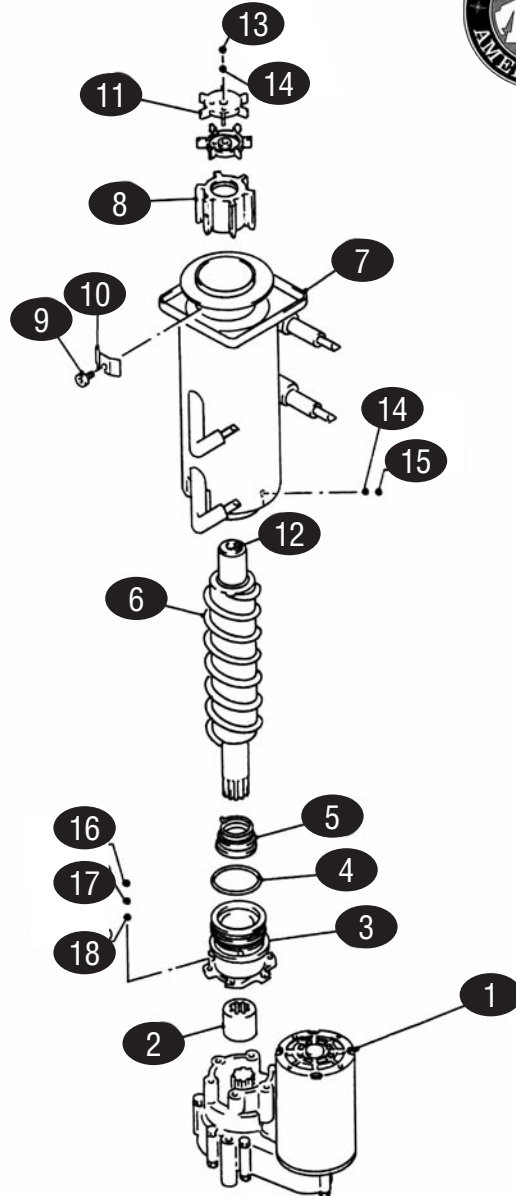

refrigeration

MODEL #F-2000

HAGAR

MODULAR ICE MACHINES

KEY	PART #	DESCRIPTION	KEY	PART #	DESCRIPTION
1	HOS2U0129-01	Gear Motor	14	HOS7L22-1000	Washer, Split Lock
2	HOS420372-01	Coupling, Spline	15	HOS7S12-1020	Socket Head Cap
3	HOS206509G02	Housing	16	HOS7B02-0825	Hex Head Bolt
4	HOS7616-G090	O-Ring	17	HOS7L22-0800	Washer, Split Lock
5	HOS432493-01	Mechanical Seal	18	HOS7W22-0800	Washer, Plain
6	HOS233811G02	Auger			
7	HOS228196G01	Evaporator			
8	HOS216407G01	Extruding Head, 95F			
	HOS2A1594G01	Extruding Head, 95N			
9	HOS429121-02	Cap Screw, Socket Head			
10	HOS425277-01	Washer			
11	HOS327026-01	Cutter, 3 Style			
	HOS328292-02	Cutter, 3-C Style			
12	HOS713S-0526	Dowel Pin			
13	HOS7B02-1035	Bolt, Hex Head			

KEY	PART #	DESCRIPTION	KEY	PART #	DESCRIPTION
1	HOS4A0891G01	Water Supply Pipe	16	HOS7730-1721	Hose, Silicone
2	HOS453961-01	Bracket for Water Valve	17	HOS7725-1923	Hose, Vinyl
3	HOS4A0865-01	Water Valve	18	HOS7716-2025	Hose, Vinyl
4	HOS4A0867-01	Washer	19	HOS4A2017-09	Clamp
5	HOS4A0869-01	Inlet Reservoir	n/s	HOS4A2017-08	Clamp, Hose
6	HOS208125-01	Reservoir	20	HOS435934-06	Clamp
7	HOS208126-01	Reservoir Cover	n/s	HOSHS-0112	Clamp, Hose
8	HOS435490-01	Float Switch	21	HOS8911-0100	Cable Tie
9	HOS423538-02	Reservoir Separator	22	HOSHS-0112	Hose Clamp
10	HOS4A0776G01	Fitting	23	HOSHS-0112	Hose Clamp
11	HOS340315-01	Water Valve Bracket, B	24	HOS423416-03	Collar
12	HOS4A2772-01	Water Valve	25	HOS415949G04	Screw, Thumb
	HOS4A2772-01	Water Valve	26	HOS7C31-0408	Screw, Truss Head
13	HOS7725-0912	Hose, Vinyl	27	HOS7F31-0408	Screw, FT
14	HOS773013812	Hose, Vinyl	28	HOS7P31-0408	Screw, T2
n/s	HOS773013896	Hose, Silicone			
15	HOS7730-1519	Hose, Silicone			