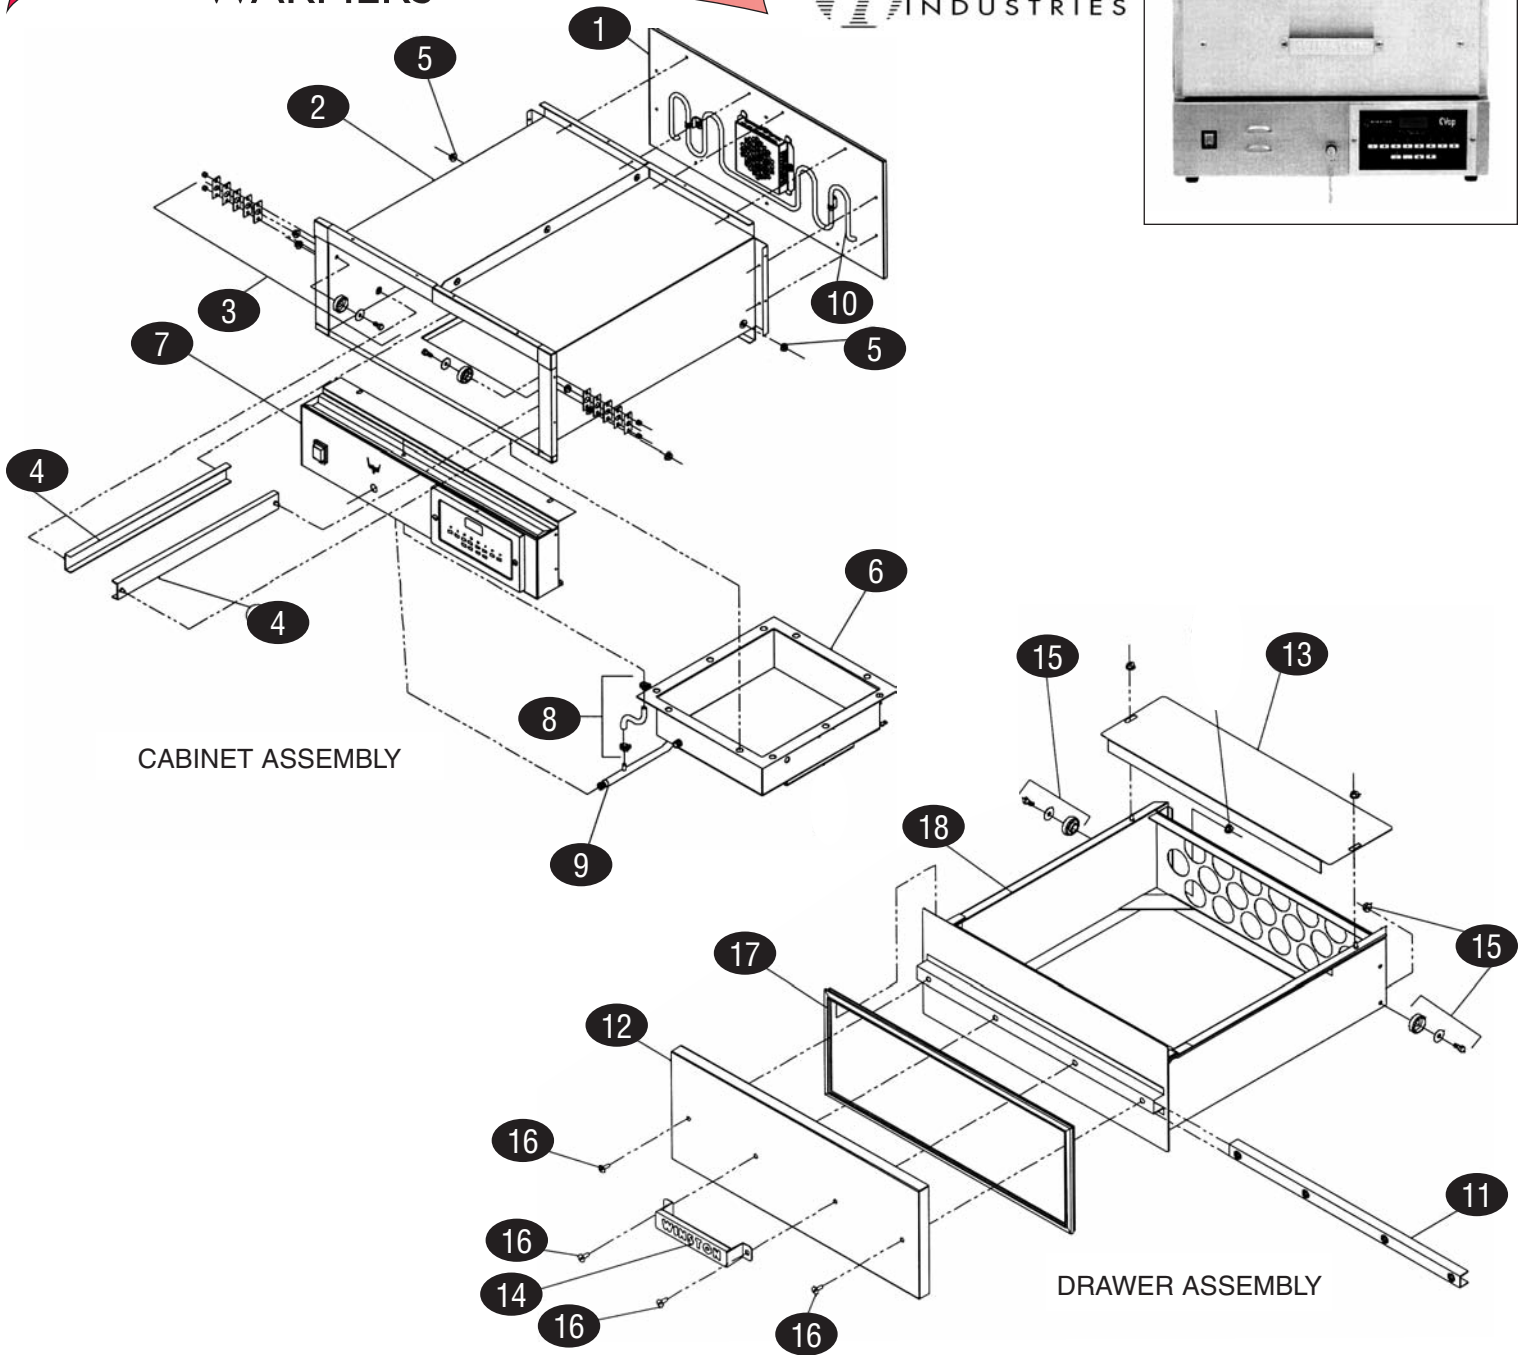

warming

#HB85DIAE WARMER DRAWER

HAGAR

WARMERS

KEY	PART #	DESCRIPTION	KEY	PART #	DESCRIPTION
CABINET ASSEMBLY			DRAWER ASSEMBLY		
1	WP6255V55	Back Interior Assembly, 120v	11	WP937V04	Channel Mount
2	WP1153W21	Cavity Weld	12	WP936N01	Cover, Exterior
3	WPPS2181-2	Roller Kit, pkg 2	13	WPPS2213	Drawer Cover Kit
4	WPPS2227	Rail Drawer Weld, pkg 2	14	WPPS1393	Handle Kit
5	WP4098K270	Nut, Keps, 1/4-20, pkg 2	15	WPPS2181-2	Roller Kit, pkg 2
6	WP8886X07	Tank Assembly, 120v	16	WP4107K35	Screw, Phillips, 1/4-20x.625, pkg 4
7	WP3056Y97	Escutcheon/Control Assembly, 120v	17	WPPS2195	Gasket, Drawer
8	WPPS2319	Site Tube & Clamps			
9	WPPS1280-3	O-Ring & Drain Pipe Kit, pkg 3			
10	WPPS2705	Heater, 120V-840W			

KEY	PART #	DESCRIPTION	KEY	PART #	DESCRIPTION
DRAWER CABINET ASSEMBLY			ESCUTCHEON CONTROL ASSEMBLY		
1	WP2333Y239	Cabinet Assembly	11	WPPS2474	Controller, HB85 Models
2	WP942N01	Cover, Exterior	12	WP2742Y09	Weld, Escutcheon
3	WP1960W13	Bottom Assembly	13	WP1893Y23	Housing Assembly, Rear
4	WP1127W20	Cover, Back	14	WPPS2304	Switch Kit, Power (replacement for Old Models)
5	WP978W20	Bottom Cover, Exterior	15	WPPS2304	Switch Kit, Power
6	WP7231T08	Drawer Assembly			
7	WPPS1654	Drain Cap Assembly			
8	WPPS2649	Relay			
9	WPPS1393	Handle			