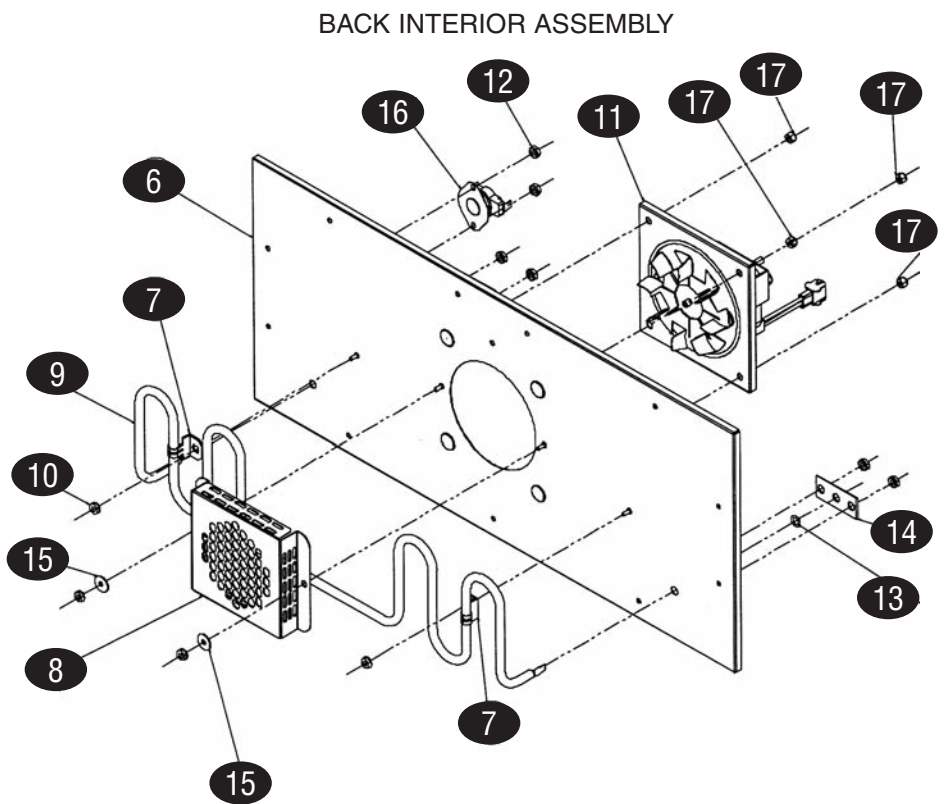

warming

#HB85DIAE WARMER DRAWER

HAGAR

WARMERS

KEY	PART #	DESCRIPTION	KEY	PART #	DESCRIPTION
CABINET ASSEMBLY			DRAWER ASSEMBLY		
1	WP6255V55	Back Interior Assembly, 120v	11	WP937V04	Channel Mount
2	WP1153W21	Cavity Weld	12	WP936N01	Cover, Exterior
3	WPPS2181-2	Roller Kit, pkg 2	13	WPPS2213	Drawer Cover Kit
4	WPPS2227	Rail Drawer Weld, pkg 2	14	WPPS1393	Handle Kit
5	WP4098K270	Nut, Keps, 1/4-20, pkg 2	15	WPPS2181-2	Roller Kit, pkg 2
6	WP8886X07	Tank Assembly, 120v	16	WP4107K35	Screw, Phillips, 1/4-20x.625, pkg 4
7	WP3056Y97	Escutcheon/Control Assembly, 120v	17	WPPS2195	Gasket, Drawer
8	WPPS2319	Site Tube & Clamps			
9	WPPS1280-3	O-Ring & Drain Pipe Kit, pkg 3			
10	WPPS2705	Heater, 120V-840W			

KEY	PART #	DESCRIPTION	KEY	PART #	DESCRIPTION
DRAWER CABINET ASSEMBLY			ESCUTCHEON CONTROL ASSEMBLY		
1	WP2333Y239	Cabinet Assembly	11	WPPS2474	Controller, HB85 Models
2	WP942N01	Cover, Exterior	12	WP2742Y09	Weld, Escutcheon
3	WP1960W13	Bottom Assembly	13	WP1893Y23	Housing Assembly, Rear
4	WP1127W20	Cover, Back	14	WPPS2304	Switch Kit, Power (replacement for Old Models)
5	WP978W20	Bottom Cover, Exterior	15	WPPS2304	Switch Kit, Power
6	WP7231T08	Drawer Assembly			
7	WPPS1654	Drain Cap Assembly			
8	WPPS2649	Relay			
9	WPPS1393	Handle			