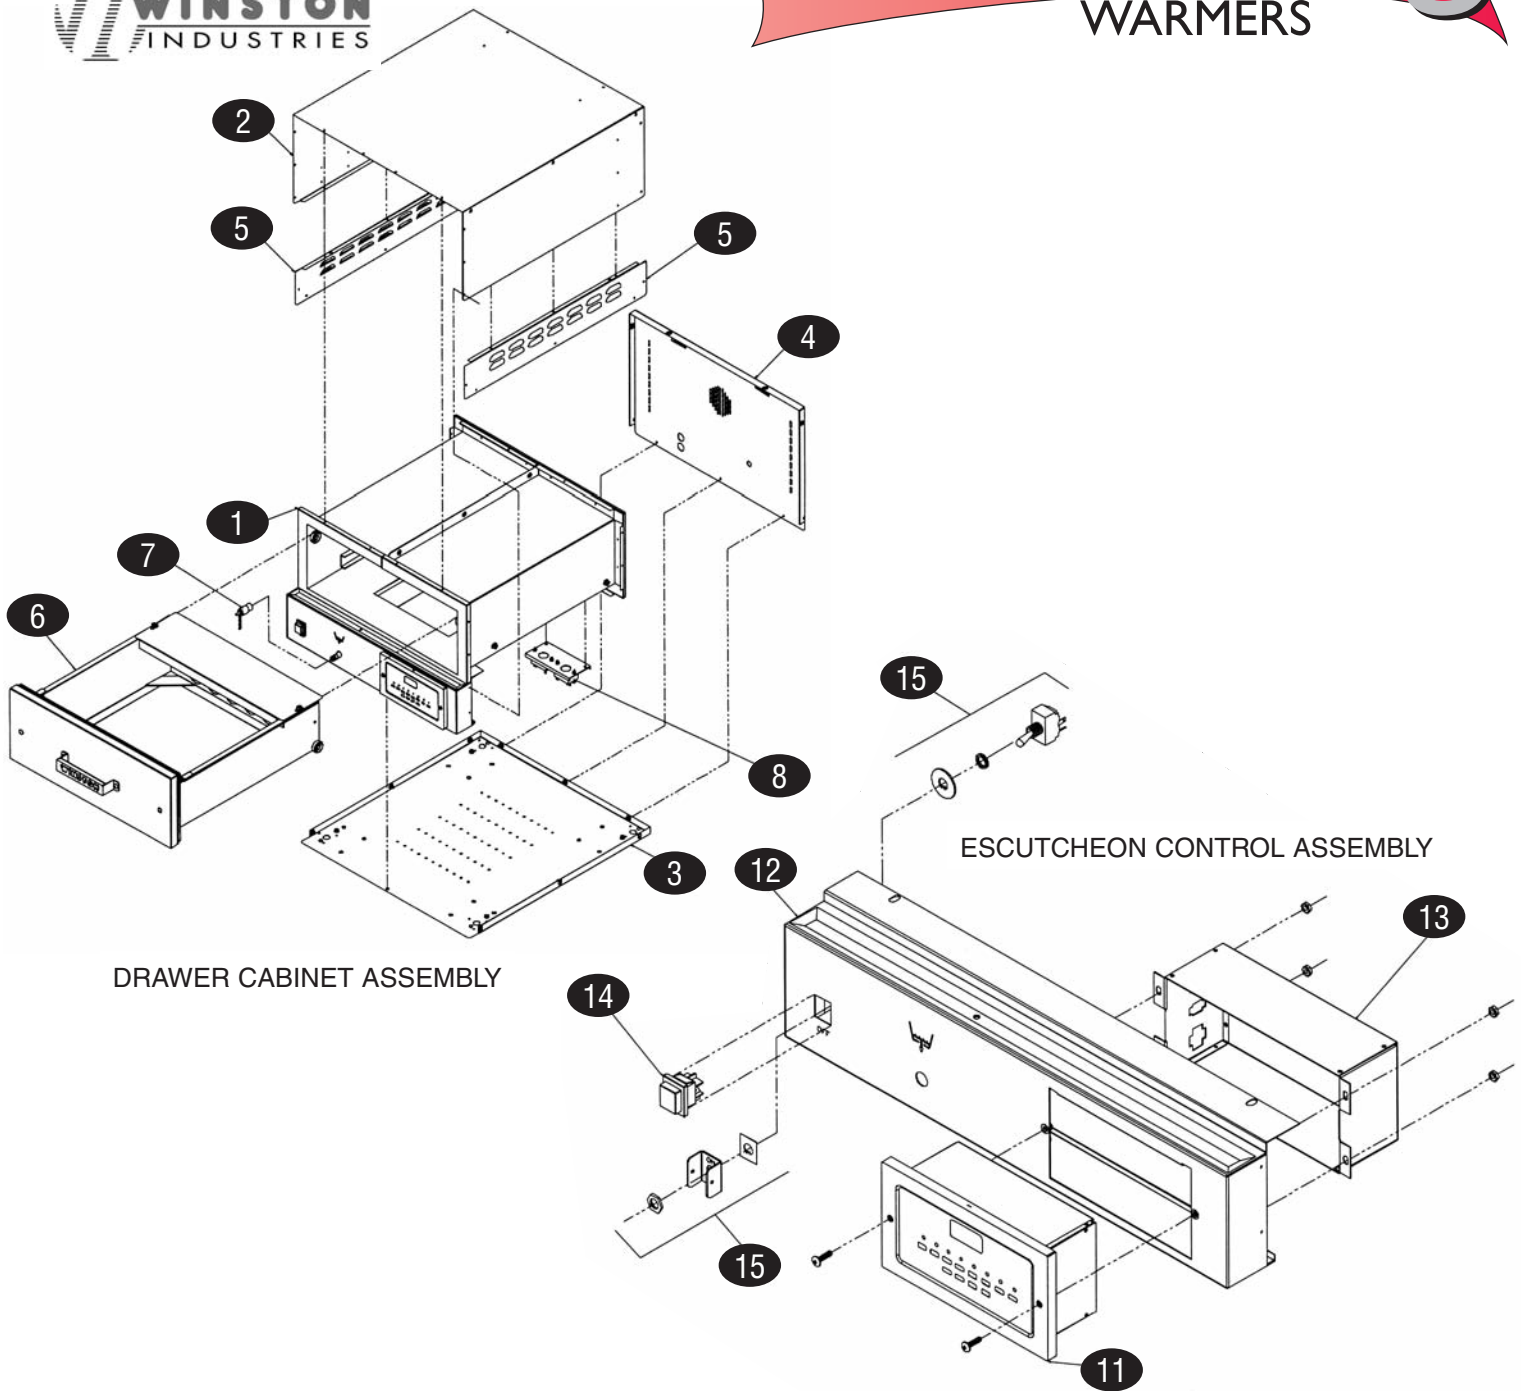

warming

#HB85DIAE WARMER DRAWER

HAGAR

WARMERS

KEY	PART #	DESCRIPTION	KEY	PART #	DESCRIPTION
CABINET ASSEMBLY			DRAWER ASSEMBLY		
1	WP6255V55	Back Interior Assembly, 120v	11	WP937V04	Channel Mount
2	WP1153W21	Cavity Weld	12	WP936N01	Cover, Exterior
3	WPPS2181-2	Roller Kit, pkg 2	13	WPPS2213	Drawer Cover Kit
4	WPPS2227	Rail Drawer Weld, pkg 2	14	WPPS1393	Handle Kit
5	WP4098K270	Nut, Keps, 1/4-20, pkg 2	15	WPPS2181-2	Roller Kit, pkg 2
6	WP8886X07	Tank Assembly, 120v	16	WP4107K35	Screw, Phillips, 1/4-20x.625, pkg 4
7	WP3056Y97	Escutcheon/Control Assembly, 120v	17	WPPS2195	Gasket, Drawer
8	WPPS2319	Site Tube & Clamps			
9	WPPS1280-3	O-Ring & Drain Pipe Kit, pkg 3			
10	WPPS2705	Heater, 120V-840W			

KEY	PART #	DESCRIPTION	KEY	PART #	DESCRIPTION
DRAWER CABINET ASSEMBLY			ESCUTCHEON CONTROL ASSEMBLY		
1	WP2333Y239	Cabinet Assembly	11	WPPS2474	Controller, HB85 Models
2	WP942N01	Cover, Exterior	12	WP2742Y09	Weld, Escutcheon
3	WP1960W13	Bottom Assembly	13	WP1893Y23	Housing Assembly, Rear
4	WP1127W20	Cover, Back	14	WPPS2304	Switch Kit, Power (replacement for Old Models)
5	WP978W20	Bottom Cover, Exterior	15	WPPS2304	Switch Kit, Power
6	WP7231T08	Drawer Assembly			
7	WPPS1654	Drain Cap Assembly			
8	WPPS2649	Relay			
9	WPPS1393	Handle			