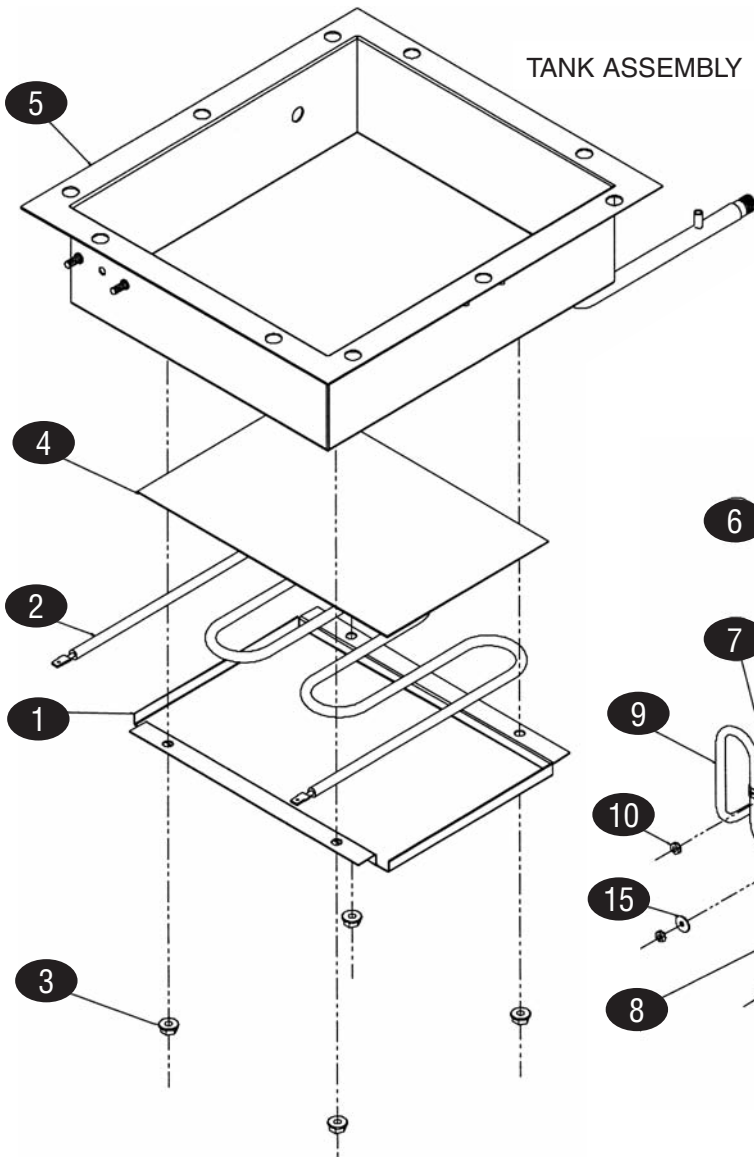

warming

#HB85DIAE WARMER DRAWER

HAGAR

WARMERS

KEY	PART #	DESCRIPTION	KEY	PART #	DESCRIPTION
CABINET ASSEMBLY			DRAWER ASSEMBLY		
1	WP6255V55	Back Interior Assembly, 120v	11	WP937V04	Channel Mount
2	WP1153W21	Cavity Weld	12	WP936N01	Cover, Exterior
3	WPPS2181-2	Roller Kit, pkg 2	13	WPPS2213	Drawer Cover Kit
4	WPPS2227	Rail Drawer Weld, pkg 2	14	WPPS1393	Handle Kit
5	WP4098K270	Nut, Keps, 1/4-20, pkg 2	15	WPPS2181-2	Roller Kit, pkg 2
6	WP8886X07	Tank Assembly, 120v	16	WP4107K35	Screw, Phillips, 1/4-20x.625, pkg 4
7	WP3056Y97	Escutcheon/Control Assembly, 120v	17	WPPS2195	Gasket, Drawer
8	WPPS2319	Site Tube & Clamps			
9	WPPS1280-3	O-Ring & Drain Pipe Kit, pkg 3			
10	WPPS2705	Heater, 120V-840W			

KEY	PART #	DESCRIPTION	KEY	PART #	DESCRIPTION
DRAWER CABINET ASSEMBLY			ESCUTCHEON CONTROL ASSEMBLY		
1	WP2333Y239	Cabinet Assembly	11	WPPS2474	Controller, HB85 Models
2	WP942N01	Cover, Exterior	12	WP2742Y09	Weld, Escutcheon
3	WP1960W13	Bottom Assembly	13	WP1893Y23	Housing Assembly, Rear
4	WP1127W20	Cover, Back	14	WPPS2304	Switch Kit, Power (replacement for Old Models)
5	WP978W20	Bottom Cover, Exterior	15	WPPS2304	Switch Kit, Power
6	WP7231T08	Drawer Assembly			
7	WPPS1654	Drain Cap Assembly			
8	WPPS2649	Relay			
9	WPPS1393	Handle			