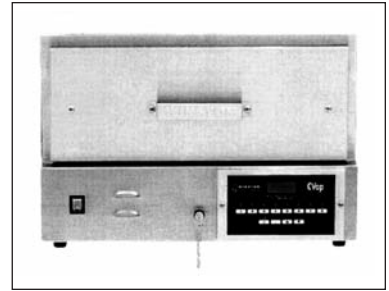

warming

#HB85DIAE WARMER DRAWER

HAGAR

WARMERS

KEY	PART #	DESCRIPTION	KEY	PART #	DESCRIPTION
CABINET ASSEMBLY			DRAWER ASSEMBLY		
1	WP6255V55	Back Interior Assembly, 120v	11	WP937V04	Channel Mount
2	WP1153W21	Cavity Weld	12	WP936N01	Cover, Exterior
3	WPPS2181-2	Roller Kit, pkg 2	13	WPPS2213	Drawer Cover Kit
4	WPPS2227	Rail Drawer Weld, pkg 2	14	WPPS1393	Handle Kit
5	WP4098K270	Nut, Keps, 1/4-20, pkg 2	15	WPPS2181-2	Roller Kit, pkg 2
6	WP8886X07	Tank Assembly, 120v	16	WP4107K35	Screw, Phillips, 1/4-20x.625, pkg 4
7	WP3056Y97	Escutcheon/Control Assembly, 120v	17	WPPS2195	Gasket, Drawer
8	WPPS2319	Site Tube & Clamps			
9	WPPS1280-3	O-Ring & Drain Pipe Kit, pkg 3			
10	WPPS2705	Heater, 120V-840W			

KEY	PART #	DESCRIPTION	KEY	PART #	DESCRIPTION
DRAWER CABINET ASSEMBLY			ESCUTCHEON CONTROL ASSEMBLY		
1	WP2333Y239	Cabinet Assembly	11	WPPS2474	Controller, HB85 Models
2	WP942N01	Cover, Exterior	12	WP2742Y09	Weld, Escutcheon
3	WP1960W13	Bottom Assembly	13	WP1893Y23	Housing Assembly, Rear
4	WP1127W20	Cover, Back	14	WPPS2304	Switch Kit, Power (replacement for Old Models)
5	WP978W20	Bottom Cover, Exterior	15	WPPS2304	Switch Kit, Power
6	WP7231T08	Drawer Assembly			
7	WPPS1654	Drain Cap Assembly			
8	WPPS2649	Relay			
9	WPPS1393	Handle			