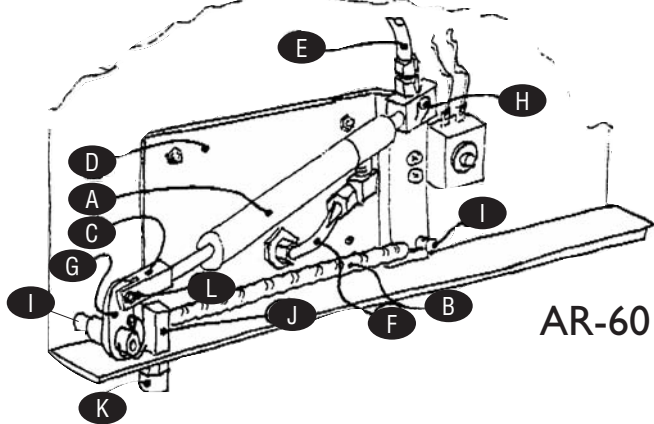

warming

STEAMERS

EMBER GLO STEAMER

AR-60

AR-30

NOTE: Please pay close attention to model#, as it will affect part#!

KEY	PART #	DESCRIPTION	KEY	PART #	DESCRIPTION
MODEL # AR-60					
A	EM566000	Pump & Check Valve	41	EM566160	Spring Anchor
B	EM262530	Pump Spring	42	varies	Left Water Pan Support
C	EM263810	Pump Clevis	43	varies	Right Water Pan Support
D	EM561720	Pump Bracket	44	EM566180	Rear Foot
E	EM569300	Riser Tube Assembly	45	varies	Steam Deflector
F	EM569310	Dip Tube Assembly	46	EM566300	Pump Rod End
G	EM561790	Crank Arm Weldment	47	EM566310	Slide Channel Stop
H	EM262600	Check Valve Pin	48	EM566325	Pump Link
I	EM140800	Spring Retainer	49	EM566390	Food Drawer Nut Plate
J	EM565520	Crank Stop Post	50	EM842321	Toggle On-Off Switch
K	EM561780	Foot/Bolt		EM842314	Lighted Rocker On-Off Switch
L	HDW	Shoulder Bolt	51	EM842508	Thermostat
n/s	EM568800	Water Pan Assembly	52	EM844500	Ball Knob
n/s	EM568350	Food Pan	53	EM844501	Cover Knob
n/s	EM568250	Food Grid	54	EM844504	Black Vinyl Grip
n/s	EM560220	Gasket, Clean Out Cover	55	EM845011	Woodruff Key, 3/32"x5/8"
n/s	EM568200	Slide Channel Rivetment	56	EM845019	Nyliner, 3/8"
			57	EM845025	Rubber Foot Cover
			59	EM845144	Filter Cone
			n/s	EM560058	O-Ring Discharge Plate
MODEL # AR-30					
1	EM140200	Spec Plate			Note: Following Kits also available:
2	EM169400	Caution Label	60	EM260880	Carriage Bolt Kit 845136 w/Nuts & Washers
3	EM261800	Cord Set	n/s	EM560435	Dip Tube Spring Assembly w/Nut
4	EM560950	Water Pan Baffle	n/s	EM560590	Cam Pin w/Hitch Pins
5	EM262530	Pump Spring	n/s	EM560950	Water Pan Baffles, 2 ct.
6	EM560140	Generator Insulation	n/s	EM561510	Pump Handle w/Nyliner, Woodruff Key & Cotter Pin
7	EM560220	Clean-out Cover Gasket	n/s	EM562720	Clean-Out Cover, Cover Gaskets w/Slotted Round Head Screws, #10 Split Lockwashers & Celsidot Label
8	EM560190	Clean-out Cover			
9	EM560435	Dip Tube Spring Assembly	n/s	EM565965	Crank w/Cotter Pin & Woodruff Key
11	EM560520	Cam Pin	n/s	EM566105	Pump Tube Assembly w/Nut & Ferrule
12	EM560700	Slide Channel Rivetment	n/s	EM566325	Pump Links only
13	EM560850	Food Pan Grid	n/s	EM566350	Pump/Check Valves, Pump Chassis Weldment, Crank, Pump Links, Cam Pins, Pump Rod End, Hitch Pins, Hex Nuts & Split Lockwasher
14	EM560900	Water Pan Weldment			
15	EM561300	Cabinet Top	n/s	EM566360	Wire Assemblies Black (#854313 & 14), Wire Sets White & Black
16	EM561510	Pump Handle	n/s	EM566370	Riser Tube w/Tube Sleeves & Tube Nuts
17	EM561690	Strain Relief			
18	EM562200	Steam Range Nameplate			
19	EM562600	Food Pan			
20	EM564800	Pilot Light Assembly			
21	EM260813	Discharge Plate			
22	EM565590	Generator, 120V			
25	EM565880	Food Drawer Weldment			
27	EM565965	Crank			
28	EM565990	Rear Leg			
29	EM566000	Pump/Check Valves			
30	EM566010	Pump Chassis Weldment			
33	NLA	Food Door (not sold separately)			
36	EM566370	Riser Tube			
37	EM566105	Pump Tube Assembly			