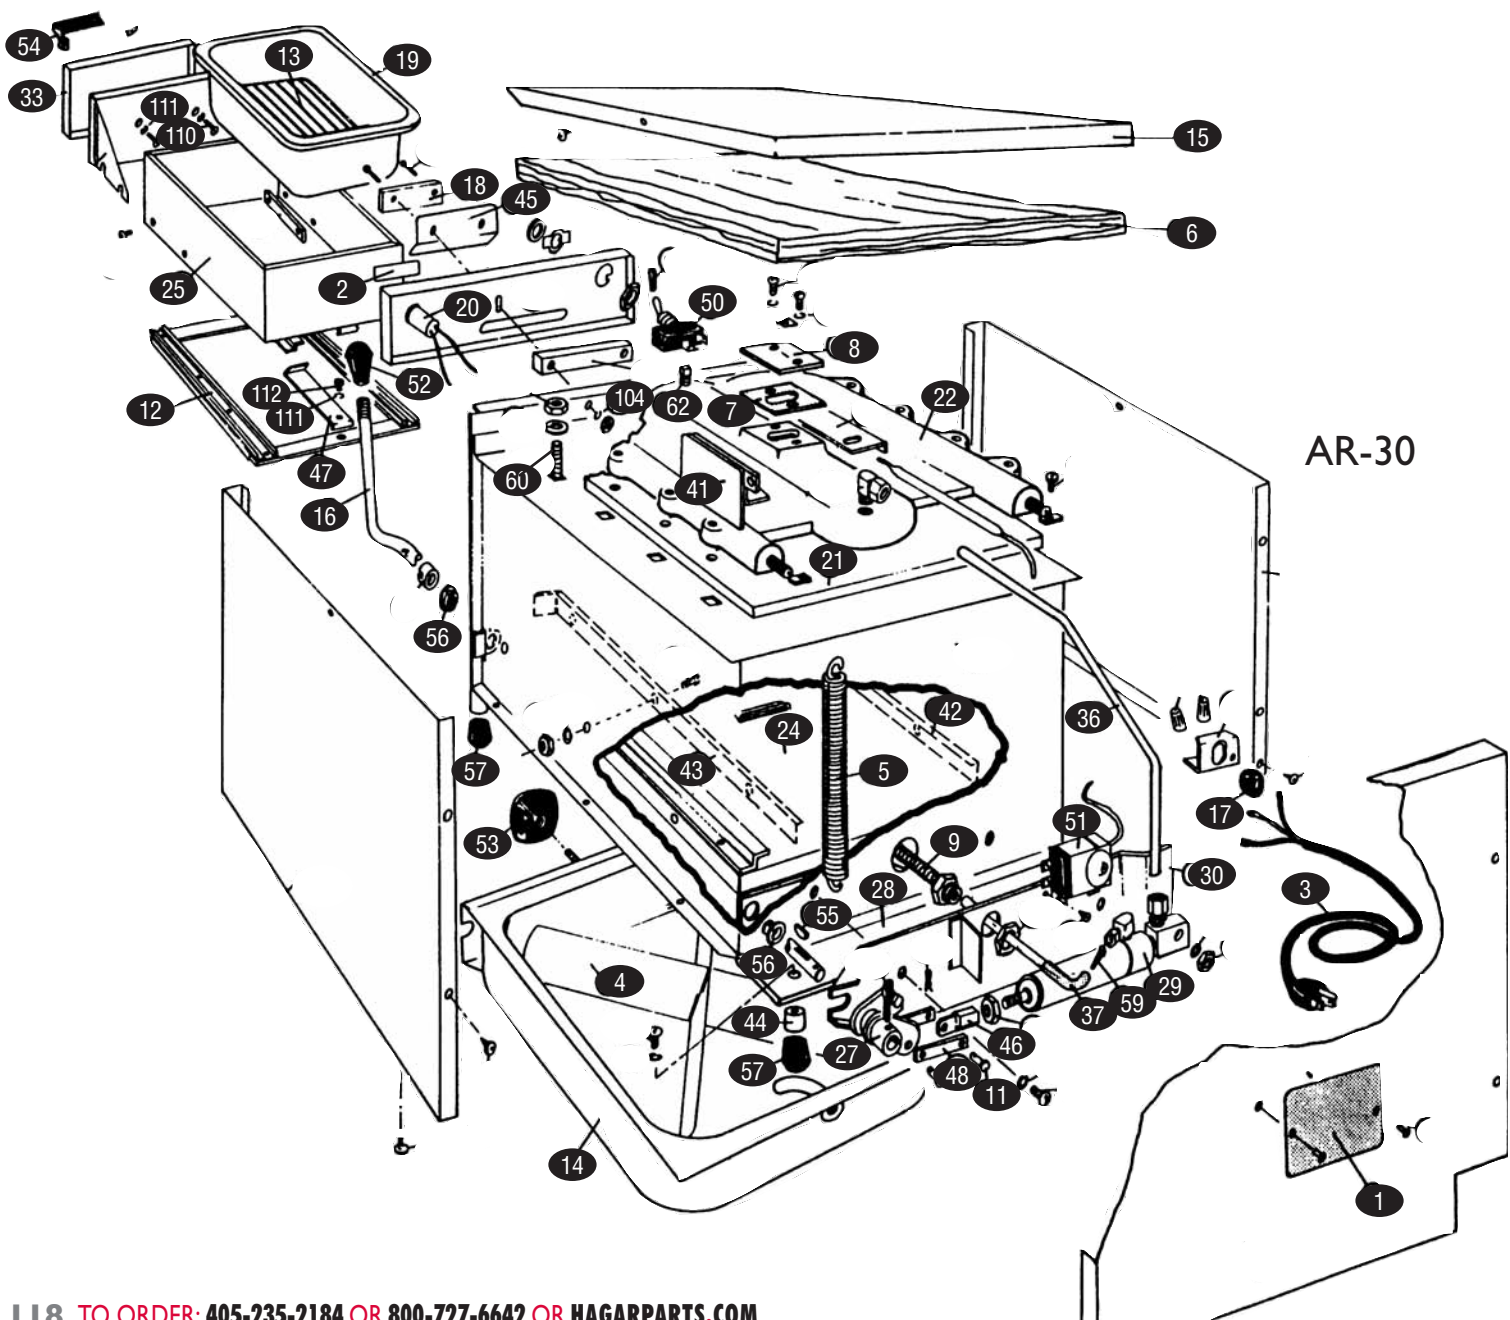

warming

STEAMERS

EMBER GLO STEAMER

AR-60

AR-30

NOTE: Please pay close attention to model#, as it will affect part#!

KEY	PART #	DESCRIPTION	KEY	PART #	DESCRIPTION
MODEL # AR-60					
A	EM566000	Pump & Check Valve	41	EM566160	Spring Anchor
B	EM262530	Pump Spring	42	varies	Left Water Pan Support
C	EM263810	Pump Clevis	43	varies	Right Water Pan Support
D	EM561720	Pump Bracket	44	EM566180	Rear Foot
E	EM569300	Riser Tube Assembly	45	varies	Steam Deflector
F	EM569310	Dip Tube Assembly	46	EM566300	Pump Rod End
G	EM561790	Crank Arm Weldment	47	EM566310	Slide Channel Stop
H	EM262600	Check Valve Pin	48	EM566325	Pump Link
I	EM140800	Spring Retainer	49	EM566390	Food Drawer Nut Plate
J	EM565520	Crank Stop Post	50	EM842321	Toggle On-Off Switch
K	EM561780	Foot/Bolt		EM842314	Lighted Rocker On-Off Switch
L	HDW	Shoulder Bolt	51	EM842508	Thermostat
n/s	EM568800	Water Pan Assembly	52	EM844500	Ball Knob
n/s	EM568350	Food Pan	53	EM844501	Cover Knob
n/s	EM568250	Food Grid	54	EM844504	Black Vinyl Grip
n/s	EM560220	Gasket, Clean Out Cover	55	EM845011	Woodruff Key, 3/32"x5/8"
n/s	EM568200	Slide Channel Rivetment	56	EM845019	Nyliner, 3/8"
			57	EM845025	Rubber Foot Cover
			59	EM845144	Filter Cone
			n/s	EM560058	O-Ring Discharge Plate
MODEL # AR-30					
1	EM140200	Spec Plate			Note: Following Kits also available:
2	EM169400	Caution Label	60	EM260880	Carriage Bolt Kit 845136 w/Nuts & Washers
3	EM261800	Cord Set	n/s	EM560435	Dip Tube Spring Assembly w/Nut
4	EM560950	Water Pan Baffle	n/s	EM560590	Cam Pin w/Hitch Pins
5	EM262530	Pump Spring	n/s	EM560950	Water Pan Baffles, 2 ct.
6	EM560140	Generator Insulation	n/s	EM561510	Pump Handle w/Nyliner, Woodruff Key & Cotter Pin
7	EM560220	Clean-out Cover Gasket	n/s	EM562720	Clean-Out Cover, Cover Gaskets w/Slotted Round Head Screws, #10 Split Lockwashers & Celsidot Label
8	EM560190	Clean-out Cover			
9	EM560435	Dip Tube Spring Assembly	n/s	EM565965	Crank w/Cotter Pin & Woodruff Key
11	EM560520	Cam Pin	n/s	EM566105	Pump Tube Assembly w/Nut & Ferrule
12	EM560700	Slide Channel Rivetment	n/s	EM566325	Pump Links only
13	EM560850	Food Pan Grid	n/s	EM566350	Pump/Check Valves, Pump Chassis Weldment, Crank, Pump Links, Cam Pins, Pump Rod End, Hitch Pins, Hex Nuts & Split Lockwasher
14	EM560900	Water Pan Weldment			
15	EM561300	Cabinet Top	n/s	EM566360	Wire Assemblies Black (#854313 & 14), Wire Sets White & Black
16	EM561510	Pump Handle	n/s	EM566370	Riser Tube w/Tube Sleeves & Tube Nuts
17	EM561690	Strain Relief			
18	EM562200	Steam Range Nameplate			
19	EM562600	Food Pan			
20	EM564800	Pilot Light Assembly			
21	EM260813	Discharge Plate			
22	EM565590	Generator, 120V			
25	EM565880	Food Drawer Weldment			
27	EM565965	Crank			
28	EM565990	Rear Leg			
29	EM566000	Pump/Check Valves			
30	EM566010	Pump Chassis Weldment			
33	NLA	Food Door (not sold separately)			
36	EM566370	Riser Tube			
37	EM566105	Pump Tube Assembly			